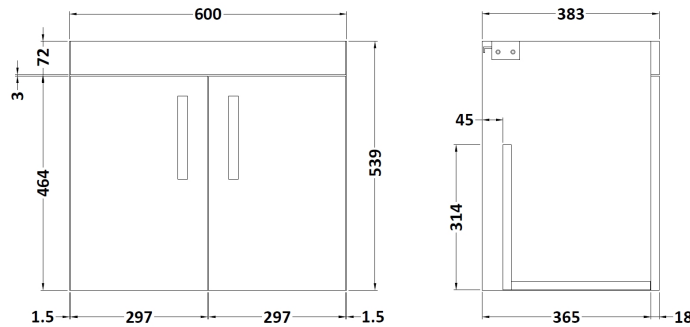

Sales Code: ATH111W

Description: 600 Wh 2-Door Vanity & Worktop

Packaging Details

Barcode: 5056211848479

Sales Code: MOE453

Description: 600 Wall Hung 2-Door Basin Unit

Product Dimensions

Height (mm):	540
Width (mm):	600
Depth (mm):	383
Nett Weight (kg):	12.5

Packaging Dimensions

Height (mm):	405
Width (mm):	620
Depth (mm):	560
Gross Weight (kg):	13

Packaging Data

Box Colour:	Brown Cardboard Box
Box Qty:	1
Label Size:	100 x 50
Label Colour:	White Label
Label Qty:	2

Sales Code: MWE460

Description: 600 Worktop (605X390x18mm)

Product Dimensions

Height (mm):	18
Width (mm):	605
Depth (mm):	390
Nett Weight (kg):	2.5

Packaging Dimensions

Height (mm):	25
Width (mm):	625
Depth (mm):	410
Gross Weight (kg):	3

Packaging Data

Box Colour:	Brown Cardboard Box
Box Qty:	1
Label Size:	140 x 20
Label Colour:	White Label
Label Qty:	2

Outer Box Dimensions (If Applicable)

Height (mm):	
Width (mm):	
Depth (mm):	
Gross Weight (kg):	
Barcode:	5056211848158