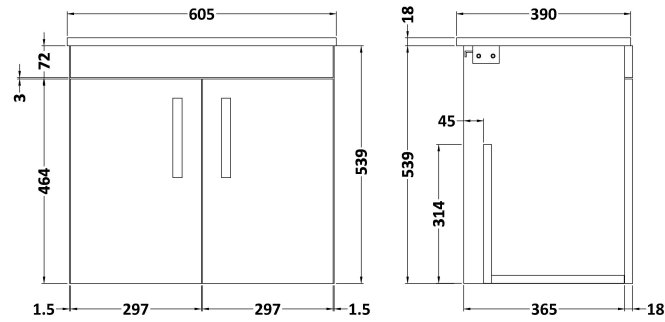

Sales Code: ATH111W

Description: 600 Wh 2-Door Vanity & Worktop

Packaging Details

Barcode: 5056211848479

Sales Code: MOE453

Description: 600 Wall Hung 2-Door Basin Unit

Product Dimensions

Height (mm):	540
Width (mm):	600
Depth (mm):	383
Nett Weight (kg):	12.5

Packaging Dimensions

Height (mm):	405
Width (mm):	620
Depth (mm):	560
Gross Weight (kg):	13

Packaging Data

Box Colour:	Brown Cardboard Box
Box Qty:	1
Label Size:	100 x 50
Label Colour:	White Label
Label Qty:	2

Sales Code: MWE460

Description: 600 Worktop (605X390x18mm)

Product Dimensions

Height (mm):	18
Width (mm):	605
Depth (mm):	390
Nett Weight (kg):	2.5

Packaging Dimensions

Height (mm):	25
Width (mm):	625
Depth (mm):	410
Gross Weight (kg):	3

Packaging Data

Box Colour:	Brown Cardboard Box
Box Qty:	1
Label Size:	140 x 20
Label Colour:	White Label
Label Qty:	2

Outer Box Dimensions (If Applicable)

Height (mm):	
Width (mm):	
Depth (mm):	
Gross Weight (kg):	
Barcode:	5056211848158