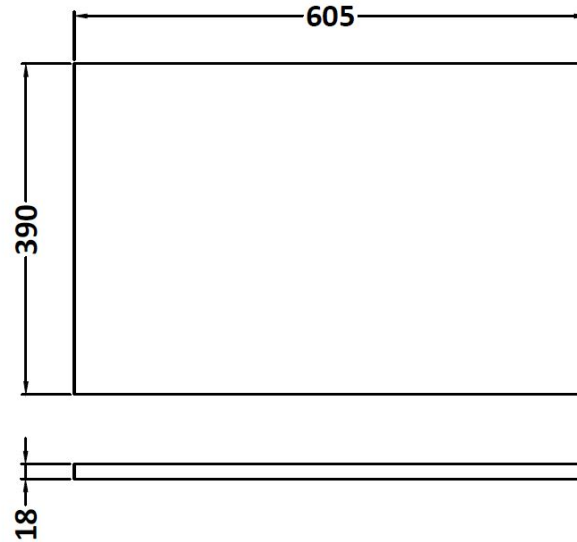

Sales Code: ATH111W

Description: 600 Wh 2-Door Vanity & Worktop

Packaging Details

Barcode: 5056211848479

Sales Code: MOE453

Description: 600 Wall Hung 2-Door Basin Unit

Product Dimensions

Height (mm):	540
Width (mm):	600
Depth (mm):	383
Nett Weight (kg):	12.5

Packaging Dimensions

Height (mm):	405
Width (mm):	620
Depth (mm):	560
Gross Weight (kg):	13

Packaging Data

Box Colour:	Brown Cardboard Box
Box Qty:	1
Label Size:	100 x 50
Label Colour:	White Label
Label Qty:	2

Sales Code: MWE460

Description: 600 Worktop (605X390x18mm)

Product Dimensions

Height (mm):	18
Width (mm):	605
Depth (mm):	390
Nett Weight (kg):	2.5

Packaging Dimensions

Height (mm):	25
Width (mm):	625
Depth (mm):	410
Gross Weight (kg):	3

Packaging Data

Box Colour:	Brown Cardboard Box
Box Qty:	1
Label Size:	140 x 20
Label Colour:	White Label
Label Qty:	2

Outer Box Dimensions (If Applicable)

Height (mm):	
Width (mm):	
Depth (mm):	
Gross Weight (kg):	
Barcode:	5056211848158