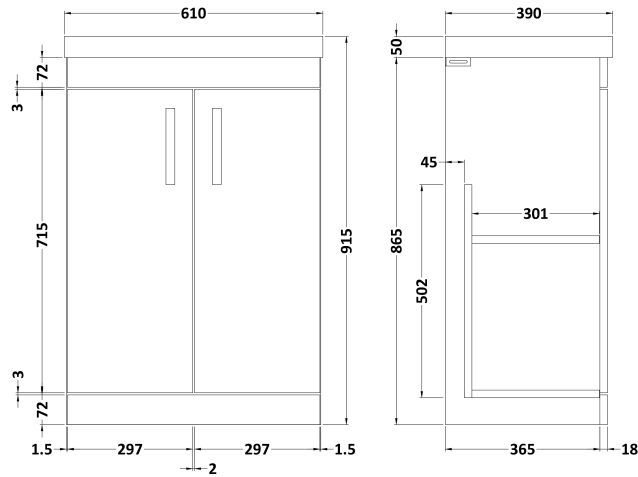

Sales Code: ATH107D

Description: 600 Fs 2-Door Vanity & Basin 3

Packaging Details

Barcode: 5056211864585

Sales Code: MOE403

Description: 600 Floor Standing 2-Door Basin Unit

Product Dimensions

Height (mm):	865
Width (mm):	600
Depth (mm):	383
Nett Weight (kg):	21

Packaging Dimensions

Height (mm):	405
Width (mm):	620
Depth (mm):	885
Gross Weight (kg):	21.5

Packaging Data

Box Colour:	Brown Cardboard Box
Box Qty:	1
Label Size:	100 x 50
Label Colour:	White Label
Label Qty:	2

Sales Code: NVM033

Description: 600 Thin Edged Basin 1Th

Product Dimensions

Height (mm):	170
Width (mm):	610
Depth (mm):	395
Nett Weight (kg):	11

Packaging Dimensions

Height (mm):	190
Width (mm):	630
Depth (mm):	415
Gross Weight (kg):	11.5

Packaging Data

Box Colour:	Brown Cardboard Box - Printed
Box Qty:	1
Label Size:	100 x 50
Label Colour:	White Label
Label Qty:	2

Outer Box Dimensions (If Applicable)

Height (mm):	
Width (mm):	
Depth (mm):	
Gross Weight (kg):	
Barcode:	5056211853428