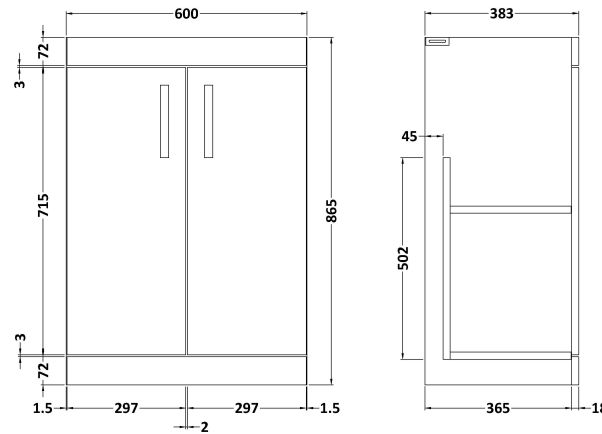

Sales Code: ATH107D

Description: 600 Fs 2-Door Vanity & Basin 3

Packaging Details

Barcode: 5056211864585

Sales Code: MOE403

Description: 600 Floor Standing 2-Door Basin Unit

Product Dimensions

Height (mm):	865
Width (mm):	600
Depth (mm):	383
Nett Weight (kg):	21

Packaging Dimensions

Height (mm):	405
Width (mm):	620
Depth (mm):	885
Gross Weight (kg):	21.5

Packaging Data

Box Colour:	Brown Cardboard Box
Box Qty:	1
Label Size:	100 x 50
Label Colour:	White Label
Label Qty:	2

Sales Code: NVM033

Description: 600 Thin Edged Basin 1Th

Product Dimensions

Height (mm):	170
Width (mm):	610
Depth (mm):	395
Nett Weight (kg):	11

Packaging Dimensions

Height (mm):	190
Width (mm):	630
Depth (mm):	415
Gross Weight (kg):	11.5

Packaging Data

Box Colour:	Brown Cardboard Box - Printed
Box Qty:	1
Label Size:	100 x 50
Label Colour:	White Label
Label Qty:	2

Outer Box Dimensions (If Applicable)

Height (mm):	
Width (mm):	
Depth (mm):	
Gross Weight (kg):	
Barcode:	5056211853428