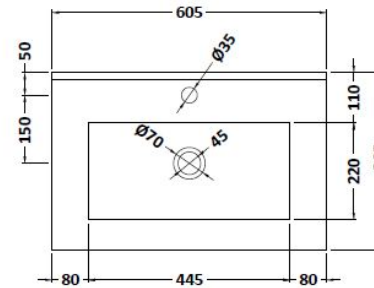

Packaging Dimensions

Height (mm):	405
Width (mm):	620
Depth (mm):	885
Gross Weight (kg):	21.5

Packaging Data

Box Colour:	Brown Cardboard Box
Box Qty:	1
Label Size:	100 x 50
Label Colour:	White Label
Label Qty:	2

Outer Box Dimensions (If Applicable)

Height (mm):	
Width (mm):	
Depth (mm):	
Gross Weight (kg):	
Barcode:	5056211847922

Product Details

Country of Origin:	China
Fitting Instruction:	No
Certification:	FSC: Yes CE: N/A
Colour:	Gloss Grey Mist
Construction Method:	Cam & Wood Dowel
Construction Type:	Rigid
Cabinet Finish:	MFC Painted Gloss
Fascia Finish:	Mdf Painted Gloss
Cabinet Thickness (mm):	16
Fascia Thickness (mm):	18
Drawer Included:	No
Drawer Type:	Not Applicable
No of Shelves:	1
Hinge Type:	95 Degree Clip-On Soft Close
Hinge Included:	Yes, Supplied
Adjustable Legs:	No, Not Required
Fixings Included:	Yes
Handle Style:	Contemporary
Handle Included:	Yes, Supplied
Waste Shroud:	No
Handle Type:	Strap

Sales Code: NVM003

Description: Minimalist Basin 600mm

Product Dimensions

Height (mm):	170
Width (mm):	600
Depth (mm):	390
Nett Weight (kg):	10.76

Packaging Dimensions

Height (mm):	200
Width (mm):	400
Depth (mm):	620
Gross Weight (kg):	10.76

Packaging Data

Box Colour:	Brown Cardboard Box - Printed
Box Qty:	1
Label Size:	100 x 50
Label Colour:	White Label
Label Qty:	2

Outer Box Dimensions (If Applicable)

Height (mm):	
Width (mm):	
Depth (mm):	
Gross Weight (kg):	
Barcode:	5055146194668