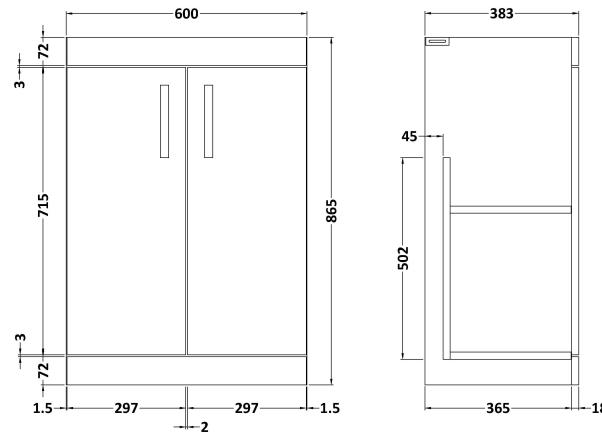

Sales Code: ATH107B

Description: 600 Fs 2-Door Vanity & Basin 2

Packaging Details

Barcode: 5056211848301

Sales Code: MOE403

Description: 600 Floor Standing 2-Door Basin Unit

Product Dimensions

Height (mm):	865
Width (mm):	600
Depth (mm):	383
Nett Weight (kg):	21

Packaging Dimensions

Height (mm):	405
Width (mm):	620
Depth (mm):	885
Gross Weight (kg):	21.5

Packaging Data

Box Colour:	Brown Cardboard Box
Box Qty:	1
Label Size:	100 x 50
Label Colour:	White Label
Label Qty:	2

Sales Code: NVM003

Description: Minimalist Basin 600mm

Product Dimensions

Height (mm):	170
Width (mm):	600
Depth (mm):	390
Nett Weight (kg):	10.76

Packaging Dimensions

Height (mm):	200
Width (mm):	400
Depth (mm):	620
Gross Weight (kg):	10.76

Packaging Data

Box Colour:	Brown Cardboard Box - Printed
Box Qty:	1
Label Size:	100 x 50
Label Colour:	White Label
Label Qty:	2

Outer Box Dimensions (If Applicable)

Height (mm):	
Width (mm):	
Depth (mm):	
Gross Weight (kg):	
Barcode:	5055146194668