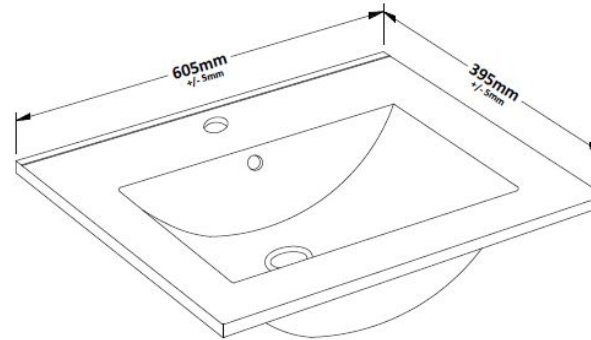

Packaging Dimensions

Height (mm):	405
Width (mm):	620
Depth (mm):	885
Gross Weight (kg):	21.5

Packaging Data

Box Colour:	Brown Cardboard Box
Box Qty:	1
Label Size:	100 x 50
Label Colour:	White Label
Label Qty:	2

Outer Box Dimensions (If Applicable)

Height (mm):	
Width (mm):	
Depth (mm):	
Gross Weight (kg):	
Barcode:	5056211847922

Product Details

Country of Origin:	China
Fitting Instruction:	No
Certification:	FSC: Yes CE: N/A
Colour:	Gloss Grey Mist
Construction Method:	Cam & Wood Dowel
Construction Type:	Rigid
Cabinet Finish:	MFC Painted Gloss
Fascia Finish:	Mdf Painted Gloss
Cabinet Thickness (mm):	16
Fascia Thickness (mm):	18
Drawer Included:	No
Drawer Type:	Not Applicable
No of Shelves:	1
Hinge Type:	95 Degree Clip-On Soft Close
Hinge Included:	Yes, Supplied
Adjustable Legs:	No, Not Required
Fixings Included:	Yes
Handle Style:	Contemporary
Handle Included:	Yes, Supplied
Waste Shroud:	No
Handle Type:	Strap

Sales Code: NVM003

Description: Minimalist Basin 600mm

Product Dimensions

Height (mm):	170
Width (mm):	600
Depth (mm):	390
Nett Weight (kg):	10.76

Packaging Dimensions

Height (mm):	200
Width (mm):	400
Depth (mm):	620
Gross Weight (kg):	10.76

Packaging Data

Box Colour:	Brown Cardboard Box - Printed
Box Qty:	1
Label Size:	100 x 50
Label Colour:	White Label
Label Qty:	2

Outer Box Dimensions (If Applicable)

Height (mm):	
Width (mm):	
Depth (mm):	
Gross Weight (kg):	
Barcode:	5055146194668