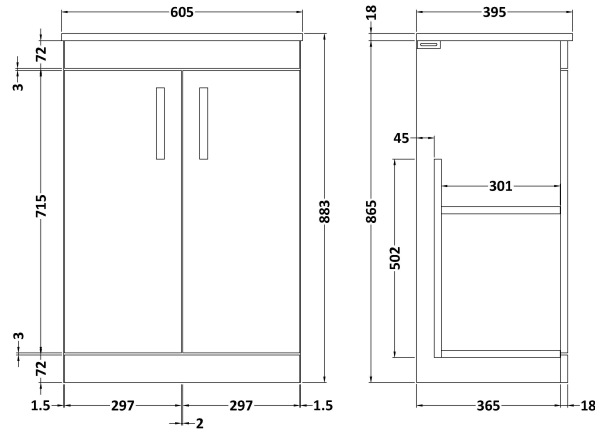

Sales Code: ATH107B

Description: 600 Fs 2-Door Vanity & Basin 2

Packaging Details

Barcode: 5056211848301

Sales Code: MOE403

Description: 600 Floor Standing 2-Door Basin Unit

Product Dimensions

Height (mm):	865
Width (mm):	600
Depth (mm):	383
Nett Weight (kg):	21

Packaging Dimensions

Height (mm):	405
Width (mm):	620
Depth (mm):	885
Gross Weight (kg):	21.5

Packaging Data

Box Colour:	Brown Cardboard Box
Box Qty:	1
Label Size:	100 x 50
Label Colour:	White Label
Label Qty:	2

Sales Code: NVM003

Description: Minimalist Basin 600mm

Product Dimensions

Height (mm):	170
Width (mm):	600
Depth (mm):	390
Nett Weight (kg):	10.76

Packaging Dimensions

Height (mm):	200
Width (mm):	400
Depth (mm):	620
Gross Weight (kg):	10.76

Packaging Data

Box Colour:	Brown Cardboard Box - Printed
Box Qty:	1
Label Size:	100 x 50
Label Colour:	White Label
Label Qty:	2

Outer Box Dimensions (If Applicable)

Height (mm):	
Width (mm):	
Depth (mm):	
Gross Weight (kg):	
Barcode:	5055146194668