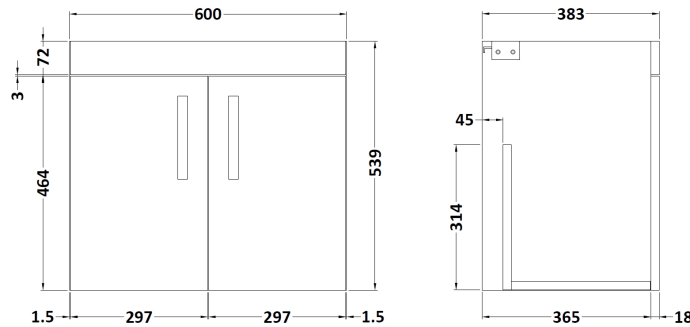

Sales Code: ATH095D

Description: 600 Wh 2-Door Vanity & Basin 3

Packaging Details

Barcode: 5056211864479

Sales Code: MOE153

Description: 600 Wall Hung 2-Door Basin Unit

Product Dimensions

Height (mm):	540
Width (mm):	600
Depth (mm):	383
Nett Weight (kg):	12.5

Packaging Dimensions

Height (mm):	405
Width (mm):	620
Depth (mm):	560
Gross Weight (kg):	13

Packaging Data

Box Colour:	Brown Cardboard Box
Box Qty:	1
Label Size:	0 x 0
Label Colour:	White Label
Label Qty:	0

Sales Code: NVM033

Description: 600 Thin Edged Basin 1Th

Product Dimensions

Height (mm):	170
Width (mm):	610
Depth (mm):	395
Nett Weight (kg):	11

Packaging Dimensions

Height (mm):	190
Width (mm):	630
Depth (mm):	415
Gross Weight (kg):	11.5

Packaging Data

Box Colour:	Brown Cardboard Box - Printed
Box Qty:	1
Label Size:	100 x 50
Label Colour:	White Label
Label Qty:	2

Outer Box Dimensions (If Applicable)

Height (mm):	
Width (mm):	
Depth (mm):	
Gross Weight (kg):	
Barcode:	5056211853428