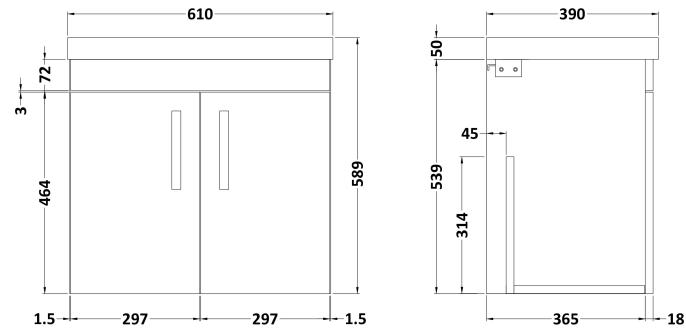

Sales Code: ATH095D

Description: 600 Wh 2-Door Vanity & Basin 3

Packaging Details

Barcode: 5056211864479

Sales Code: MOE153

Description: 600 Wall Hung 2-Door Basin Unit

Product Dimensions

Height (mm):	540
Width (mm):	600
Depth (mm):	383
Nett Weight (kg):	12.5

Packaging Dimensions

Height (mm):	405
Width (mm):	620
Depth (mm):	560
Gross Weight (kg):	13

Packaging Data

Box Colour:	Brown Cardboard Box
Box Qty:	1
Label Size:	0 x 0
Label Colour:	White Label
Label Qty:	0

Sales Code: NVM033

Description: 600 Thin Edged Basin 1Th

Product Dimensions

Height (mm):	170
Width (mm):	610
Depth (mm):	395
Nett Weight (kg):	11

Packaging Dimensions

Height (mm):	190
Width (mm):	630
Depth (mm):	415
Gross Weight (kg):	11.5

Packaging Data

Box Colour:	Brown Cardboard Box - Printed
Box Qty:	1
Label Size:	100 x 50
Label Colour:	White Label
Label Qty:	2

Outer Box Dimensions (If Applicable)

Height (mm):	
Width (mm):	
Depth (mm):	
Gross Weight (kg):	
Barcode:	5056211853428