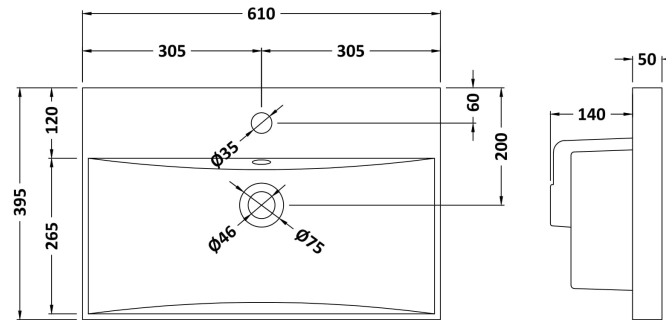

Packaging Dimensions

Height (mm):	405
Width (mm):	620
Depth (mm):	560
Gross Weight (kg):	13

Packaging Data

Box Colour:	Brown Cardboard Box
Box Qty:	1
Label Size:	0 x 0
Label Colour:	White Label
Label Qty:	0

Outer Box Dimensions (If Applicable)

Height (mm):	
Width (mm):	
Depth (mm):	
Gross Weight (kg):	
Barcode:	5056211816317

Product Details

Country of Origin:	China
Fitting Instruction:	No
Certification:	FSC: Yes CE: N/A
Colour:	Gloss White
Construction Method:	Cam & Wood Dowel
Construction Type:	Rigid
Cabinet Finish:	MFC Painted Gloss
Fascia Finish:	MFC Painted Gloss
Cabinet Thickness (mm):	16
Fascia Thickness (mm):	18
Drawer Included:	No
Drawer Type:	Not Applicable
No of Shelves:	0
Hinge Type:	95 Degree Clip-On Soft Close
Hinge Included:	Yes, Supplied
Adjustable Legs:	No, Not Required
Fixings Included:	Yes
Handle Style:	Contemporary
Handle Included:	Yes, Supplied
Waste Shroud:	No
Handle Type:	D-Shape

Sales Code: NVM033

Description: 600 Thin Edged Basin 1Th

Product Dimensions

Height (mm):	170
Width (mm):	610
Depth (mm):	395
Nett Weight (kg):	11

Packaging Dimensions

Height (mm):	190
Width (mm):	630
Depth (mm):	415
Gross Weight (kg):	11.5

Packaging Data

Box Colour:	Brown Cardboard Box - Printed
Box Qty:	1
Label Size:	100 x 50
Label Colour:	White Label
Label Qty:	2

Outer Box Dimensions (If Applicable)

Height (mm):	
Width (mm):	
Depth (mm):	
Gross Weight (kg):	
Barcode:	5056211853428