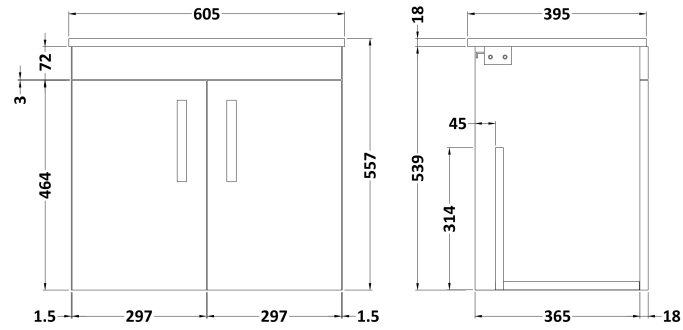

Sales Code: ATH095B

Description: 600 Wh 2-Door Vanity & Basin 2

Packaging Details

Barcode: 5056211817208

Sales Code: MOE153

Description: 600 Wall Hung 2-Door Basin Unit

Product Dimensions

Height (mm):	540
Width (mm):	600
Depth (mm):	383
Nett Weight (kg):	12.5

Packaging Dimensions

Height (mm):	405
Width (mm):	620
Depth (mm):	560
Gross Weight (kg):	13

Packaging Data

Box Colour:	Brown Cardboard Box
Box Qty:	1
Label Size:	0 x 0
Label Colour:	White Label
Label Qty:	0

Sales Code: NVM003

Description: Minimalist Basin 600mm

Product Dimensions

Height (mm):	170
Width (mm):	600
Depth (mm):	390
Nett Weight (kg):	10.76

Packaging Dimensions

Height (mm):	200
Width (mm):	400
Depth (mm):	620
Gross Weight (kg):	10.76

Packaging Data

Box Colour:	Brown Cardboard Box - Printed
Box Qty:	1
Label Size:	100 x 50
Label Colour:	White Label
Label Qty:	2

Outer Box Dimensions (If Applicable)

Height (mm):	
Width (mm):	
Depth (mm):	
Gross Weight (kg):	
Barcode:	5055146194668