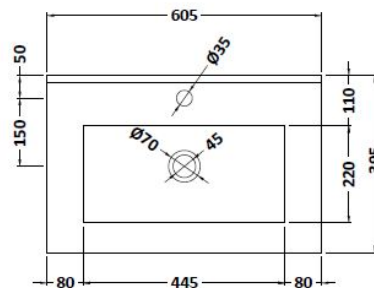

Packaging Dimensions

Height (mm):	405
Width (mm):	620
Depth (mm):	560
Gross Weight (kg):	13

Packaging Data

Box Colour:	Brown Cardboard Box
Box Qty:	1
Label Size:	0 x 0
Label Colour:	White Label
Label Qty:	0

Outer Box Dimensions (If Applicable)

Height (mm):	
Width (mm):	
Depth (mm):	
Gross Weight (kg):	
Barcode:	5056211816317

Product Details

Country of Origin:	China
Fitting Instruction:	No
Certification:	FSC: Yes CE: N/A
Colour:	Gloss White
Construction Method:	Cam & Wood Dowel
Construction Type:	Rigid
Cabinet Finish:	MFC Painted Gloss
Fascia Finish:	MFC Painted Gloss
Cabinet Thickness (mm):	16
Fascia Thickness (mm):	18
Drawer Included:	No
Drawer Type:	Not Applicable
No of Shelves:	0
Hinge Type:	95 Degree Clip-On Soft Close
Hinge Included:	Yes, Supplied
Adjustable Legs:	No, Not Required
Fixings Included:	Yes
Handle Style:	Contemporary
Handle Included:	Yes, Supplied
Waste Shroud:	No
Handle Type:	D-Shape

Sales Code: NVM003

Description: Minimalist Basin 600mm

Product Dimensions

Height (mm):	170
Width (mm):	600
Depth (mm):	390
Nett Weight (kg):	10.76

Packaging Dimensions

Height (mm):	200
Width (mm):	400
Depth (mm):	620
Gross Weight (kg):	10.76

Packaging Data

Box Colour:	Brown Cardboard Box - Printed
Box Qty:	1
Label Size:	100 x 50
Label Colour:	White Label
Label Qty:	2

Outer Box Dimensions (If Applicable)

Height (mm):	
Width (mm):	
Depth (mm):	
Gross Weight (kg):	
Barcode:	5055146194668