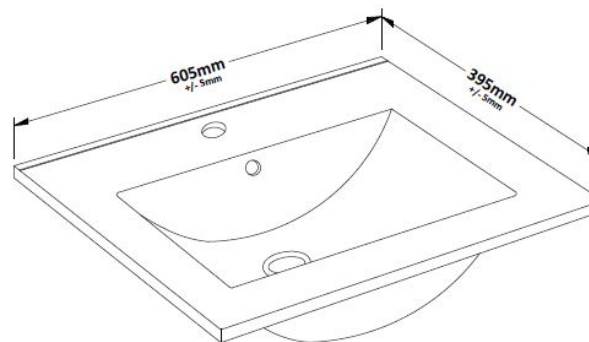

Packaging Dimensions

Height (mm):	405
Width (mm):	620
Depth (mm):	560
Gross Weight (kg):	13

Packaging Data

Box Colour:	Brown Cardboard Box
Box Qty:	1
Label Size:	0 x 0
Label Colour:	White Label
Label Qty:	0

Outer Box Dimensions (If Applicable)

Height (mm):	
Width (mm):	
Depth (mm):	
Gross Weight (kg):	
Barcode:	5056211816317

Product Details

Country of Origin:	China
Fitting Instruction:	No
Certification:	FSC: Yes CE: N/A
Colour:	Gloss White
Construction Method:	Cam & Wood Dowel
Construction Type:	Rigid
Cabinet Finish:	MFC Painted Gloss
Fascia Finish:	MFC Painted Gloss
Cabinet Thickness (mm):	16
Fascia Thickness (mm):	18
Drawer Included:	No
Drawer Type:	Not Applicable
No of Shelves:	0
Hinge Type:	95 Degree Clip-On Soft Close
Hinge Included:	Yes, Supplied
Adjustable Legs:	No, Not Required
Fixings Included:	Yes
Handle Style:	Contemporary
Handle Included:	Yes, Supplied
Waste Shroud:	No
Handle Type:	D-Shape

Sales Code: NVM003

Description: Minimalist Basin 600mm

Product Dimensions

Height (mm):	170
Width (mm):	600
Depth (mm):	390
Nett Weight (kg):	10.76

Packaging Dimensions

Height (mm):	200
Width (mm):	400
Depth (mm):	620
Gross Weight (kg):	10.76

Packaging Data

Box Colour:	Brown Cardboard Box - Printed
Box Qty:	1
Label Size:	100 x 50
Label Colour:	White Label
Label Qty:	2

Outer Box Dimensions (If Applicable)

Height (mm):	
Width (mm):	
Depth (mm):	
Gross Weight (kg):	
Barcode:	5055146194668