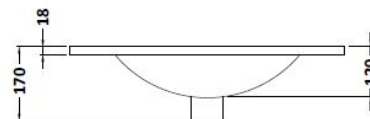

Sales Code: ATH095B

Description: 600 Wh 2-Door Vanity & Basin 2

Packaging Details

Barcode: 5056211817208

Sales Code: MOE153

Description: 600 Wall Hung 2-Door Basin Unit

Product Dimensions

Height (mm):	540
Width (mm):	600
Depth (mm):	383
Nett Weight (kg):	12.5

Packaging Dimensions

Height (mm):	405
Width (mm):	620
Depth (mm):	560
Gross Weight (kg):	13

Packaging Data

Box Colour:	Brown Cardboard Box
Box Qty:	1
Label Size:	0 x 0
Label Colour:	White Label
Label Qty:	0

Outer Box Dimensions (If Applicable)

Height (mm):	
Width (mm):	
Depth (mm):	
Gross Weight (kg):	
Barcode:	5056211816317

Product Details

Country of Origin:	China
Fitting Instruction:	No
Certification:	FSC: Yes CE: N/A
Colour:	Gloss White
Construction Method:	Cam & Wood Dowel
Construction Type:	Rigid
Cabinet Finish:	MFC Painted Gloss
Fascia Finish:	MFC Painted Gloss
Cabinet Thickness (mm):	16
Fascia Thickness (mm):	18
Drawer Included:	No
Drawer Type:	Not Applicable
No of Shelves:	0
Hinge Type:	95 Degree Clip-On Soft Close
Hinge Included:	Yes, Supplied
Adjustable Legs:	No, Not Required
Fixings Included:	Yes
Handle Style:	Contemporary
Handle Included:	Yes, Supplied
Waste Shroud:	No
Handle Type:	D-Shape

Sales Code: NVM003

Description: Minimalist Basin 600mm

Product Dimensions

Height (mm):	170
Width (mm):	600
Depth (mm):	390
Nett Weight (kg):	10.76

Packaging Dimensions

Height (mm):	200
Width (mm):	400
Depth (mm):	620
Gross Weight (kg):	10.76