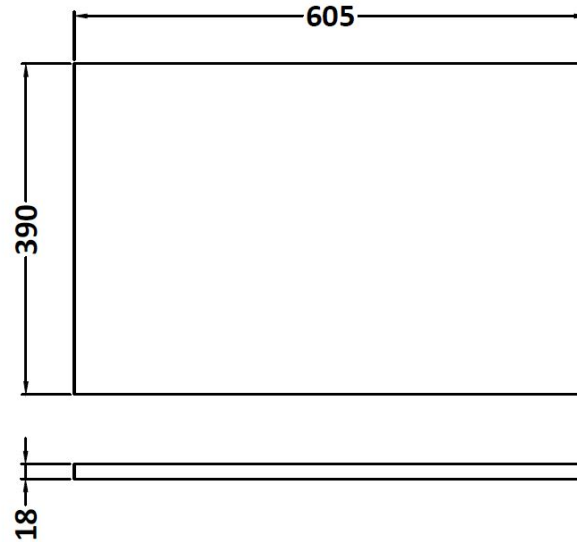

Sales Code: ATH094W

Description: 600 Wh 2-Door Vanity & Worktop

Packaging Details

Barcode: 5056211817260

Sales Code: MOC353

Description: 600 Wall Hung 2-Door Basin Unit

Product Dimensions

Height (mm):	540
Width (mm):	600
Depth (mm):	383
Nett Weight (kg):	12.5

Packaging Dimensions

Height (mm):	405
Width (mm):	620
Depth (mm):	560
Gross Weight (kg):	13

Packaging Data

Box Colour:	Brown Cardboard Box
Box Qty:	1
Label Size:	100 x 50
Label Colour:	White Label
Label Qty:	2

Sales Code: MWD360

Description: 600 Worktop (605X390x18mm)

Product Dimensions

Height (mm):	18
Width (mm):	605
Depth (mm):	390
Nett Weight (kg):	2.5

Packaging Dimensions

Height (mm):	25
Width (mm):	625
Depth (mm):	410
Gross Weight (kg):	2.5

Packaging Data

Box Colour:	Brown Cardboard Box
Box Qty:	1
Label Size:	140 x 20
Label Colour:	White Label
Label Qty:	2

Outer Box Dimensions (If Applicable)

Height (mm):	
Width (mm):	
Depth (mm):	
Gross Weight (kg):	
Barcode:	5055275893579