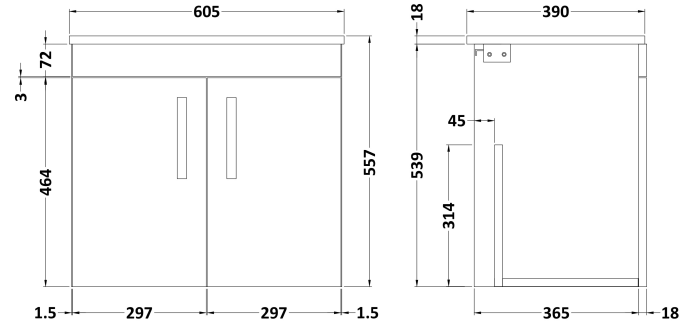

Sales Code: ATH094W

Description: 600 Wh 2-Door Vanity & Worktop

Packaging Details

Barcode: 5056211817260

Sales Code: MOC353

Description: 600 Wall Hung 2-Door Basin Unit

Product Dimensions

Height (mm):	540
Width (mm):	600
Depth (mm):	383
Nett Weight (kg):	12.5

Packaging Dimensions

Height (mm):	405
Width (mm):	620
Depth (mm):	560
Gross Weight (kg):	13

Packaging Data

Box Colour:	Brown Cardboard Box
Box Qty:	1
Label Size:	100 x 50
Label Colour:	White Label
Label Qty:	2

Sales Code: MWD360

Description: 600 Worktop (605X390x18mm)

Product Dimensions

Height (mm):	18
Width (mm):	605
Depth (mm):	390
Nett Weight (kg):	2.5

Packaging Dimensions

Height (mm):	25
Width (mm):	625
Depth (mm):	410
Gross Weight (kg):	2.5

Packaging Data

Box Colour:	Brown Cardboard Box
Box Qty:	1
Label Size:	140 x 20
Label Colour:	White Label
Label Qty:	2

Outer Box Dimensions (If Applicable)

Height (mm):	
Width (mm):	
Depth (mm):	
Gross Weight (kg):	
Barcode:	5055275893579