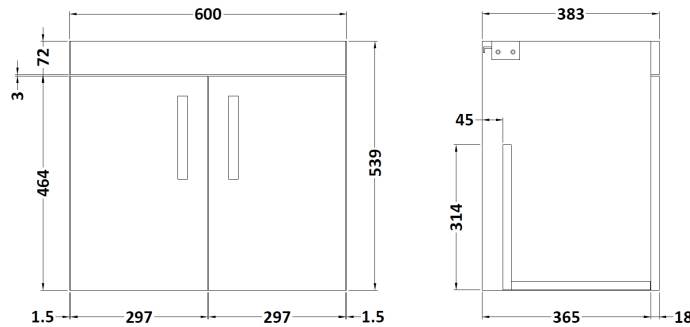

Sales Code: ATH094W

Description: 600 Wh 2-Door Vanity & Worktop

Packaging Details

Barcode: 5056211817260

Sales Code: MOC353

Description: 600 Wall Hung 2-Door Basin Unit

Product Dimensions

Height (mm):	540
Width (mm):	600
Depth (mm):	383
Nett Weight (kg):	12.5

Packaging Dimensions

Height (mm):	405
Width (mm):	620
Depth (mm):	560
Gross Weight (kg):	13

Packaging Data

Box Colour:	Brown Cardboard Box
Box Qty:	1
Label Size:	100 x 50
Label Colour:	White Label
Label Qty:	2

Sales Code: MWD360

Description: 600 Worktop (605X390x18mm)

Product Dimensions

Height (mm):	18
Width (mm):	605
Depth (mm):	390
Nett Weight (kg):	2.5

Packaging Dimensions

Height (mm):	25
Width (mm):	625
Depth (mm):	410
Gross Weight (kg):	2.5

Packaging Data

Box Colour:	Brown Cardboard Box
Box Qty:	1
Label Size:	140 x 20
Label Colour:	White Label
Label Qty:	2

Outer Box Dimensions (If Applicable)

Height (mm):	
Width (mm):	
Depth (mm):	
Gross Weight (kg):	
Barcode:	5055275893579