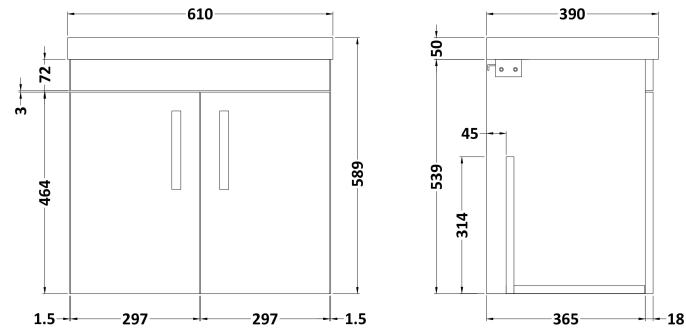

Sales Code: ATH093D

Description: 600 Wh 2-Door Vanity & Basin 3

Packaging Details

Barcode: 5056211864455

Sales Code: MOD553

Description: 600 Wall Hung 2-Door Basin Unit

Product Dimensions

Height (mm):	540
Width (mm):	600
Depth (mm):	383
Nett Weight (kg):	12.5

Packaging Dimensions

Height (mm):	405
Width (mm):	620
Depth (mm):	560
Gross Weight (kg):	13

Packaging Data

Box Colour:	Brown Cardboard Box
Box Qty:	1
Label Size:	100 x 50
Label Colour:	White Label
Label Qty:	2

Outer Box Dimensions (If Applicable)

Height (mm):	
Width (mm):	
Depth (mm):	
Gross Weight (kg):	
Barcode:	5056211816294

Product Details

Country of Origin:	United Kingdom
Fitting Instruction:	No
Certification:	FSC: Yes CE: N/A
Colour:	Brown Grey Avola
Construction Method:	Cam & Wood Dowel
Construction Type:	Rigid
Cabinet Finish:	MFC Textured Woodgrain
Fascia Finish:	MFC Textured Woodgrain
Cabinet Thickness (mm):	18
Fascia Thickness (mm):	18
Drawer Included:	No
Drawer Type:	Not Applicable
No of Shelves:	0
Hinge Type:	95 Degree Clip-On Soft Close
Hinge Included:	Yes, Supplied
Adjustable Legs:	No, Not Required
Fixings Included:	Yes
Handle Style:	Contemporary
Handle Included:	Yes, Supplied
Waste Shroud:	No
Handle Type:	D-Shape

Sales Code: NVM033

Description: 600 Thin Edged Basin 1Th

Product Dimensions

Height (mm):	170
Width (mm):	610
Depth (mm):	395
Nett Weight (kg):	11

Packaging Dimensions

Height (mm):	190
Width (mm):	630
Depth (mm):	415
Gross Weight (kg):	11.5