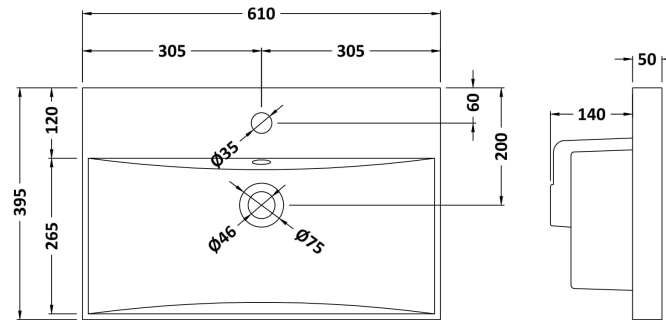

Packaging Dimensions

Height (mm):	405
Width (mm):	620
Depth (mm):	560
Gross Weight (kg):	13

Packaging Data

Box Colour:	Brown Cardboard Box
Box Qty:	1
Label Size:	100 x 50
Label Colour:	White Label
Label Qty:	2

Outer Box Dimensions (If Applicable)

Height (mm):	
Width (mm):	
Depth (mm):	
Gross Weight (kg):	
Barcode:	5056211816294

Product Details

Country of Origin:	United Kingdom
Fitting Instruction:	No
Certification:	FSC: Yes CE: N/A
Colour:	Brown Grey Avola
Construction Method:	Cam & Wood Dowel
Construction Type:	Rigid
Cabinet Finish:	MFC Textured Woodgrain
Fascia Finish:	MFC Textured Woodgrain
Cabinet Thickness (mm):	18
Fascia Thickness (mm):	18
Drawer Included:	No
Drawer Type:	Not Applicable
No of Shelves:	0
Hinge Type:	95 Degree Clip-On Soft Close
Hinge Included:	Yes, Supplied
Adjustable Legs:	No, Not Required
Fixings Included:	Yes
Handle Style:	Contemporary
Handle Included:	Yes, Supplied
Waste Shroud:	No
Handle Type:	D-Shape

Sales Code: NVM033

Description: 600 Thin Edged Basin 1Th

Product Dimensions

Height (mm):	170
Width (mm):	610
Depth (mm):	395
Nett Weight (kg):	11

Packaging Dimensions

Height (mm):	190
Width (mm):	630
Depth (mm):	415
Gross Weight (kg):	11.5

Packaging Data

Box Colour:	Brown Cardboard Box - Printed
Box Qty:	1
Label Size:	100 x 50
Label Colour:	White Label
Label Qty:	2

Outer Box Dimensions (If Applicable)

Height (mm):	
Width (mm):	
Depth (mm):	
Gross Weight (kg):	
Barcode:	5056211853428