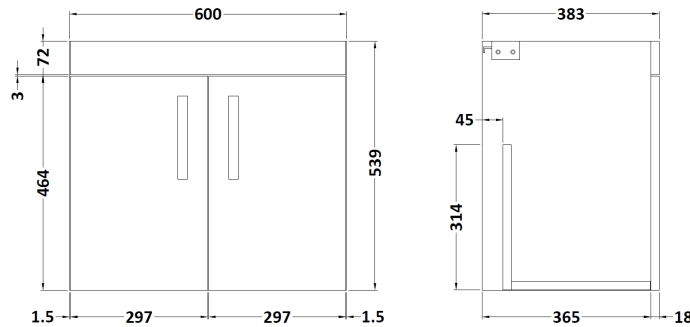

Sales Code: ATH093D

Description: 600 Wh 2-Door Vanity & Basin 3

Packaging Details

Barcode: 5056211864455

Sales Code: MOD553

Description: 600 Wall Hung 2-Door Basin Unit

Product Dimensions

Height (mm):	540
Width (mm):	600
Depth (mm):	383
Nett Weight (kg):	12.5

Packaging Dimensions

Height (mm):	405
Width (mm):	620
Depth (mm):	560
Gross Weight (kg):	13

Packaging Data

Box Colour:	Brown Cardboard Box
Box Qty:	1
Label Size:	100 x 50
Label Colour:	White Label
Label Qty:	2

Outer Box Dimensions (If Applicable)

Height (mm):	
Width (mm):	
Depth (mm):	
Gross Weight (kg):	
Barcode:	5056211816294

Product Details

Country of Origin:	United Kingdom
Fitting Instruction:	No
Certification:	FSC: Yes CE: N/A
Colour:	Brown Grey Avola
Construction Method:	Cam & Wood Dowel
Construction Type:	Rigid
Cabinet Finish:	MFC Textured Woodgrain
Fascia Finish:	MFC Textured Woodgrain
Cabinet Thickness (mm):	18
Fascia Thickness (mm):	18
Drawer Included:	No
Drawer Type:	Not Applicable
No of Shelves:	0
Hinge Type:	95 Degree Clip-On Soft Close
Hinge Included:	Yes, Supplied
Adjustable Legs:	No, Not Required
Fixings Included:	Yes
Handle Style:	Contemporary
Handle Included:	Yes, Supplied
Waste Shroud:	No
Handle Type:	D-Shape

Sales Code: NVM033

Description: 600 Thin Edged Basin 1Th

Product Dimensions

Height (mm):	170
Width (mm):	610
Depth (mm):	395
Nett Weight (kg):	11

Packaging Dimensions

Height (mm):	190
Width (mm):	630
Depth (mm):	415
Gross Weight (kg):	11.5