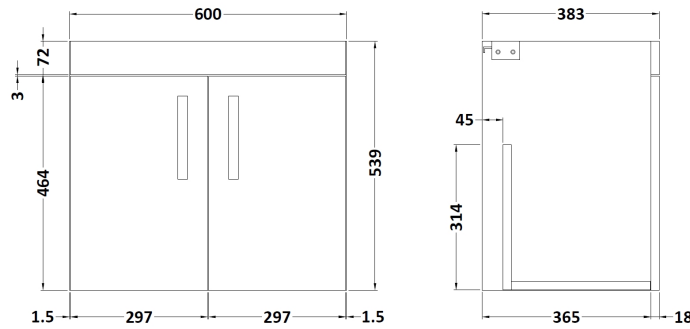

Sales Code: ATH092D

Description: 600 Wh 2-Door Vanity & Basin 3

Packaging Details

Barcode: 5056211864448

Sales Code: MOD653

Description: 600 Wall Hung 2-Door Basin Unit

Product Dimensions

Height (mm):	540
Width (mm):	600
Depth (mm):	383
Nett Weight (kg):	12.5

Packaging Dimensions

Height (mm):	405
Width (mm):	620
Depth (mm):	560
Gross Weight (kg):	13

Packaging Data

Box Colour:	Brown Cardboard Box
Box Qty:	1
Label Size:	100 x 50
Label Colour:	White Label
Label Qty:	2

Sales Code: NVM033

Description: 600 Thin Edged Basin 1Th

Product Dimensions

Height (mm):	170
Width (mm):	610
Depth (mm):	395
Nett Weight (kg):	11

Packaging Dimensions

Height (mm):	190
Width (mm):	630
Depth (mm):	415
Gross Weight (kg):	11.5

Packaging Data

Box Colour:	Brown Cardboard Box - Printed
Box Qty:	1
Label Size:	100 x 50
Label Colour:	White Label
Label Qty:	2

Outer Box Dimensions (If Applicable)

Height (mm):	
Width (mm):	
Depth (mm):	
Gross Weight (kg):	
Barcode:	5056211853428