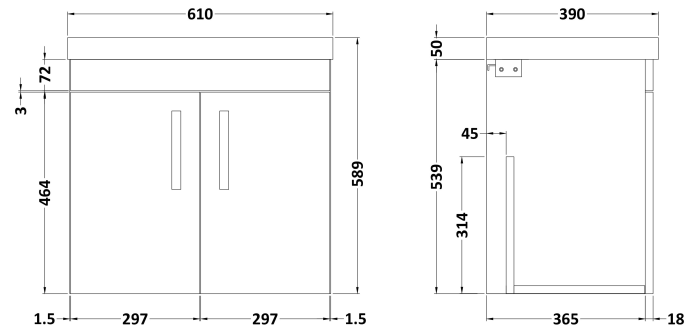

Sales Code: ATH092D

Description: 600 Wh 2-Door Vanity & Basin 3

Packaging Details

Barcode: 5056211864448

Sales Code: MOD653

Description: 600 Wall Hung 2-Door Basin Unit

Product Dimensions

Height (mm):	540
Width (mm):	600
Depth (mm):	383
Nett Weight (kg):	12.5

Packaging Dimensions

Height (mm):	405
Width (mm):	620
Depth (mm):	560
Gross Weight (kg):	13

Packaging Data

Box Colour:	Brown Cardboard Box
Box Qty:	1
Label Size:	100 x 50
Label Colour:	White Label
Label Qty:	2

Sales Code: NVM033

Description: 600 Thin Edged Basin 1Th

Product Dimensions

Height (mm):	170
Width (mm):	610
Depth (mm):	395
Nett Weight (kg):	11

Packaging Dimensions

Height (mm):	190
Width (mm):	630
Depth (mm):	415
Gross Weight (kg):	11.5

Packaging Data

Box Colour:	Brown Cardboard Box - Printed
Box Qty:	1
Label Size:	100 x 50
Label Colour:	White Label
Label Qty:	2

Outer Box Dimensions (If Applicable)

Height (mm):	
Width (mm):	
Depth (mm):	
Gross Weight (kg):	
Barcode:	5056211853428