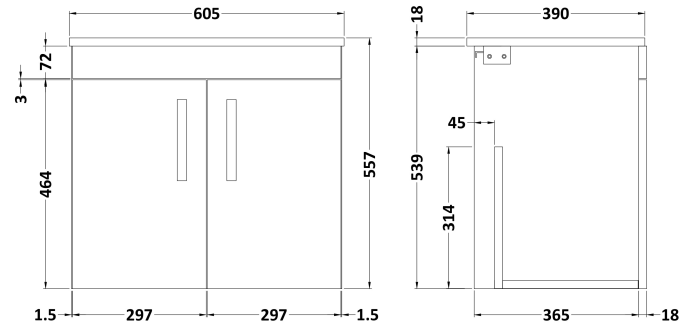

Sales Code: ATH091W

Description: 600 Wh 2-Door Vanity & Worktop

Packaging Details

Barcode: 5056211817239