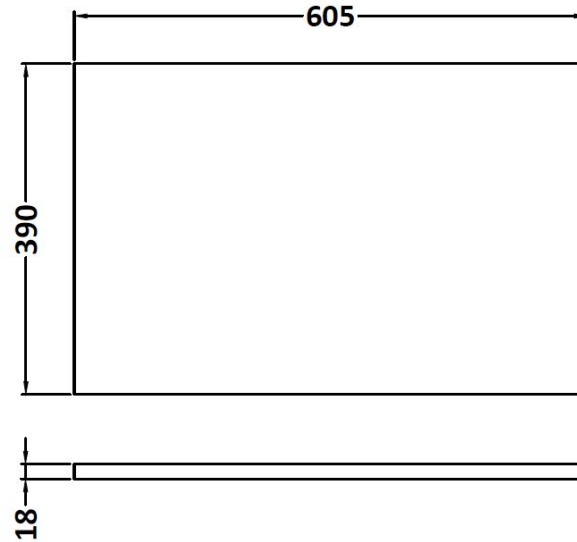

### Product Dimensions

Height (mm):	540
Width (mm):	600
Depth (mm):	383
Nett Weight (kg):	12.5

### Packaging Dimensions

Height (mm):	405
Width (mm):	620
Depth (mm):	560
Gross Weight (kg):	13

### Outer Box Dimensions (If Applicable)

Height (mm):	
Width (mm):	
Depth (mm):	
Gross Weight (kg):	
Barcode:	5056211816270

### Product Dimensions

Height (mm):	18
Width (mm):	605
Depth (mm):	390
Nett Weight (kg):	2.5