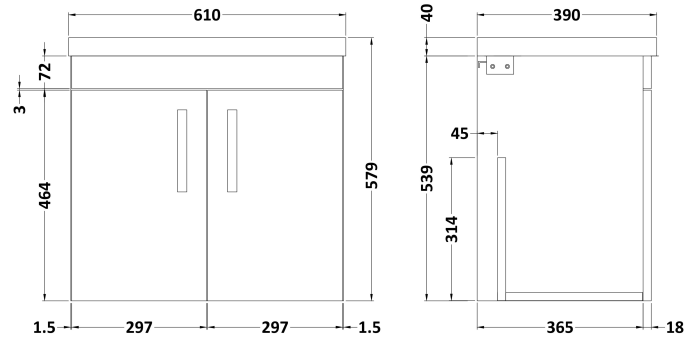

Sales Code: ATH091A

Description: 600 Wh 2-Door Vanity & Basin 1

Packaging Details

Barcode: 5056211817093

Sales Code: MOC653

Description: 600 Wall Hung 2-Door Basin Unit

Product Dimensions

Height (mm):	540
Width (mm):	600
Depth (mm):	383
Nett Weight (kg):	12.5

Packaging Dimensions

Height (mm):	405
Width (mm):	620
Depth (mm):	560
Gross Weight (kg):	13

Packaging Data

Box Colour:	Brown Cardboard Box
Box Qty:	1
Label Size:	100 x 50
Label Colour:	White Label
Label Qty:	2

Sales Code: NVM013

Description: 600 Mid-Edged Basin 1 Th

Product Dimensions

Height (mm):	180
Width (mm):	610
Depth (mm):	390
Nett Weight (kg):	11

Packaging Dimensions

Height (mm):	200
Width (mm):	410
Depth (mm):	630
Gross Weight (kg):	11

Packaging Data

Box Colour:	Brown Cardboard Box - Printed
Box Qty:	1
Label Size:	100 x 50
Label Colour:	White Label
Label Qty:	2

Outer Box Dimensions (If Applicable)

Height (mm):	
Width (mm):	
Depth (mm):	
Gross Weight (kg):	
Barcode:	5055369043415