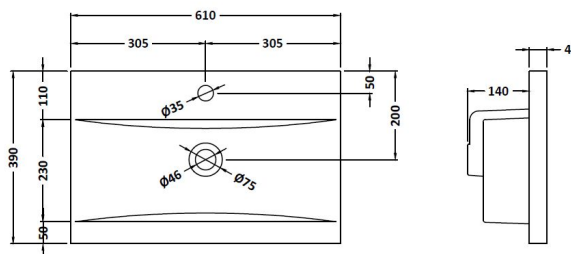

Packaging Dimensions

Height (mm):	405
Width (mm):	620
Depth (mm):	560
Gross Weight (kg):	13

Packaging Data

Box Colour:	Brown Cardboard Box
Box Qty:	1
Label Size:	100 x 50
Label Colour:	White Label
Label Qty:	2

Outer Box Dimensions (If Applicable)

Height (mm):	
Width (mm):	
Depth (mm):	
Gross Weight (kg):	
Barcode:	5056211816270

Product Details

Country of Origin:	United Kingdom
Fitting Instruction:	No
Certification:	FSC: Yes CE: N/A
Colour:	Natural Oak
Construction Method:	Cam & Wood Dowel
Construction Type:	Rigid
Cabinet Finish:	MFC Textured Woodgrain
Fascia Finish:	MFC Textured Woodgrain
Cabinet Thickness (mm):	18
Fascia Thickness (mm):	18
Drawer Included:	No
Drawer Type:	Not Applicable
No of Shelves:	0
Hinge Type:	95 Degree Clip-On Soft Close
Hinge Included:	Yes, Supplied
Adjustable Legs:	No, Not Required
Fixings Included:	Yes
Handle Style:	Contemporary
Handle Included:	Yes, Supplied
Waste Shroud:	No
Handle Type:	D-Shape

Sales Code: NVM013

Description: 600 Mid-Edged Basin 1 Th

Product Dimensions

Height (mm):	180
Width (mm):	610
Depth (mm):	390
Nett Weight (kg):	11

Packaging Dimensions

Height (mm):	200
Width (mm):	410
Depth (mm):	630
Gross Weight (kg):	11

Packaging Data

Box Colour:	Brown Cardboard Box - Printed
Box Qty:	1
Label Size:	100 x 50
Label Colour:	White Label
Label Qty:	2

Outer Box Dimensions (If Applicable)

Height (mm):	
Width (mm):	
Depth (mm):	
Gross Weight (kg):	
Barcode:	5055369043415