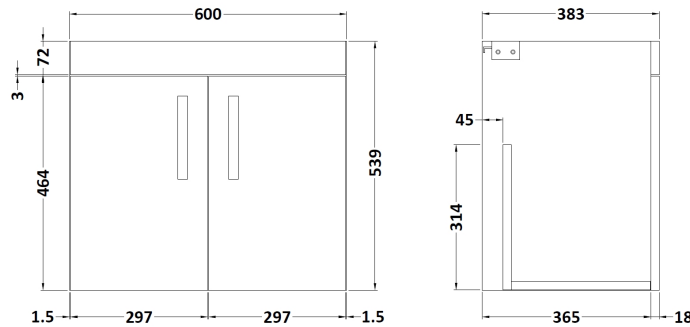

Sales Code: ATH089W

Description: 600 Wh 2-Door Vanity & Worktop

Packaging Details

Barcode: 5056211817215

Sales Code: MOC153

Description: 600 Wall Hung 2-Door Basin Unit

Product Dimensions

Height (mm):	540
Width (mm):	600
Depth (mm):	383
Nett Weight (kg):	12.5

Packaging Dimensions

Height (mm):	405
Width (mm):	620
Depth (mm):	560
Gross Weight (kg):	13

Packaging Data

Box Colour:	Brown Cardboard Box
Box Qty:	1
Label Size:	100 x 50
Label Colour:	White Label
Label Qty:	2

Sales Code: MWD260

Description: 600 Worktop (605X390x18mm)

Product Dimensions

Height (mm):	18
Width (mm):	605
Depth (mm):	390
Nett Weight (kg):	2.5

Packaging Dimensions

Height (mm):	25
Width (mm):	625
Depth (mm):	410
Gross Weight (kg):	2.5

Packaging Data

Box Colour:	Brown Cardboard Box
Box Qty:	1
Label Size:	50 x 100
Label Colour:	White Label
Label Qty:	2

Outer Box Dimensions (If Applicable)

Height (mm):	
Width (mm):	
Depth (mm):	
Gross Weight (kg):	
Barcode:	5055275893548