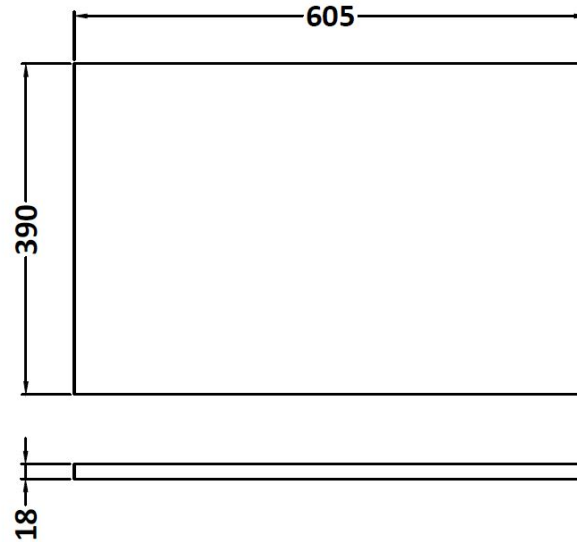

Packaging Dimensions

Height (mm):	405
Width (mm):	620
Depth (mm):	560
Gross Weight (kg):	13

Packaging Data

Box Colour:	Brown Cardboard Box
Box Qty:	1
Label Size:	100 x 50
Label Colour:	White Label
Label Qty:	2

Outer Box Dimensions (If Applicable)

Height (mm):	
Width (mm):	
Depth (mm):	
Gross Weight (kg):	
Barcode:	5056211816256

Product Details

Country of Origin:	United Kingdom
Fitting Instruction:	No
Certification:	FSC: Yes CE: N/A
Colour:	Driftwood
Construction Method:	Cam & Wood Dowel
Construction Type:	Rigid
Cabinet Finish:	MFC Textured Woodgrain
Fascia Finish:	MFC Textured Woodgrain
Cabinet Thickness (mm):	18
Fascia Thickness (mm):	18
Drawer Included:	No
Drawer Type:	Not Applicable
No of Shelves:	0
Hinge Type:	95 Degree Clip-On Soft Close
Hinge Included:	Yes, Supplied
Adjustable Legs:	No, Not Required
Fixings Included:	Yes
Handle Style:	Contemporary
Handle Included:	Yes, Supplied
Waste Shroud:	No
Handle Type:	D-Shape

Sales Code: MWD260

Description: 600 Worktop (605X390x18mm)

Product Dimensions

Height (mm):	18
Width (mm):	605
Depth (mm):	390
Nett Weight (kg):	2.5

Packaging Dimensions

Height (mm):	25
Width (mm):	625
Depth (mm):	410
Gross Weight (kg):	2.5

Packaging Data

Box Colour:	Brown Cardboard Box
Box Qty:	1
Label Size:	50 x 100
Label Colour:	White Label
Label Qty:	2

Outer Box Dimensions (If Applicable)

Height (mm):	
Width (mm):	
Depth (mm):	
Gross Weight (kg):	
Barcode:	5055275893548