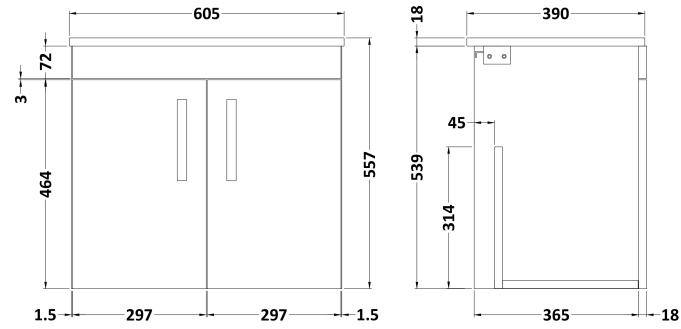

Sales Code: ATH089W

Description: 600 Wh 2-Door Vanity & Worktop

Packaging Details

Barcode: 5056211817215

Sales Code: MOC153

Description: 600 Wall Hung 2-Door Basin Unit

Product Dimensions

Height (mm):	540
Width (mm):	600
Depth (mm):	383
Nett Weight (kg):	12.5

Packaging Dimensions

Height (mm):	405
Width (mm):	620
Depth (mm):	560
Gross Weight (kg):	13

Packaging Data

Box Colour:	Brown Cardboard Box
Box Qty:	1
Label Size:	100 x 50
Label Colour:	White Label
Label Qty:	2

Sales Code: MWD260

Description: 600 Worktop (605X390x18mm)

Product Dimensions

Height (mm):	18
Width (mm):	605
Depth (mm):	390
Nett Weight (kg):	2.5

Packaging Dimensions

Height (mm):	25
Width (mm):	625
Depth (mm):	410
Gross Weight (kg):	2.5

Packaging Data

Box Colour:	Brown Cardboard Box
Box Qty:	1
Label Size:	50 x 100
Label Colour:	White Label
Label Qty:	2

Outer Box Dimensions (If Applicable)

Height (mm):	
Width (mm):	
Depth (mm):	
Gross Weight (kg):	
Barcode:	5055275893548