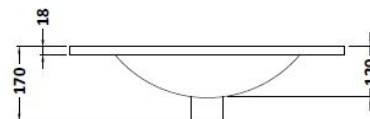

Sales Code: NVM003

Description: Minimalist Basin 600mm

Product Dimensions

Height (mm):	170
Width (mm):	600
Depth (mm):	390
Nett Weight (kg):	10.76

Packaging Dimensions

Height (mm):	200
Width (mm):	400
Depth (mm):	620
Gross Weight (kg):	10.76

Packaging Data

Box Colour:	Brown Cardboard Box - Printed
Box Qty:	1
Label Size:	100 x 50
Label Colour:	White Label
Label Qty:	2

Outer Box Dimensions (If Applicable)

Height (mm):	
Width (mm):	
Depth (mm):	
Gross Weight (kg):	
Barcode:	5055146194668

Product Details

Country of Origin:	China
Fitting Instruction:	No
Certification:	CE: No WRAS: N/A WRAS No: N/A
Product Material:	Vitreous China
Fixing Supplied:	No

Pans/Bidets: Trap Style: Not Applicable Includes Seat: Not Applicable

Seats: Seat Type: Not Applicable Material: Not Applicable
Function: Not Applicable Hinge Type: Not Applicable
Hinge Material: Not Applicable

Cisterns: Operating Type: Not Applicable Fittings: Not Applicable
Lever Type: Not Applicable

Basins: Tap Hole: One Taphole Chain Stay Hole: No
Template: Not Required Waste Type Req: Slotted
Overflow Inc: Yes Overflow Cover: Yes
Inner Bowl Depth (mm): 130mm