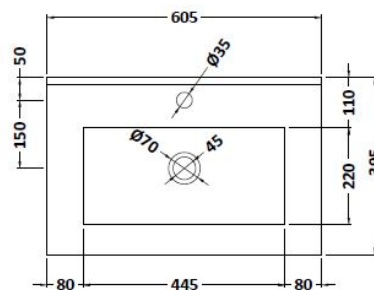

### Product Dimensions

Height (mm):	540
Width (mm):	600
Depth (mm):	383
Nett Weight (kg):	12.5

### Packaging Dimensions

Height (mm):	405
Width (mm):	620
Depth (mm):	560
Gross Weight (kg):	13

### Outer Box Dimensions (If Applicable)

Height (mm):	
Width (mm):	
Depth (mm):	
Gross Weight (kg):	
Barcode:	5056211816256

### Product Dimensions

Height (mm):	170
Width (mm):	600
Depth (mm):	390
Nett Weight (kg):	10.76