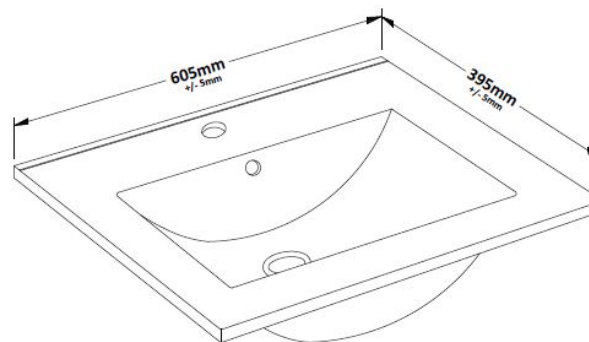

### Product Dimensions

Height (mm):	540
Width (mm):	600
Depth (mm):	383
Nett Weight (kg):	12.5

### Packaging Dimensions

Height (mm):	405
Width (mm):	620
Depth (mm):	560
Gross Weight (kg):	13

### Outer Box Dimensions (If Applicable)

Height (mm):	
Width (mm):	
Depth (mm):	
Gross Weight (kg):	
Barcode:	5056211816256

### Product Dimensions

Height (mm):	170
Width (mm):	600
Depth (mm):	390
Nett Weight (kg):	10.76