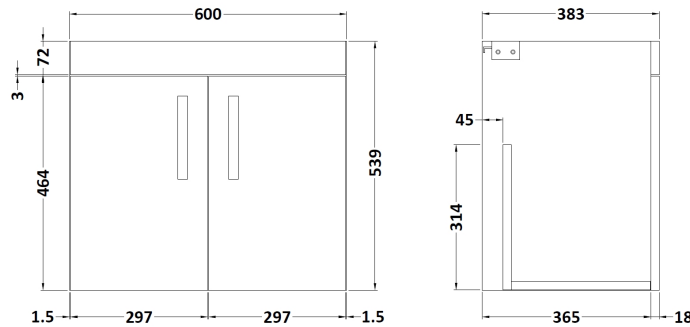

### Product Dimensions

Height (mm):	540
Width (mm):	600
Depth (mm):	383
Nett Weight (kg):	12.5

### Packaging Dimensions

Height (mm):	405
Width (mm):	620
Depth (mm):	560
Gross Weight (kg):	13

### Product Dimensions

Height (mm):	170
Width (mm):	600
Depth (mm):	390
Nett Weight (kg):	10.76

### Packaging Dimensions

Height (mm):	200
Width (mm):	400
Depth (mm):	620
Gross Weight (kg):	10.76