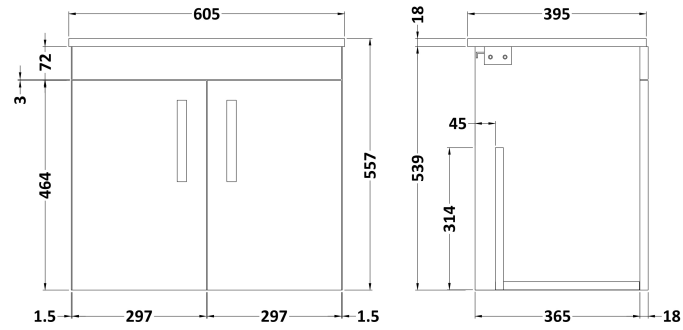

Sales Code: ATH089B

Description: 600 Wh 2-Door Vanity & Basin 2

Packaging Details

Barcode: 5056211817147