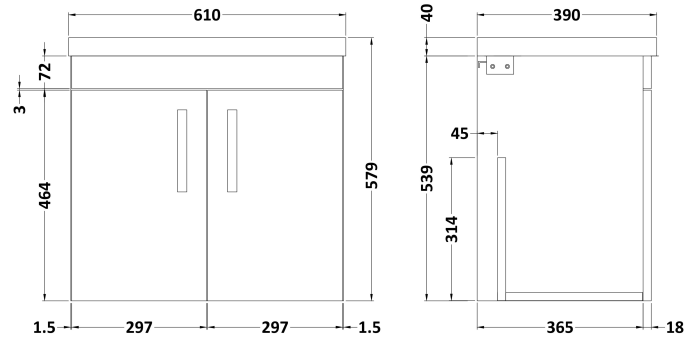

Sales Code: ATH089A

Description: 600 Wh 2-Door Vanity & Basin 1

Packaging Details

Barcode: 5056211817079

Sales Code: MOC153

Description: 600 Wall Hung 2-Door Basin Unit

Product Dimensions

Height (mm):	540
Width (mm):	600
Depth (mm):	383
Nett Weight (kg):	12.5

Packaging Dimensions

Height (mm):	405
Width (mm):	620
Depth (mm):	560
Gross Weight (kg):	13

Packaging Data

Box Colour:	Brown Cardboard Box
Box Qty:	1
Label Size:	100 x 50
Label Colour:	White Label
Label Qty:	2

Sales Code: NVM013

Description: 600 Mid-Edged Basin 1 Th

Product Dimensions

Height (mm):	180
Width (mm):	610
Depth (mm):	390
Nett Weight (kg):	11

Packaging Dimensions

Height (mm):	200
Width (mm):	410
Depth (mm):	630
Gross Weight (kg):	11

Packaging Data

Box Colour:	Brown Cardboard Box - Printed
Box Qty:	1
Label Size:	100 x 50
Label Colour:	White Label
Label Qty:	2

Outer Box Dimensions (If Applicable)

Height (mm):	
Width (mm):	
Depth (mm):	
Gross Weight (kg):	
Barcode:	5055369043415