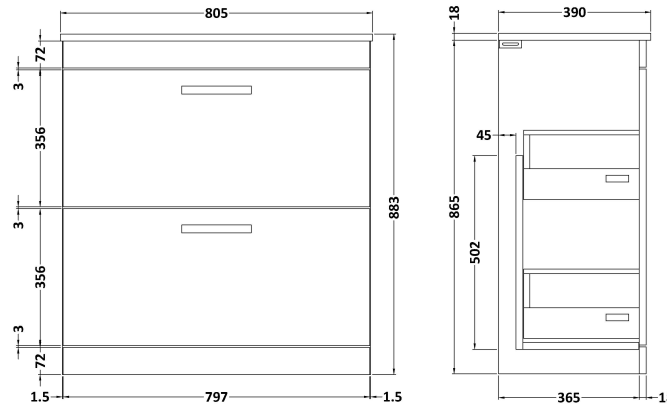

Sales Code: ATH079W

Description: 800 Fs 2-Drawer Vanity & Worktop

Packaging Details

Barcode: 5056211815037