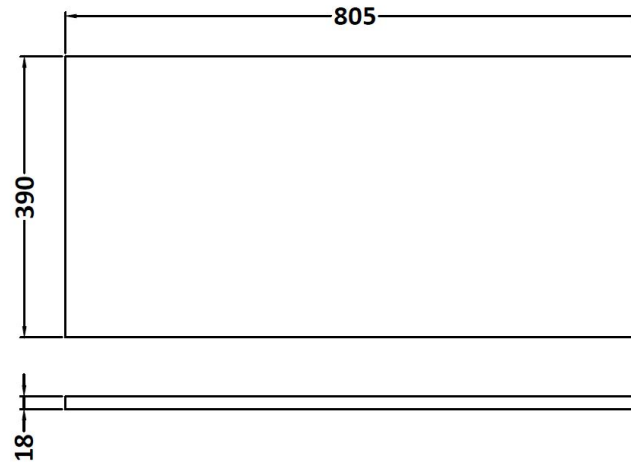

Height (mm):	865
Width (mm):	800
Depth (mm):	383
Nett Weight (kg):	31.5

Packaging Dimensions

Height (mm):	885
Width (mm):	820
Depth (mm):	405
Gross Weight (kg):	32

Packaging Data

Box Colour:	Brown Cardboard Box
Box Qty:	1
Label Size:	100 x 50
Label Colour:	White Label
Label Qty:	2

Outer Box Dimensions (If Applicable)

Height (mm):	
Width (mm):	
Depth (mm):	
Gross Weight (kg):	
Barcode:	5055275870013

Product Details

Country of Origin:	China
Fitting Instruction:	No
Certification:	FSC: Yes CE: N/A
Colour:	Gloss Grey
Construction Method:	Cam & Wood Dowel
Construction Type:	Rigid
Cabinet Finish:	MFC Painted Gloss
Fascia Finish:	Mdf Painted Gloss
Cabinet Thickness (mm):	16
Fascia Thickness (mm):	18
Drawer Included:	Yes
Drawer Type:	80mm High Metal Softclose
No of Shelves:	0
Hinge Type:	Not Applicable
Hinge Included:	Not Applicable
Adjustable Legs:	No, Not Required
Fixings Included:	Yes
Handle Style:	Contemporary
Handle Included:	Yes, Supplied
Waste Shroud:	Yes
Handle Type:	Strap

Sales Code: MWD370

Description: 800 Worktop (805X390x18mm)

Product Dimensions

Height (mm):	18
Width (mm):	805
Depth (mm):	390
Nett Weight (kg):	3.5

Packaging Dimensions

Height (mm):	25
Width (mm):	825
Depth (mm):	410
Gross Weight (kg):	3.5

Packaging Data

Box Colour:	Brown Cardboard Box
Box Qty:	1
Label Size:	140 x 20
Label Colour:	White Label
Label Qty:	2

Outer Box Dimensions (If Applicable)

Height (mm):	
Width (mm):	
Depth (mm):	
Gross Weight (kg):	
Barcode:	5055275893586