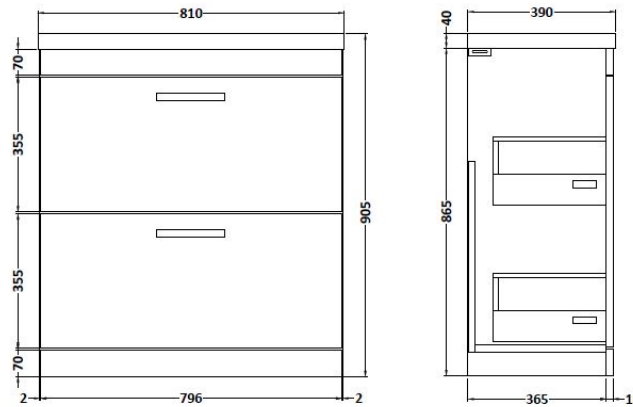

Sales Code: MOC305

Description: 800 Floor Standing 2-Drawer Basin Unit

800 2 - DRAWER FLOOR UNIT

Product Dimensions

Height (mm):	865
Width (mm):	800
Depth (mm):	383
Nett Weight (kg):	31.5

Packaging Dimensions

Height (mm):	885
Width (mm):	820
Depth (mm):	405
Gross Weight (kg):	32

Packaging Data

Box Colour:	Brown Cardboard Box
Box Qty:	1
Label Size:	100 x 50
Label Colour:	White Label
Label Qty:	2

Outer Box Dimensions (If Applicable)

Height (mm):	
Width (mm):	
Depth (mm):	
Gross Weight (kg):	
Barcode:	5055275870013

Product Details

Country of Origin:	China
Fitting Instruction:	No
Certification:	FSC: Yes CE: N/A
Colour:	Gloss Grey
Construction Method:	Cam & Wood Dowel
Construction Type:	Rigid
Cabinet Finish:	MFC Painted Gloss
Fascia Finish:	Mdf Painted Gloss
Cabinet Thickness (mm):	16
Fascia Thickness (mm):	18
Drawer Included:	Yes
Drawer Type:	80mm High Metal Softclose
No of Shelves:	0
Hinge Type:	Not Applicable
Hinge Included:	Not Applicable
Adjustable Legs:	No, Not Required
Fixings Included:	Yes
Handle Style:	Contemporary
Handle Included:	Yes, Supplied
Waste Shroud:	Yes
Handle Type:	Strap