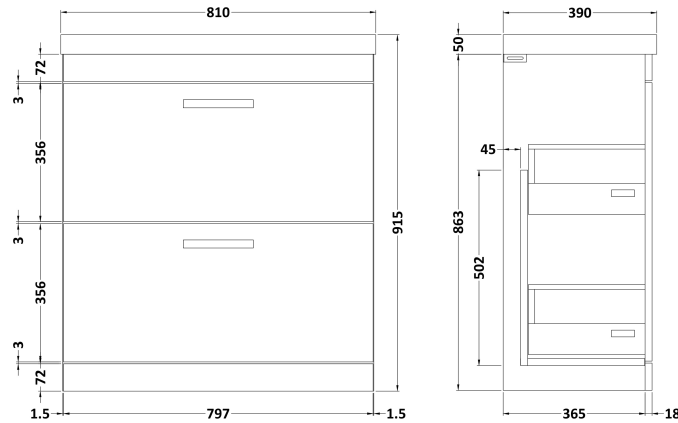

Sales Code: ATH079D

Description: 800 Fs 2-Drawer Vanity & Basin 3

Packaging Details

Barcode: 5056211864332