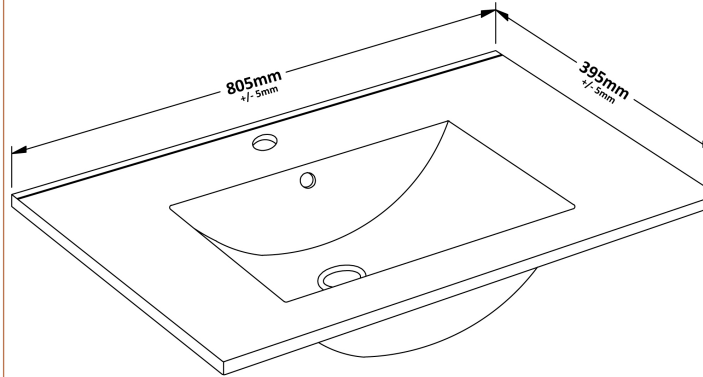

Sales Code: ATH079B

Description: 800 Fs 2-Drawer Vanity & Basin 2

Packaging Details

Barcode: 5056211815020

Sales Code: NVM005

Description: Minimalist Basin 800mm

Product Dimensions

Height (mm):	170
Width (mm):	800
Depth (mm):	390
Nett Weight (kg):	16.9

Packaging Dimensions

Height (mm):	400
Width (mm):	820
Depth (mm):	200
Gross Weight (kg):	16.9

Packaging Data

Box Colour:	Brown Cardboard Box - Printed
Box Qty:	1
Label Size:	100 x 50
Label Colour:	White Label
Label Qty:	2

Outer Box Dimensions (If Applicable)

Height (mm):	
Width (mm):	
Depth (mm):	
Gross Weight (kg):	
Barcode:	5055146194675

Product Details

Country of Origin:	China
Fitting Instruction:	No
Certification:	CE: No WRAS: N/A WRAS No: N/A
Product Material:	Vitreous China
Fixing Supplied:	No

Height (mm):	885
Width (mm):	820
Depth (mm):	405
Gross Weight (kg):	32

Packaging Data

Box Colour:	Brown Cardboard Box
Box Qty:	1
Label Size:	100 x 50
Label Colour:	White Label
Label Qty:	2

Outer Box Dimensions (If Applicable)