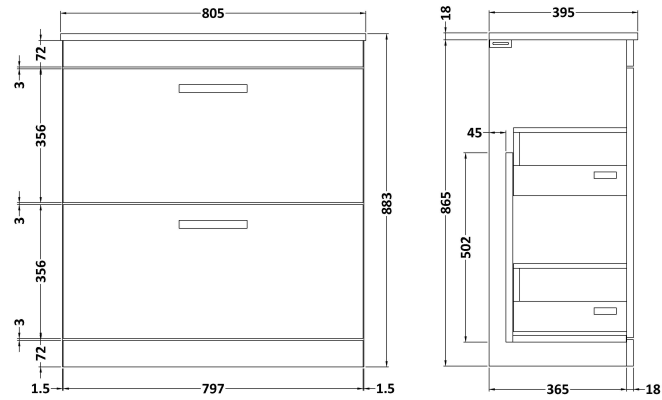

Sales Code: ATH079B

Description: 800 Fs 2-Drawer Vanity & Basin 2

Packaging Details

Barcode: 5056211815020

Sales Code: NVM005

Description: Minimalist Basin 800mm

Product Dimensions

Height (mm):	170
Width (mm):	800
Depth (mm):	390
Nett Weight (kg):	16.9

Packaging Dimensions

Height (mm):	400
Width (mm):	820
Depth (mm):	200
Gross Weight (kg):	16.9

Packaging Data

Box Colour:	Brown Cardboard Box - Printed
Box Qty:	1
Label Size:	100 x 50
Label Colour:	White Label
Label Qty:	2

Outer Box Dimensions (If Applicable)

Height (mm):	
Width (mm):	
Depth (mm):	
Gross Weight (kg):	
Barcode:	5055146194675

Product Details

Country of Origin:	China
Fitting Instruction:	No
Certification:	CE: No WRAS: N/A WRAS No: N/A
Product Material:	Vitreous China
Fixing Supplied:	No

Height (mm):	885
Width (mm):	820
Depth (mm):	405
Gross Weight (kg):	32

Packaging Data

Box Colour:	Brown Cardboard Box
Box Qty:	1
Label Size:	100 x 50
Label Colour:	White Label
Label Qty:	2

Outer Box Dimensions (If Applicable)