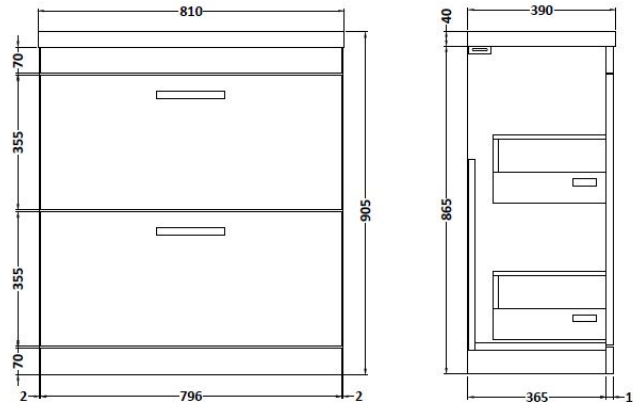

Packaging Dimensions

Height (mm):	400
Width (mm):	820
Depth (mm):	200
Gross Weight (kg):	16.9

Packaging Data

Box Colour:	Brown Cardboard Box - Printed
Box Qty:	1
Label Size:	100 x 50
Label Colour:	White Label
Label Qty:	2

Outer Box Dimensions (If Applicable)

Height (mm):	
Width (mm):	
Depth (mm):	
Gross Weight (kg):	
Barcode:	5055146194675

Product Details

Country of Origin:	China
Fitting Instruction:	No
Certification:	CE: No WRAS: N/A WRAS No: N/A
Product Material:	Vitreous China
Fixing Supplied:	No

Sales Code: MOC305

Description: 800 Floor Standing 2-Drawer Basin Unit

800 2 - DRAWER FLOOR UNIT

Product Dimensions

Height (mm):	865
Width (mm):	800
Depth (mm):	383
Nett Weight (kg):	31.5

Packaging Dimensions

Height (mm):	885
Width (mm):	820
Depth (mm):	405
Gross Weight (kg):	32

Packaging Data

Box Colour:	Brown Cardboard Box
Box Qty:	1
Label Size:	100 x 50
Label Colour:	White Label
Label Qty:	2

Outer Box Dimensions (If Applicable)