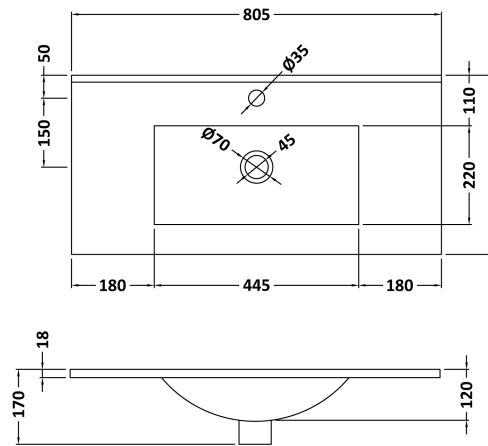

Sales Code: ATH079B

Description: 800 Fs 2-Drawer Vanity & Basin 2

Packaging Details

Barcode: 5056211815020

Sales Code: NVM005

Description: Minimalist Basin 800mm

Product Dimensions

Height (mm):	170
Width (mm):	800
Depth (mm):	390
Nett Weight (kg):	16.9

Packaging Dimensions

Height (mm):	400
Width (mm):	820
Depth (mm):	200
Gross Weight (kg):	16.9

Packaging Data

Box Colour:	Brown Cardboard Box - Printed
Box Qty:	1
Label Size:	100 x 50
Label Colour:	White Label
Label Qty:	2

Outer Box Dimensions (If Applicable)

Height (mm):	
Width (mm):	
Depth (mm):	
Gross Weight (kg):	
Barcode:	5055146194675

Product Details

Country of Origin:	China
Fitting Instruction:	No
Certification:	CE: No WRAS: N/A WRAS No: N/A
Product Material:	Vitreous China
Fixing Supplied:	No

Height (mm):	885
Width (mm):	820
Depth (mm):	405
Gross Weight (kg):	32

Packaging Data

Box Colour:	Brown Cardboard Box
Box Qty:	1
Label Size:	100 x 50
Label Colour:	White Label
Label Qty:	2

Outer Box Dimensions (If Applicable)