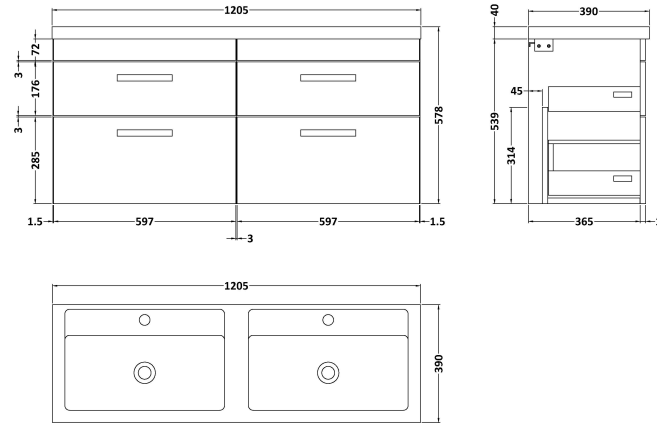

Sales Code: ATH078F

Description: 1200 Wh 4-Drawer Vanity & Double Basin

Packaging Details

Barcode: 5056211888819

Sales Code: MOC393

Description: 600 Wall Hung 2-Drawer Basin Unit

Product Dimensions

Height (mm):	538
Width (mm):	600
Depth (mm):	383
Nett Weight (kg):	20.5

Packaging Dimensions

Height (mm):	560
Width (mm):	620
Depth (mm):	405
Gross Weight (kg):	21

Packaging Data

Box Colour:	Brown Cardboard Box
Box Qty:	1
Label Size:	100 x 50
Label Colour:	White Label
Label Qty:	2

Outer Box Dimensions (If Applicable)

Height (mm):	
Width (mm):	
Depth (mm):	
Gross Weight (kg):	
Barcode:	5055275870006

Product Details

Country of Origin:	China
Fitting Instruction:	No
Certification:	FSC: Yes CE: N/A
Colour:	Gloss Grey
Construction Method:	Cam & Wood Dowel
Construction Type:	Rigid
Cabinet Finish:	MFC Painted Gloss
Fascia Finish:	Mdf Painted Gloss
Cabinet Thickness (mm):	16
Fascia Thickness (mm):	18
Drawer Included:	Yes
Drawer Type:	80mm High Metal Softclose
No of Shelves:	0
Hinge Type:	Not Applicable
Hinge Included:	Not Applicable
Adjustable Legs:	No, Not Required
Fixings Included:	Yes
Handle Style:	Contemporary
Handle Included:	Yes, Supplied
Waste Shroud:	Yes
Handle Type:	Strap

Sales Code: CBM424

Description: Double Ceramic Basin 1208X392

Product Dimensions

Height (mm):	390
Width (mm):	1205
Depth (mm):	175
Nett Weight (kg):	27

Packaging Dimensions

Height (mm):	205
Width (mm):	1270
Depth (mm):	510
Gross Weight (kg):	27