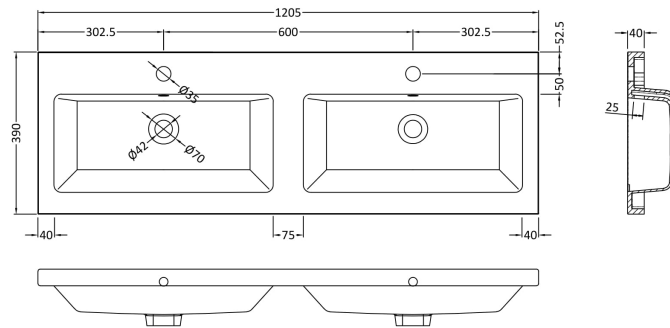

Packaging Dimensions

Height (mm):	560
Width (mm):	620
Depth (mm):	405
Gross Weight (kg):	21

Packaging Data

Box Colour:	Brown Cardboard Box
Box Qty:	1
Label Size:	100 x 50
Label Colour:	White Label
Label Qty:	2

Outer Box Dimensions (If Applicable)

Height (mm):	
Width (mm):	
Depth (mm):	
Gross Weight (kg):	
Barcode:	5055275870006

Product Details

Country of Origin:	China
Fitting Instruction:	No
Certification:	FSC: Yes CE: N/A
Colour:	Gloss Grey
Construction Method:	Cam & Wood Dowel
Construction Type:	Rigid
Cabinet Finish:	MFC Painted Gloss
Fascia Finish:	Mdf Painted Gloss
Cabinet Thickness (mm):	16
Fascia Thickness (mm):	18
Drawer Included:	Yes
Drawer Type:	80mm High Metal Softclose
No of Shelves:	0
Hinge Type:	Not Applicable
Hinge Included:	Not Applicable
Adjustable Legs:	No, Not Required
Fixings Included:	Yes
Handle Style:	Contemporary
Handle Included:	Yes, Supplied
Waste Shroud:	Yes
Handle Type:	Strap

Sales Code: CBM424

Description: Double Ceramic Basin 1208X392

Product Dimensions

Height (mm):	390
Width (mm):	1205
Depth (mm):	175
Nett Weight (kg):	27

Packaging Dimensions

Height (mm):	205
Width (mm):	1270
Depth (mm):	510
Gross Weight (kg):	27

Packaging Data

Box Colour:	Brown Cardboard Box - Printed
Box Qty:	1
Label Size:	100 x 50
Label Colour:	White Label
Label Qty:	2

Outer Box Dimensions (If Applicable)

Height (mm):	
Width (mm):	
Depth (mm):	
Gross Weight (kg):	
Barcode:	5056211875826