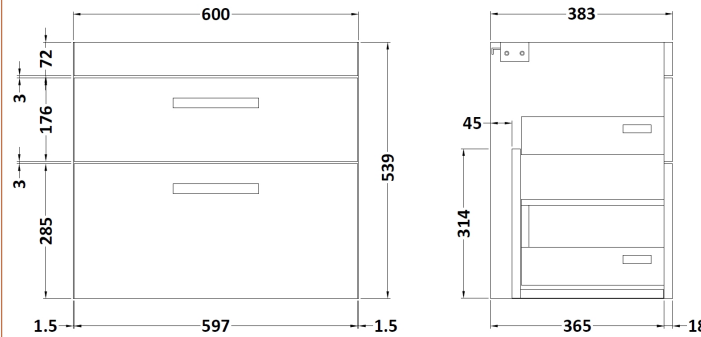

Sales Code: MOC393

Description: 600 Wall Hung 2-Drawer Basin Unit

Product Dimensions

Height (mm):	538
Width (mm):	600
Depth (mm):	383
Nett Weight (kg):	20.5

Packaging Dimensions

Height (mm):	560
Width (mm):	620
Depth (mm):	405
Gross Weight (kg):	21

Packaging Data

Box Colour:	Brown Cardboard Box
Box Qty:	1
Label Size:	100 x 50
Label Colour:	White Label
Label Qty:	2

Outer Box Dimensions (If Applicable)

Height (mm):	
Width (mm):	
Depth (mm):	
Gross Weight (kg):	
Barcode:	5055275870006

Sales Code: PMB424

Description: Double Polymarble Basin 1205 X 390

Product Dimensions

Height (mm):	390
Width (mm):	1205
Depth (mm):	157
Nett Weight (kg):	18.12

Packaging Dimensions

Height (mm):	100
Width (mm):	1205
Depth (mm):	400
Gross Weight (kg):	18.12

Packaging Data

Box Colour:	Brown Cardboard Box - Printed
Box Qty:	1
Label Size:	100 x 50
Label Colour:	White Label
Label Qty:	2

Outer Box Dimensions (If Applicable)

Height (mm):	
Width (mm):	
Depth (mm):	
Gross Weight (kg):	
Barcode:	5056211815136