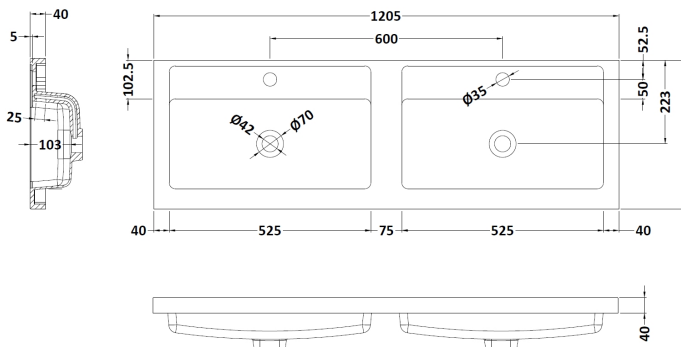

Sales Code: MOC393

Description: 600 Wall Hung 2-Drawer Basin Unit

Product Dimensions

Height (mm):	538
Width (mm):	600
Depth (mm):	383
Nett Weight (kg):	20.5

Packaging Dimensions

Height (mm):	560
Width (mm):	620
Depth (mm):	405
Gross Weight (kg):	21

Packaging Data

Box Colour:	Brown Cardboard Box
Box Qty:	1
Label Size:	100 x 50
Label Colour:	White Label
Label Qty:	2

Outer Box Dimensions (If Applicable)

Height (mm):	
Width (mm):	
Depth (mm):	
Gross Weight (kg):	
Barcode:	5055275870006

Sales Code: PMB424

Description: Double Polymarble Basin 1205 X 390

Product Dimensions

Height (mm):	390
Width (mm):	1205
Depth (mm):	157
Nett Weight (kg):	18.12

Packaging Dimensions

Height (mm):	100
Width (mm):	1205
Depth (mm):	400
Gross Weight (kg):	18.12

Packaging Data

Box Colour:	Brown Cardboard Box - Printed
Box Qty:	1
Label Size:	100 x 50
Label Colour:	White Label
Label Qty:	2

Outer Box Dimensions (If Applicable)

Height (mm):	
Width (mm):	
Depth (mm):	
Gross Weight (kg):	
Barcode:	5056211815136