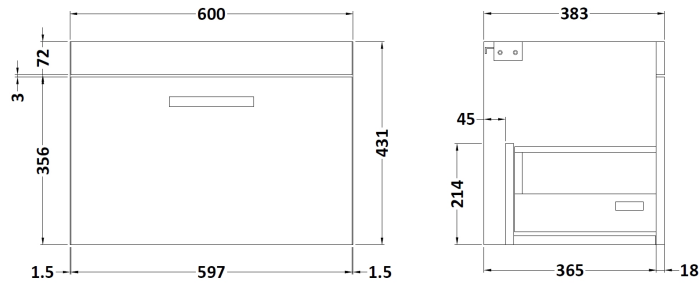

Sales Code: ATH077C

Description: 1200 Wh 2-Drawer Vanity & Double Basin

Packaging Details

Barcode: 5056211815358

Sales Code: MOC383

Description: 600 Wall Hung Single Drawer Basin Unit

Product Dimensions

Height (mm):	430
Width (mm):	600
Depth (mm):	383
Nett Weight (kg):	13

Packaging Dimensions

Height (mm):	450
Width (mm):	620
Depth (mm):	405
Gross Weight (kg):	13.5

Packaging Data

Box Colour:	Brown Cardboard Box
Box Qty:	1
Label Size:	100 x 50
Label Colour:	White Label
Label Qty:	2

Outer Box Dimensions (If Applicable)

Height (mm):	
Width (mm):	
Depth (mm):	
Gross Weight (kg):	
Barcode:	5055275869994

Product Details

Country of Origin:	China
Fitting Instruction:	No
Certification:	FSC: Yes CE: N/A
Colour:	Gloss Grey
Construction Method:	Cam & Wood Dowel
Construction Type:	Rigid
Cabinet Finish:	Mdf Painted Gloss
Fascia Finish:	Mdf Painted Gloss
Cabinet Thickness (mm):	16
Fascia Thickness (mm):	18
Drawer Included:	Yes
Drawer Type:	80mm High Metal Softclose
No of Shelves:	0
Hinge Type:	Not Applicable
Hinge Included:	Not Applicable
Adjustable Legs:	No, Not Required
Fixings Included:	Yes
Handle Style:	Contemporary
Handle Included:	Yes, Supplied
Waste Shroud:	Yes
Handle Type:	Strap

Sales Code: PMB424

Description: Double Polymarble Basin 1205 X 390

Product Dimensions

Height (mm):	390
Width (mm):	1205
Depth (mm):	157
Nett Weight (kg):	18.12

Packaging Dimensions

Height (mm):	100
Width (mm):	1205
Depth (mm):	400
Gross Weight (kg):	18.12