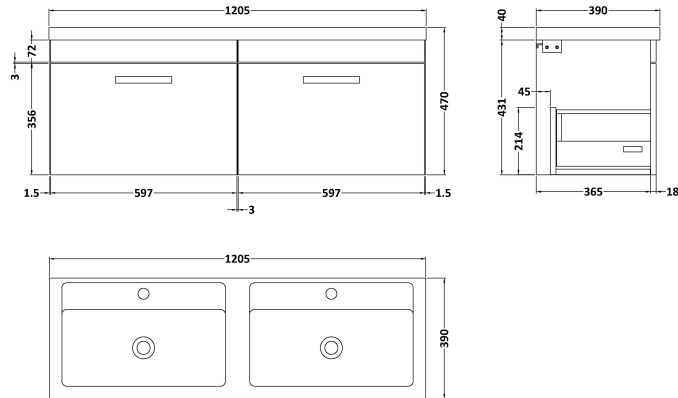

Sales Code: ATH077C

Description: 1200 Wh 2-Drawer Vanity & Double Basin

Packaging Details

Barcode: 5056211815358

Sales Code: MOC383

Description: 600 Wall Hung Single Drawer Basin Unit

Product Dimensions

Height (mm):	430
Width (mm):	600
Depth (mm):	383
Nett Weight (kg):	13

Packaging Dimensions

Height (mm):	450
Width (mm):	620
Depth (mm):	405
Gross Weight (kg):	13.5

Packaging Data

Box Colour:	Brown Cardboard Box
Box Qty:	1
Label Size:	100 x 50
Label Colour:	White Label
Label Qty:	2

Outer Box Dimensions (If Applicable)

Height (mm):	
Width (mm):	
Depth (mm):	
Gross Weight (kg):	
Barcode:	5055275869994

Product Details

Country of Origin:	China
Fitting Instruction:	No
Certification:	FSC: Yes CE: N/A
Colour:	Gloss Grey
Construction Method:	Cam & Wood Dowel
Construction Type:	Rigid
Cabinet Finish:	Mdf Painted Gloss
Fascia Finish:	Mdf Painted Gloss
Cabinet Thickness (mm):	16
Fascia Thickness (mm):	18
Drawer Included:	Yes
Drawer Type:	80mm High Metal Softclose
No of Shelves:	0
Hinge Type:	Not Applicable
Hinge Included:	Not Applicable
Adjustable Legs:	No, Not Required
Fixings Included:	Yes
Handle Style:	Contemporary
Handle Included:	Yes, Supplied
Waste Shroud:	Yes
Handle Type:	Strap

Sales Code: PMB424

Description: Double Polymarble Basin 1205 X 390

Product Dimensions

Height (mm):	390
Width (mm):	1205
Depth (mm):	157
Nett Weight (kg):	18.12

Packaging Dimensions

Height (mm):	100
Width (mm):	1205
Depth (mm):	400
Gross Weight (kg):	18.12