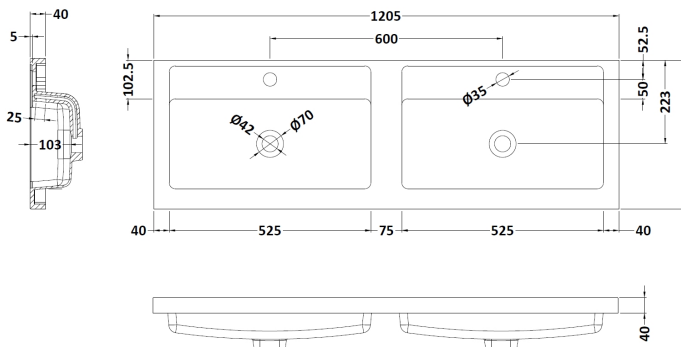

Packaging Dimensions

Height (mm):	450
Width (mm):	620
Depth (mm):	405
Gross Weight (kg):	13.5

Packaging Data

Box Colour:	Brown Cardboard Box
Box Qty:	1
Label Size:	100 x 50
Label Colour:	White Label
Label Qty:	2

Outer Box Dimensions (If Applicable)

Height (mm):	
Width (mm):	
Depth (mm):	
Gross Weight (kg):	
Barcode:	5055275869994

Product Details

Country of Origin:	China
Fitting Instruction:	No
Certification:	FSC: Yes CE: N/A
Colour:	Gloss Grey
Construction Method:	Cam & Wood Dowel
Construction Type:	Rigid
Cabinet Finish:	Mdf Painted Gloss
Fascia Finish:	Mdf Painted Gloss
Cabinet Thickness (mm):	16
Fascia Thickness (mm):	18
Drawer Included:	Yes
Drawer Type:	80mm High Metal Softclose
No of Shelves:	0
Hinge Type:	Not Applicable
Hinge Included:	Not Applicable
Adjustable Legs:	No, Not Required
Fixings Included:	Yes
Handle Style:	Contemporary
Handle Included:	Yes, Supplied
Waste Shroud:	Yes
Handle Type:	Strap

Sales Code: PMB424

Description: Double Polymarble Basin 1205 X 390

Product Dimensions

Height (mm):	390
Width (mm):	1205
Depth (mm):	157
Nett Weight (kg):	18.12

Packaging Dimensions

Height (mm):	100
Width (mm):	1205
Depth (mm):	400
Gross Weight (kg):	18.12

Packaging Data

Box Colour:	Brown Cardboard Box - Printed
Box Qty:	1
Label Size:	100 x 50
Label Colour:	White Label
Label Qty:	2

Outer Box Dimensions (If Applicable)

Height (mm):	
Width (mm):	
Depth (mm):	
Gross Weight (kg):	
Barcode:	5056211815136