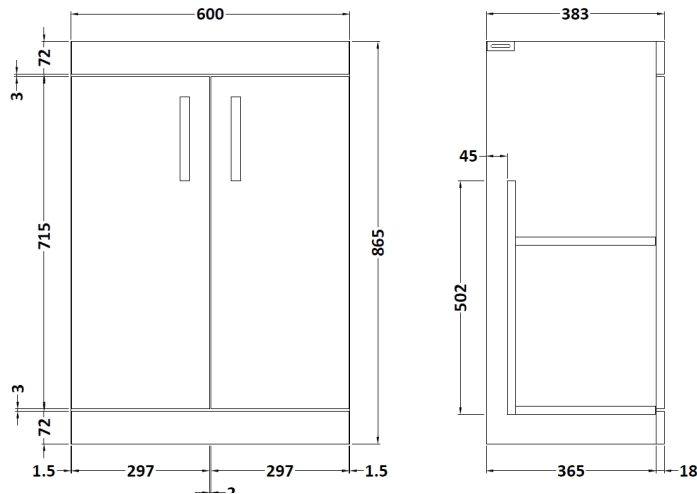

Sales Code: ATH075D

Description: 600 Fs 2-Door Vanity & Basin 3

Packaging Details

Barcode: 5056211864295

Sales Code: MOC303

Description: 600 Floor Standing 2-Door Basin Unit

Product Dimensions

Height (mm):	865
Width (mm):	600
Depth (mm):	383
Nett Weight (kg):	21

Packaging Dimensions

Height (mm):	405
Width (mm):	620
Depth (mm):	885
Gross Weight (kg):	21.5

Packaging Data

Box Colour:	Brown Cardboard Box
Box Qty:	1
Label Size:	100 x 50
Label Colour:	White Label
Label Qty:	2

Sales Code: NVM033

Description: 600 Thin Edged Basin 1Th

Product Dimensions

Height (mm):	170
Width (mm):	610
Depth (mm):	395
Nett Weight (kg):	11

Packaging Dimensions

Height (mm):	190
Width (mm):	630
Depth (mm):	415
Gross Weight (kg):	11.5

Packaging Data

Box Colour:	Brown Cardboard Box - Printed
Box Qty:	1
Label Size:	100 x 50
Label Colour:	White Label
Label Qty:	2

Outer Box Dimensions (If Applicable)

Height (mm):	
Width (mm):	
Depth (mm):	
Gross Weight (kg):	
Barcode:	5056211853428