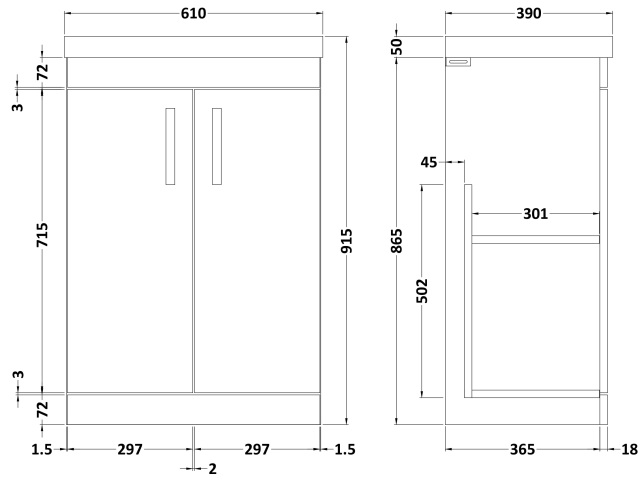

Sales Code: ATH075D

Description: 600 Fs 2-Door Vanity & Basin 3

Packaging Details

Barcode: 5056211864295

Sales Code: MOC303

Description: 600 Floor Standing 2-Door Basin Unit

Product Dimensions

Height (mm):	865
Width (mm):	600
Depth (mm):	383
Nett Weight (kg):	21

Packaging Dimensions

Height (mm):	405
Width (mm):	620
Depth (mm):	885
Gross Weight (kg):	21.5

Packaging Data

Box Colour:	Brown Cardboard Box
Box Qty:	1
Label Size:	100 x 50
Label Colour:	White Label
Label Qty:	2

Sales Code: NVM033

Description: 600 Thin Edged Basin 1Th

Product Dimensions

Height (mm):	170
Width (mm):	610
Depth (mm):	395
Nett Weight (kg):	11

Packaging Dimensions

Height (mm):	190
Width (mm):	630
Depth (mm):	415
Gross Weight (kg):	11.5

Packaging Data

Box Colour:	Brown Cardboard Box - Printed
Box Qty:	1
Label Size:	100 x 50
Label Colour:	White Label
Label Qty:	2

Outer Box Dimensions (If Applicable)

Height (mm):	
Width (mm):	
Depth (mm):	
Gross Weight (kg):	
Barcode:	5056211853428