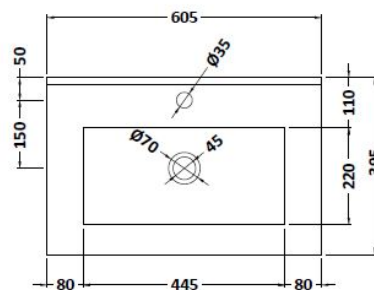

### Product Dimensions

Height (mm):	170
Width (mm):	600
Depth (mm):	390
Nett Weight (kg):	10.76

### Packaging Dimensions

Height (mm):	200
Width (mm):	400
Depth (mm):	620
Gross Weight (kg):	10.76

### Product Dimensions

Height (mm):	865
Width (mm):	600
Depth (mm):	383
Nett Weight (kg):	21

### Packaging Dimensions

Height (mm):	405
Width (mm):	620
Depth (mm):	885
Gross Weight (kg):	21.5