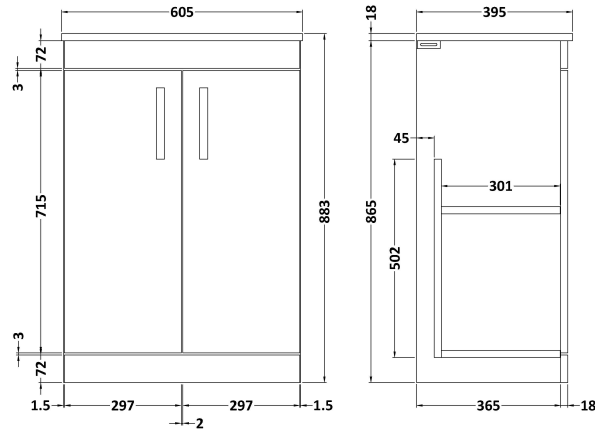

Sales Code: ATH075B

Description: 600 Fs 2-Door Vanity & Basin 2

Packaging Details

Barcode: 5056211814900