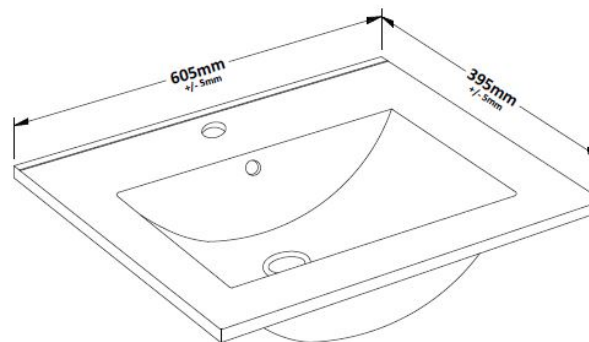

### Product Dimensions

Height (mm):	170
Width (mm):	600
Depth (mm):	390
Nett Weight (kg):	10.76

### Packaging Dimensions

Height (mm):	200
Width (mm):	400
Depth (mm):	620
Gross Weight (kg):	10.76

### Product Dimensions

Height (mm):	865
Width (mm):	600
Depth (mm):	383
Nett Weight (kg):	21

### Packaging Dimensions

Height (mm):	405
Width (mm):	620
Depth (mm):	885
Gross Weight (kg):	21.5