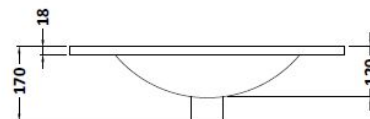

### Product Dimensions

Height (mm):	170
Width (mm):	600
Depth (mm):	390
Nett Weight (kg):	10.76

### Packaging Dimensions

Height (mm):	200
Width (mm):	400
Depth (mm):	620
Gross Weight (kg):	10.76

### Outer Box Dimensions (If Applicable)

Height (mm):	
Width (mm):	
Depth (mm):	
Gross Weight (kg):	
Barcode:	5055146194668