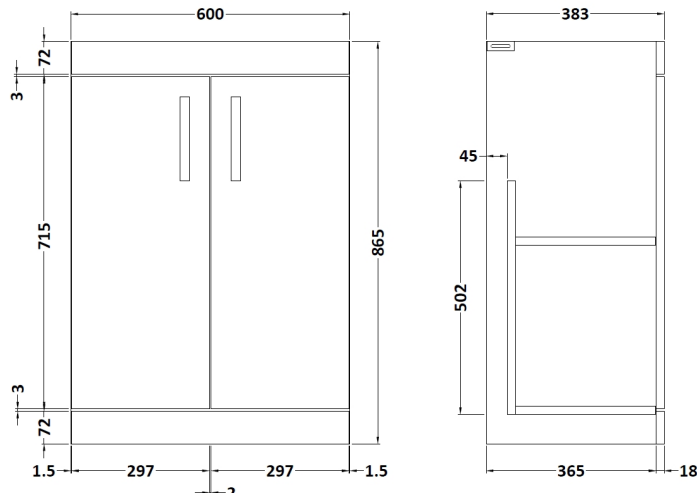

### Product Dimensions

Height (mm):	170
Width (mm):	600
Depth (mm):	390
Nett Weight (kg):	10.76

### Outer Box Dimensions (If Applicable)

Height (mm):	
Width (mm):	
Depth (mm):	
Gross Weight (kg):	
Barcode:	5055146194668

### Product Dimensions

Height (mm):	865
Width (mm):	600
Depth (mm):	383
Nett Weight (kg):	21

### Packaging Dimensions

Height (mm):	405
Width (mm):	620
Depth (mm):	885
Gross Weight (kg):	21.5