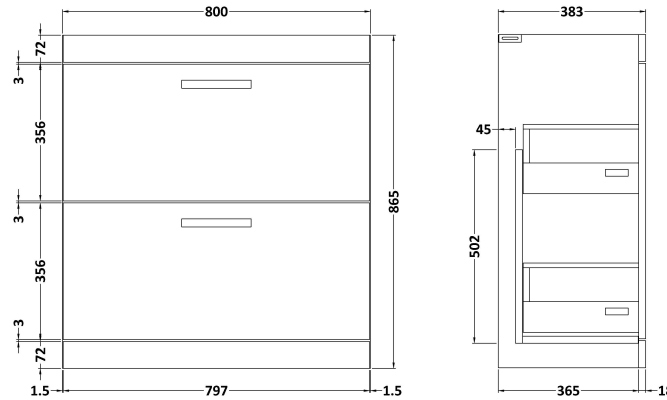

Sales Code: ATH055D

Description: 800 Fs 2-Drawer Vanity & Basin 3

Packaging Details

Barcode: 5056211864141

Sales Code: MOE105

Description: 800 Floor Standing 2-Drawer Basin Unit

Product Dimensions

Height (mm):	865
Width (mm):	800
Depth (mm):	383
Nett Weight (kg):	31.5

Packaging Dimensions

Height (mm):	405
Width (mm):	820
Depth (mm):	885
Gross Weight (kg):	32

Packaging Data

Box Colour:	Brown Cardboard Box - Printed	
Box Qty:	0	
Label Size:	0 x 0	
Label Colour:	White Label	
Label Qty:	2	

Outer Box Dimensions (If Applicable)

Height (mm):	
Width (mm):	
Depth (mm):	
Gross Weight (kg):	
Barcode:	5055275880708

Product Details

Country of Origin:	China	
Fitting Instruction:	No	
Certification:	FSC: Yes	CE: N/A
Colour:	Gloss White	
Construction Method:	Cam & Wood Dowel	
Construction Type:	Rigid	
Cabinet Finish:	MFC Painted Gloss	
Fascia Finish:	Mdf Painted Gloss	
Cabinet Thickness (mm):	16	
Fascia Thickness (mm):	18	
Drawer Included:	Yes	
Drawer Type:	80mm High Metal S/C Inc Galler	
No of Shelves:	0	
Hinge Type:	Not Applicable	
Hinge Included:	Not Applicable	
Adjustable Legs:	No, Not Required	
Fixings Included:	Yes	
Handle Style:	Contemporary	
Handle Included:	Yes, Supplied	
Waste Shroud:	Yes	
Handle Type:	D-Shape	

Sales Code: NVM035

Description: 800 Thin Edged Basin 1Th

Product Dimensions

Height (mm):	170
Width (mm):	810
Depth (mm):	395
Nett Weight (kg):	14.5

Packaging Dimensions

Height (mm):	190
Width (mm):	830
Depth (mm):	415
Gross Weight (kg):	15