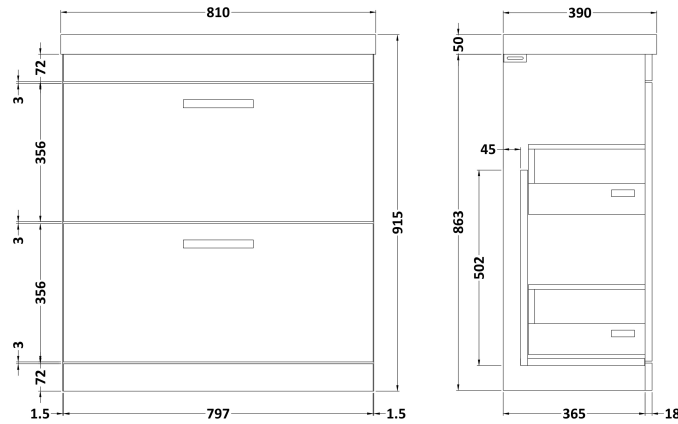

Sales Code: ATH055D

Description: 800 Fs 2-Drawer Vanity & Basin 3

Packaging Details

Barcode: 5056211864141

Sales Code: MOE105

Description: 800 Floor Standing 2-Drawer Basin Unit

Product Dimensions

Height (mm):	865
Width (mm):	800
Depth (mm):	383
Nett Weight (kg):	31.5

Packaging Dimensions

Height (mm):	405
Width (mm):	820
Depth (mm):	885
Gross Weight (kg):	32

Packaging Data

Box Colour:	Brown Cardboard Box - Printed	
Box Qty:	0	
Label Size:	0 x 0	
Label Colour:	White Label	
Label Qty:	2	

Outer Box Dimensions (If Applicable)

Height (mm):	
Width (mm):	
Depth (mm):	
Gross Weight (kg):	
Barcode:	5055275880708

Product Details

Country of Origin:	China	
Fitting Instruction:	No	
Certification:	FSC: Yes	CE: N/A
Colour:	Gloss White	
Construction Method:	Cam & Wood Dowel	
Construction Type:	Rigid	
Cabinet Finish:	MFC Painted Gloss	
Fascia Finish:	Mdf Painted Gloss	
Cabinet Thickness (mm):	16	
Fascia Thickness (mm):	18	
Drawer Included:	Yes	
Drawer Type:	80mm High Metal S/C Inc Galler	
No of Shelves:	0	
Hinge Type:	Not Applicable	
Hinge Included:	Not Applicable	
Adjustable Legs:	No, Not Required	
Fixings Included:	Yes	
Handle Style:	Contemporary	
Handle Included:	Yes, Supplied	
Waste Shroud:	Yes	
Handle Type:	D-Shape	

Sales Code: NVM035

Description: 800 Thin Edged Basin 1Th

Product Dimensions

Height (mm):	170
Width (mm):	810
Depth (mm):	395
Nett Weight (kg):	14.5

Packaging Dimensions

Height (mm):	190
Width (mm):	830
Depth (mm):	415
Gross Weight (kg):	15