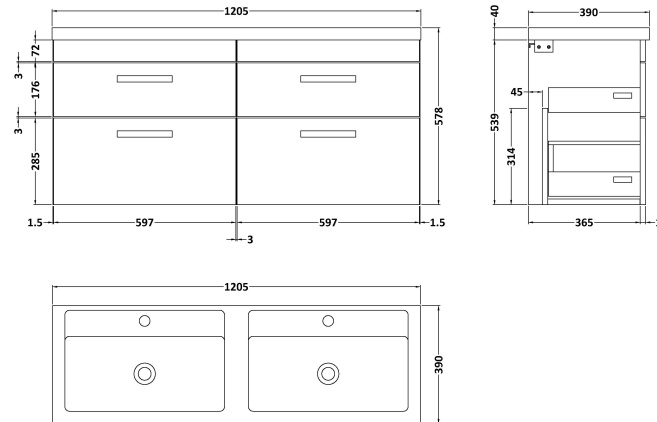

Sales Code: ATH049F

Description: 1200 Wh 4-Drawer Vanity & Double Basin

Packaging Details

Barcode: 5056211888772

Sales Code: MOC593

Description: 600 Wall Hung 2-Drawer Basin Unit

Product Dimensions

Height (mm):	538
Width (mm):	600
Depth (mm):	383
Nett Weight (kg):	28

Packaging Dimensions

Height (mm):	560
Width (mm):	620
Depth (mm):	405
Gross Weight (kg):	28

Packaging Data

Box Colour:	Brown Cardboard Box
Box Qty:	1
Label Size:	100 x 50
Label Colour:	White Label
Label Qty:	2

Outer Box Dimensions (If Applicable)

Height (mm):	
Width (mm):	
Depth (mm):	
Gross Weight (kg):	
Barcode:	5055275880470

Product Details

Country of Origin:	United Kingdom	
Fitting Instruction:	No	
Certification:	FSC: Yes	CE: N/A
Colour:	Stone Grey	
Construction Method:	Cam & Wood Dowel	
Construction Type:	Rigid	
Cabinet Finish:	MFC Smooth Matt	
Fascia Finish:	MFC Smooth Matt	
Cabinet Thickness (mm):	18	
Fascia Thickness (mm):	18	
Drawer Included:	Yes	
Drawer Type:	80mm High Metal Softclose	
No of Shelves:	0	
Hinge Type:	Not Applicable	
Hinge Included:	Not Applicable	
Adjustable Legs:	No, Not Required	
Fixings Included:	Yes	
Handle Style:	Contemporary	
Handle Included:	Yes, Supplied	
Waste Shroud:	Yes	
Handle Type:	D-Shape	

Sales Code: CBM424

Description: Double Ceramic Basin 1208X392

Product Dimensions

Height (mm):	390
Width (mm):	1205
Depth (mm):	175
Nett Weight (kg):	27

Packaging Dimensions

Height (mm):	205
Width (mm):	1270
Depth (mm):	510
Gross Weight (kg):	27