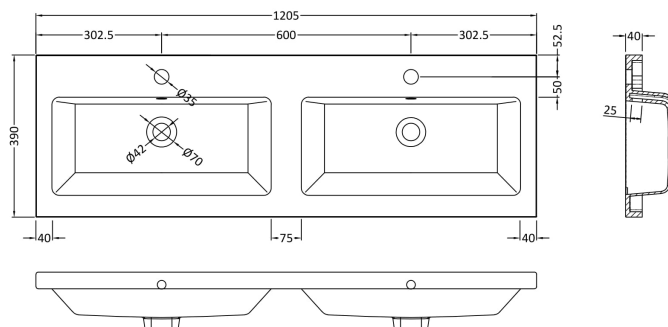

Packaging Dimensions

Height (mm):	560
Width (mm):	620
Depth (mm):	405
Gross Weight (kg):	28

Packaging Data

Box Colour:	Brown Cardboard Box
Box Qty:	1
Label Size:	100 x 50
Label Colour:	White Label
Label Qty:	2

Outer Box Dimensions (If Applicable)

Height (mm):	
Width (mm):	
Depth (mm):	
Gross Weight (kg):	
Barcode:	5055275880470

Product Details

Country of Origin:	United Kingdom	
Fitting Instruction:	No	
Certification:	FSC: Yes	CE: N/A
Colour:	Stone Grey	
Construction Method:	Cam & Wood Dowel	
Construction Type:	Rigid	
Cabinet Finish:	MFC Smooth Matt	
Fascia Finish:	MFC Smooth Matt	
Cabinet Thickness (mm):	18	
Fascia Thickness (mm):	18	
Drawer Included:	Yes	
Drawer Type:	80mm High Metal Softclose	
No of Shelves:	0	
Hinge Type:	Not Applicable	
Hinge Included:	Not Applicable	
Adjustable Legs:	No, Not Required	
Fixings Included:	Yes	
Handle Style:	Contemporary	
Handle Included:	Yes, Supplied	
Waste Shroud:	Yes	
Handle Type:	D-Shape	

Sales Code: CBM424

Description: Double Ceramic Basin 1208X392

Product Dimensions

Height (mm):	390
Width (mm):	1205
Depth (mm):	175
Nett Weight (kg):	27

Packaging Dimensions

Height (mm):	205
Width (mm):	1270
Depth (mm):	510
Gross Weight (kg):	27

Packaging Data

Box Colour:	Brown Cardboard Box - Printed
Box Qty:	1
Label Size:	100 x 50
Label Colour:	White Label
Label Qty:	2

Outer Box Dimensions (If Applicable)

Height (mm):	
Width (mm):	
Depth (mm):	
Gross Weight (kg):	
Barcode:	5056211875826