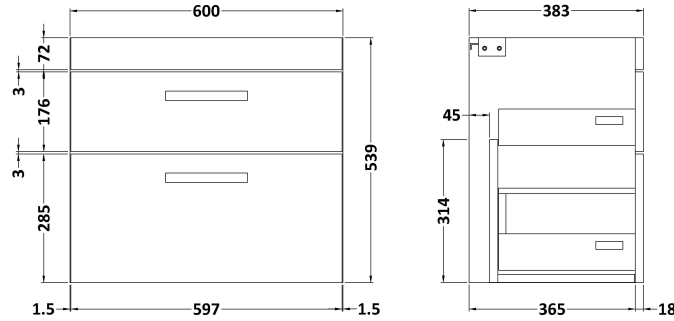

Sales Code: ATH049F

Description: 1200 Wh 4-Drawer Vanity & Double Basin

Packaging Details

Barcode: 5056211888772

Sales Code: MOC593

Description: 600 Wall Hung 2-Drawer Basin Unit

Product Dimensions

Height (mm):	538
Width (mm):	600
Depth (mm):	383
Nett Weight (kg):	28

Packaging Dimensions

Height (mm):	560
Width (mm):	620
Depth (mm):	405
Gross Weight (kg):	28

Packaging Data

Box Colour:	Brown Cardboard Box
Box Qty:	1
Label Size:	100 x 50
Label Colour:	White Label
Label Qty:	2

Outer Box Dimensions (If Applicable)

Height (mm):	
Width (mm):	
Depth (mm):	
Gross Weight (kg):	
Barcode:	5055275880470

Product Details

Country of Origin:	United Kingdom	
Fitting Instruction:	No	
Certification:	FSC: Yes	CE: N/A
Colour:	Stone Grey	
Construction Method:	Cam & Wood Dowel	
Construction Type:	Rigid	
Cabinet Finish:	MFC Smooth Matt	
Fascia Finish:	MFC Smooth Matt	
Cabinet Thickness (mm):	18	
Fascia Thickness (mm):	18	
Drawer Included:	Yes	
Drawer Type:	80mm High Metal Softclose	
No of Shelves:	0	
Hinge Type:	Not Applicable	
Hinge Included:	Not Applicable	
Adjustable Legs:	No, Not Required	
Fixings Included:	Yes	
Handle Style:	Contemporary	
Handle Included:	Yes, Supplied	
Waste Shroud:	Yes	
Handle Type:	D-Shape	

Sales Code: CBM424

Description: Double Ceramic Basin 1208X392

Product Dimensions

Height (mm):	390
Width (mm):	1205
Depth (mm):	175
Nett Weight (kg):	27

Packaging Dimensions

Height (mm):	205
Width (mm):	1270
Depth (mm):	510
Gross Weight (kg):	27