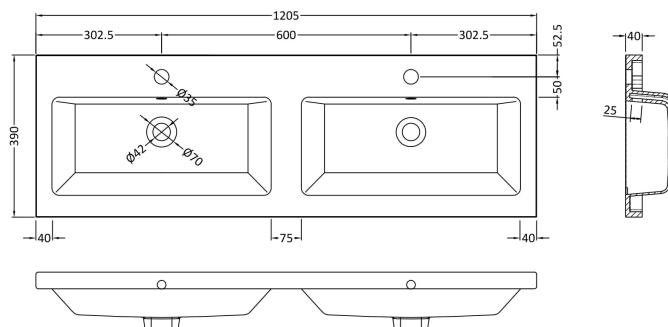

Packaging Dimensions

Height (mm):	450
Width (mm):	620
Depth (mm):	405
Gross Weight (kg):	13.5

Packaging Data

Box Colour:	Brown Cardboard Box
Box Qty:	1
Label Size:	100 x 50
Label Colour:	White Label
Label Qty:	2

Outer Box Dimensions (If Applicable)

Height (mm):	
Width (mm):	
Depth (mm):	
Gross Weight (kg):	
Barcode:	5055275825587

Product Details

Country of Origin:	United Kingdom	
Fitting Instruction:	No	
Certification:	FSC: Yes	CE: N/A
Colour:	Hacienda Black	
Construction Method:	Cam & Wood Dowel	
Construction Type:	Rigid	
Cabinet Finish:	MFC Textured Woodgrain	
Fascia Finish:	MFC Textured Woodgrain	
Cabinet Thickness (mm):	18	
Fascia Thickness (mm):	18	
Drawer Included:	Yes	
Drawer Type:	80mm High Metal Softclose	
No of Shelves:	0	
Hinge Type:	Not Applicable	
Hinge Included:	Not Applicable	
Adjustable Legs:	No, Not Required	
Fixings Included:	Yes	
Handle Style:	Contemporary	
Handle Included:	Yes, Supplied	
Waste Shroud:	Yes	
Handle Type:	D-Shape	

Sales Code: CBM424

Description: Double Ceramic Basin 1208X392

Product Dimensions

Height (mm):	390
Width (mm):	1205
Depth (mm):	175
Nett Weight (kg):	27

Packaging Dimensions

Height (mm):	205
Width (mm):	1270
Depth (mm):	510
Gross Weight (kg):	27

Packaging Data

Box Colour:	Brown Cardboard Box - Printed
Box Qty:	1
Label Size:	100 x 50
Label Colour:	White Label
Label Qty:	2

Outer Box Dimensions (If Applicable)

Height (mm):	
Width (mm):	
Depth (mm):	
Gross Weight (kg):	
Barcode:	5056211875826