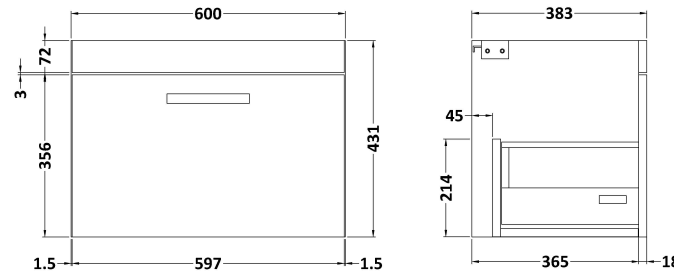

Sales Code: ATH040F

Description: 1200 Wh 2-Drawer Vanity & Double Basin

Packaging Details

Barcode: 5056211888697

Sales Code: MOD683

Description: 600 Wall Hung Single Drawer Basin Unit

Product Dimensions

Height (mm):	430
Width (mm):	600
Depth (mm):	383
Nett Weight (kg):	13

Packaging Dimensions

Height (mm):	450
Width (mm):	620
Depth (mm):	405
Gross Weight (kg):	13.5

Packaging Data

Box Colour:	Brown Cardboard Box
Box Qty:	1
Label Size:	100 x 50
Label Colour:	White Label
Label Qty:	2

Outer Box Dimensions (If Applicable)

Height (mm):	
Width (mm):	
Depth (mm):	
Gross Weight (kg):	
Barcode:	5055275825587

Product Details

Country of Origin:	United Kingdom	
Fitting Instruction:	No	
Certification:	FSC: Yes	CE: N/A
Colour:	Hacienda Black	
Construction Method:	Cam & Wood Dowel	
Construction Type:	Rigid	
Cabinet Finish:	MFC Textured Woodgrain	
Fascia Finish:	MFC Textured Woodgrain	
Cabinet Thickness (mm):	18	
Fascia Thickness (mm):	18	
Drawer Included:	Yes	
Drawer Type:	80mm High Metal Softclose	
No of Shelves:	0	
Hinge Type:	Not Applicable	
Hinge Included:	Not Applicable	
Adjustable Legs:	No, Not Required	
Fixings Included:	Yes	
Handle Style:	Contemporary	
Handle Included:	Yes, Supplied	
Waste Shroud:	Yes	
Handle Type:	D-Shape	

Sales Code: CBM424

Description: Double Ceramic Basin 1208X392

Product Dimensions

Height (mm):	390
Width (mm):	1205
Depth (mm):	175
Nett Weight (kg):	27

Packaging Dimensions

Height (mm):	205
Width (mm):	1270
Depth (mm):	510
Gross Weight (kg):	27