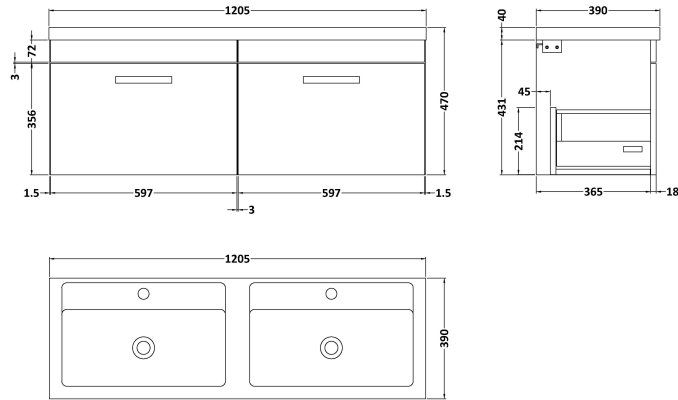

Sales Code: ATH040F

Description: 1200 Wh 2-Drawer Vanity & Double Basin

Packaging Details

Barcode: 5056211888697

Sales Code: MOD683

Description: 600 Wall Hung Single Drawer Basin Unit

Product Dimensions

Height (mm):	430
Width (mm):	600
Depth (mm):	383
Nett Weight (kg):	13

Packaging Dimensions

Height (mm):	450
Width (mm):	620
Depth (mm):	405
Gross Weight (kg):	13.5

Packaging Data

Box Colour:	Brown Cardboard Box
Box Qty:	1
Label Size:	100 x 50
Label Colour:	White Label
Label Qty:	2

Outer Box Dimensions (If Applicable)

Height (mm):	
Width (mm):	
Depth (mm):	
Gross Weight (kg):	
Barcode:	5055275825587

Product Details

Country of Origin:	United Kingdom	
Fitting Instruction:	No	
Certification:	FSC: Yes	CE: N/A
Colour:	Hacienda Black	
Construction Method:	Cam & Wood Dowel	
Construction Type:	Rigid	
Cabinet Finish:	MFC Textured Woodgrain	
Fascia Finish:	MFC Textured Woodgrain	
Cabinet Thickness (mm):	18	
Fascia Thickness (mm):	18	
Drawer Included:	Yes	
Drawer Type:	80mm High Metal Softclose	
No of Shelves:	0	
Hinge Type:	Not Applicable	
Hinge Included:	Not Applicable	
Adjustable Legs:	No, Not Required	
Fixings Included:	Yes	
Handle Style:	Contemporary	
Handle Included:	Yes, Supplied	
Waste Shroud:	Yes	
Handle Type:	D-Shape	

Sales Code: CBM424

Description: Double Ceramic Basin 1208X392

Product Dimensions

Height (mm):	390
Width (mm):	1205
Depth (mm):	175
Nett Weight (kg):	27

Packaging Dimensions

Height (mm):	205
Width (mm):	1270
Depth (mm):	510
Gross Weight (kg):	27