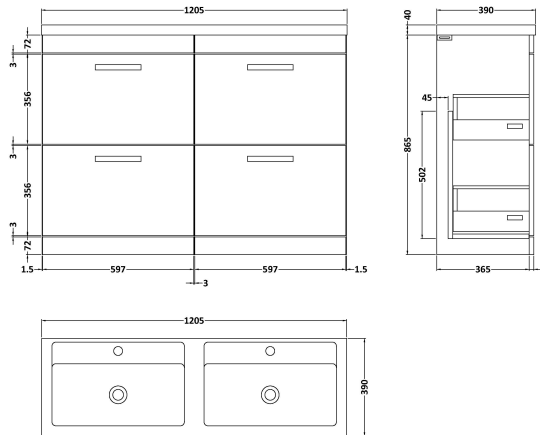

Sales Code: ATH034F

Description: 1200 Fs 4-Drawer Vanity & Double Basin

Packaging Details

Barcode: 5056211888642

Sales Code: MOE133

Description: 600 Floor Standing 2-Drawer Basin Unit

Product Dimensions

Height (mm):	865
Width (mm):	600
Depth (mm):	383
Nett Weight (kg):	26

Packaging Dimensions

Height (mm):	885
Width (mm):	620
Depth (mm):	405
Gross Weight (kg):	26.5

Packaging Data

Box Colour:	Brown Cardboard Box - Printed
Box Qty:	0
Label Size:	0 x 0
Label Colour:	White Label
Label Qty:	2

Outer Box Dimensions (If Applicable)

Height (mm):	
Width (mm):	
Depth (mm):	
Gross Weight (kg):	
Barcode:	5055275880647

Product Details

Country of Origin:	China
Fitting Instruction:	No
Certification:	FSC: Yes CE: N/A
Colour:	Gloss White
Construction Method:	Cam & Wood Dowel
Construction Type:	Rigid
Cabinet Finish:	MFC Painted Gloss
Fascia Finish:	Mdf Painted Gloss
Cabinet Thickness (mm):	16
Fascia Thickness (mm):	18
Drawer Included:	Yes
Drawer Type:	80mm High Metal S/C Inc Galler
No of Shelves:	0
Hinge Type:	Not Applicable
Hinge Included:	Not Applicable
Adjustable Legs:	No, Not Required
Fixings Included:	Yes
Handle Style:	Contemporary
Handle Included:	Yes, Supplied
Waste Shroud:	Yes
Handle Type:	D-Shape

Sales Code: CBM424

Description: Double Ceramic Basin 1208X392

Product Dimensions

Height (mm):	390
Width (mm):	1205
Depth (mm):	175
Nett Weight (kg):	27

Packaging Dimensions

Height (mm):	205
Width (mm):	1270
Depth (mm):	510
Gross Weight (kg):	27