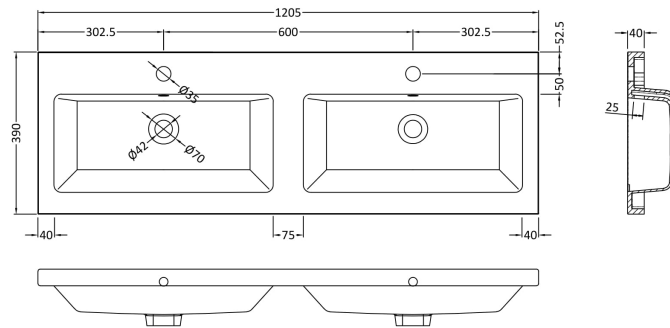

Packaging Dimensions

Height (mm):	885
Width (mm):	620
Depth (mm):	405
Gross Weight (kg):	26.5

Packaging Data

Box Colour:	Brown Cardboard Box - Printed
Box Qty:	0
Label Size:	0 x 0
Label Colour:	White Label
Label Qty:	2

Outer Box Dimensions (If Applicable)

Height (mm):	
Width (mm):	
Depth (mm):	
Gross Weight (kg):	
Barcode:	5055275880647

Product Details

Country of Origin:	China
Fitting Instruction:	No
Certification:	FSC: Yes CE: N/A
Colour:	Gloss White
Construction Method:	Cam & Wood Dowel
Construction Type:	Rigid
Cabinet Finish:	MFC Painted Gloss
Fascia Finish:	Mdf Painted Gloss
Cabinet Thickness (mm):	16
Fascia Thickness (mm):	18
Drawer Included:	Yes
Drawer Type:	80mm High Metal S/C Inc Galler
No of Shelves:	0
Hinge Type:	Not Applicable
Hinge Included:	Not Applicable
Adjustable Legs:	No, Not Required
Fixings Included:	Yes
Handle Style:	Contemporary
Handle Included:	Yes, Supplied
Waste Shroud:	Yes
Handle Type:	D-Shape

Sales Code: CBM424

Description: Double Ceramic Basin 1208X392

Product Dimensions

Height (mm):	390
Width (mm):	1205
Depth (mm):	175
Nett Weight (kg):	27

Packaging Dimensions

Height (mm):	205
Width (mm):	1270
Depth (mm):	510
Gross Weight (kg):	27

Packaging Data

Box Colour:	Brown Cardboard Box - Printed
Box Qty:	1
Label Size:	100 x 50
Label Colour:	White Label
Label Qty:	2

Outer Box Dimensions (If Applicable)

Height (mm):	
Width (mm):	
Depth (mm):	
Gross Weight (kg):	
Barcode:	5056211875826