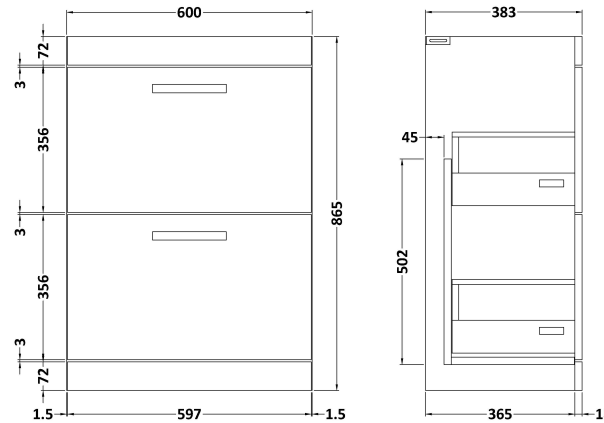

Sales Code: ATH029F

Description: 1200 Fs 4-Drawer Vanity & Double Basin

Packaging Details

Barcode: 5056211888604

Sales Code: MOC133

Description: 600 Floor Standing 2-Drawer Basin Unit

Product Dimensions

Height (mm):	865
Width (mm):	600
Depth (mm):	383
Nett Weight (kg):	26

Packaging Dimensions

Height (mm):	885
Width (mm):	620
Depth (mm):	405
Gross Weight (kg):	26.5

Packaging Data

Box Colour:	Brown Cardboard Box
Box Qty:	1
Label Size:	100 x 50
Label Colour:	White Label
Label Qty:	2

Sales Code: CBM424

Description: Double Ceramic Basin 1208X392

Product Dimensions

Height (mm):	390
Width (mm):	1205
Depth (mm):	175
Nett Weight (kg):	27

Packaging Dimensions

Height (mm):	205
Width (mm):	1270
Depth (mm):	510
Gross Weight (kg):	27

Packaging Data

Box Colour:	Brown Cardboard Box - Printed
Box Qty:	1
Label Size:	100 x 50
Label Colour:	White Label
Label Qty:	2

Outer Box Dimensions (If Applicable)

Height (mm):	
Width (mm):	
Depth (mm):	
Gross Weight (kg):	
Barcode:	5056211875826