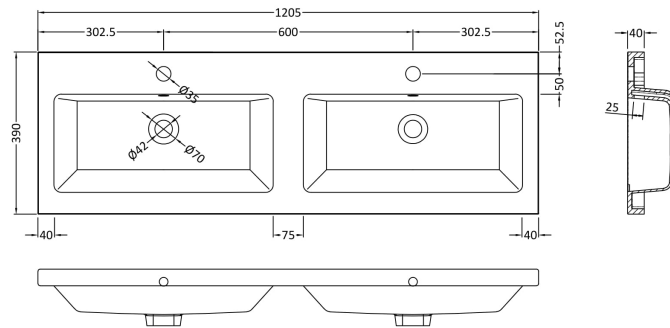

Packaging Dimensions

Height (mm):	885
Width (mm):	620
Depth (mm):	405
Gross Weight (kg):	26.5

Packaging Data

Box Colour:	Brown Cardboard Box
Box Qty:	1
Label Size:	100 x 50
Label Colour:	White Label
Label Qty:	2

Outer Box Dimensions (If Applicable)

Height (mm):	
Width (mm):	
Depth (mm):	
Gross Weight (kg):	
Barcode:	5055275828496

Product Details

Country of Origin:	United Kingdom
Fitting Instruction:	No
Certification:	FSC: Yes CE: N/A
Colour:	Driftwood
Construction Method:	Cam & Wood Dowel
Construction Type:	Rigid
Cabinet Finish:	MFC Textured Woodgrain
Fascia Finish:	MFC Textured Woodgrain
Cabinet Thickness (mm):	18
Fascia Thickness (mm):	18
Drawer Included:	Yes
Drawer Type:	80mm High Metal S/C Inc Galler
No of Shelves:	0
Hinge Type:	Not Applicable
Hinge Included:	Not Applicable
Adjustable Legs:	No, Not Required
Fixings Included:	Yes
Handle Style:	Contemporary
Handle Included:	Yes, Supplied
Waste Shroud:	Yes
Handle Type:	D-Shape

Sales Code: CBM424

Description: Double Ceramic Basin 1208X392

Product Dimensions

Height (mm):	390
Width (mm):	1205
Depth (mm):	175
Nett Weight (kg):	27

Packaging Dimensions

Height (mm):	205
Width (mm):	1270
Depth (mm):	510
Gross Weight (kg):	27

Packaging Data

Box Colour:	Brown Cardboard Box - Printed
Box Qty:	1
Label Size:	100 x 50
Label Colour:	White Label
Label Qty:	2

Outer Box Dimensions (If Applicable)

Height (mm):	
Width (mm):	
Depth (mm):	
Gross Weight (kg):	
Barcode:	5056211875826