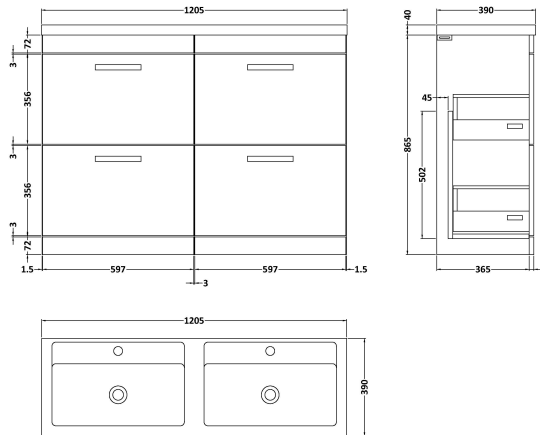

Sales Code: ATH029F

Description: 1200 Fs 4-Drawer Vanity & Double Basin

Packaging Details

Barcode: 5056211888604

Sales Code: MOC133

Description: 600 Floor Standing 2-Drawer Basin Unit

Product Dimensions

Height (mm):	865
Width (mm):	600
Depth (mm):	383
Nett Weight (kg):	26

Packaging Dimensions

Height (mm):	885
Width (mm):	620
Depth (mm):	405
Gross Weight (kg):	26.5

Packaging Data

Box Colour:	Brown Cardboard Box
Box Qty:	1
Label Size:	100 x 50
Label Colour:	White Label
Label Qty:	2

Outer Box Dimensions (If Applicable)

Height (mm):	
Width (mm):	
Depth (mm):	
Gross Weight (kg):	
Barcode:	5055275828496

Product Details

Country of Origin:	United Kingdom
Fitting Instruction:	No
Certification:	FSC: Yes CE: N/A
Colour:	Driftwood
Construction Method:	Cam & Wood Dowel
Construction Type:	Rigid
Cabinet Finish:	MFC Textured Woodgrain
Fascia Finish:	MFC Textured Woodgrain
Cabinet Thickness (mm):	18
Fascia Thickness (mm):	18
Drawer Included:	Yes
Drawer Type:	80mm High Metal S/C Inc Galler
No of Shelves:	0
Hinge Type:	Not Applicable
Hinge Included:	Not Applicable
Adjustable Legs:	No, Not Required
Fixings Included:	Yes
Handle Style:	Contemporary
Handle Included:	Yes, Supplied
Waste Shroud:	Yes
Handle Type:	D-Shape

Sales Code: CBM424

Description: Double Ceramic Basin 1208X392

Product Dimensions

Height (mm):	390
Width (mm):	1205
Depth (mm):	175
Nett Weight (kg):	27

Packaging Dimensions

Height (mm):	205
Width (mm):	1270
Depth (mm):	510
Gross Weight (kg):	27