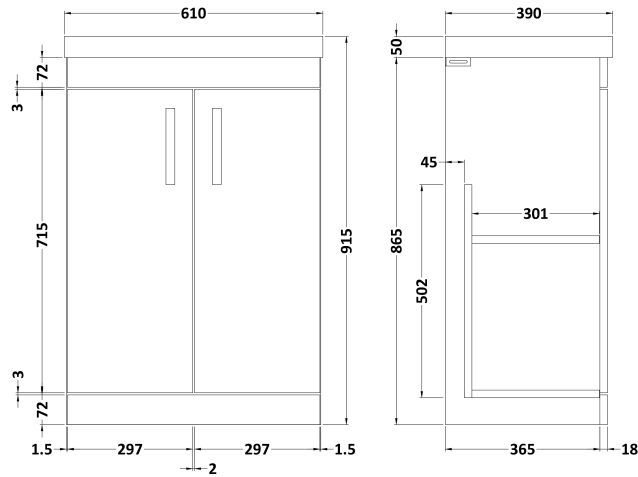

Sales Code: ATH028D

Description: 600 Fs 2-Door Vanity & Basin 3

Packaging Details

Barcode: 5056211863953

Sales Code: MOC503

Description: 600 Floor Standing 2-Door Basin Unit

Product Dimensions

Height (mm):	865
Width (mm):	600
Depth (mm):	383
Nett Weight (kg):	23.5

Packaging Dimensions

Height (mm):	405
Width (mm):	620
Depth (mm):	885
Gross Weight (kg):	23.5

Packaging Data

Box Colour:	Brown Cardboard Box
Box Qty:	1
Label Size:	100 x 50
Label Colour:	White Label
Label Qty:	2

Outer Box Dimensions (If Applicable)

Height (mm):	
Width (mm):	
Depth (mm):	
Gross Weight (kg):	
Barcode:	5055275880449

Product Details

Country of Origin:	United Kingdom
Fitting Instruction:	No
Certification:	FSC: Yes CE: N/A
Colour:	Stone Grey
Construction Method:	Cam & Wood Dowel
Construction Type:	Rigid
Cabinet Finish:	MFC Smooth Matt
Fascia Finish:	MFC Smooth Matt
Cabinet Thickness (mm):	18
Fascia Thickness (mm):	18
Drawer Included:	No
Drawer Type:	Not Applicable
No of Shelves:	1
Hinge Type:	95 Degree Clip-On Soft Close
Hinge Included:	Yes, Supplied
Adjustable Legs:	No, Not Required
Fixings Included:	Yes
Handle Style:	Contemporary
Handle Included:	Yes, Supplied
Waste Shroud:	No
Handle Type:	D-Shape

Sales Code: NVM033

Description: 600 Thin Edged Basin 1Th

Product Dimensions

Height (mm):	170
Width (mm):	610
Depth (mm):	395
Nett Weight (kg):	11

Packaging Dimensions

Height (mm):	190
Width (mm):	630
Depth (mm):	415
Gross Weight (kg):	11.5