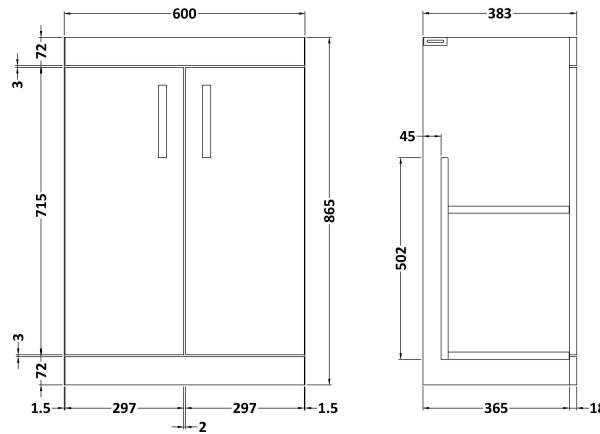

Sales Code: ATH028D

Description: 600 Fs 2-Door Vanity & Basin 3

Packaging Details

Barcode: 5056211863953

Sales Code: MOC503

Description: 600 Floor Standing 2-Door Basin Unit

Product Dimensions

Height (mm):	865
Width (mm):	600
Depth (mm):	383
Nett Weight (kg):	23.5

Packaging Dimensions

Height (mm):	405
Width (mm):	620
Depth (mm):	885
Gross Weight (kg):	23.5

Packaging Data

Box Colour:	Brown Cardboard Box
Box Qty:	1
Label Size:	100 x 50
Label Colour:	White Label
Label Qty:	2

Outer Box Dimensions (If Applicable)

Height (mm):	
Width (mm):	
Depth (mm):	
Gross Weight (kg):	
Barcode:	5055275880449

Product Details

Country of Origin:	United Kingdom
Fitting Instruction:	No
Certification:	FSC: Yes CE: N/A
Colour:	Stone Grey
Construction Method:	Cam & Wood Dowel
Construction Type:	Rigid
Cabinet Finish:	MFC Smooth Matt
Fascia Finish:	MFC Smooth Matt
Cabinet Thickness (mm):	18
Fascia Thickness (mm):	18
Drawer Included:	No
Drawer Type:	Not Applicable
No of Shelves:	1
Hinge Type:	95 Degree Clip-On Soft Close
Hinge Included:	Yes, Supplied
Adjustable Legs:	No, Not Required
Fixings Included:	Yes
Handle Style:	Contemporary
Handle Included:	Yes, Supplied
Waste Shroud:	No
Handle Type:	D-Shape

Sales Code: NVM033

Description: 600 Thin Edged Basin 1Th

Product Dimensions

Height (mm):	170
Width (mm):	610
Depth (mm):	395
Nett Weight (kg):	11

Packaging Dimensions

Height (mm):	190
Width (mm):	630
Depth (mm):	415
Gross Weight (kg):	11.5