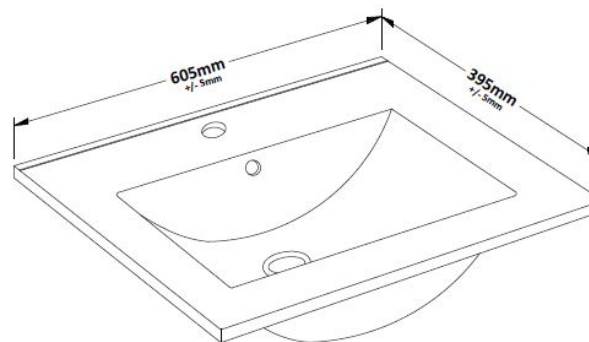

Packaging Dimensions

Height (mm):	405
Width (mm):	620
Depth (mm):	885
Gross Weight (kg):	23.5

Packaging Data

Box Colour:	Brown Cardboard Box
Box Qty:	1
Label Size:	100 x 50
Label Colour:	White Label
Label Qty:	2

Outer Box Dimensions (If Applicable)

Height (mm):	
Width (mm):	
Depth (mm):	
Gross Weight (kg):	
Barcode:	5055275880449

Product Details

Country of Origin:	United Kingdom
Fitting Instruction:	No
Certification:	FSC: Yes CE: N/A
Colour:	Stone Grey
Construction Method:	Cam & Wood Dowel
Construction Type:	Rigid
Cabinet Finish:	MFC Smooth Matt
Fascia Finish:	MFC Smooth Matt
Cabinet Thickness (mm):	18
Fascia Thickness (mm):	18
Drawer Included:	No
Drawer Type:	Not Applicable
No of Shelves:	1
Hinge Type:	95 Degree Clip-On Soft Close
Hinge Included:	Yes, Supplied
Adjustable Legs:	No, Not Required
Fixings Included:	Yes
Handle Style:	Contemporary
Handle Included:	Yes, Supplied
Waste Shroud:	No
Handle Type:	D-Shape

Sales Code: NVM003

Description: Minimalist Basin 600mm

Product Dimensions

Height (mm):	170
Width (mm):	600
Depth (mm):	390
Nett Weight (kg):	10.76

Packaging Dimensions

Height (mm):	200
Width (mm):	400
Depth (mm):	620
Gross Weight (kg):	10.76

Packaging Data

Box Colour:	Brown Cardboard Box - Printed
Box Qty:	1
Label Size:	100 x 50
Label Colour:	White Label
Label Qty:	2

Outer Box Dimensions (If Applicable)

Height (mm):	
Width (mm):	
Depth (mm):	
Gross Weight (kg):	
Barcode:	5055146194668