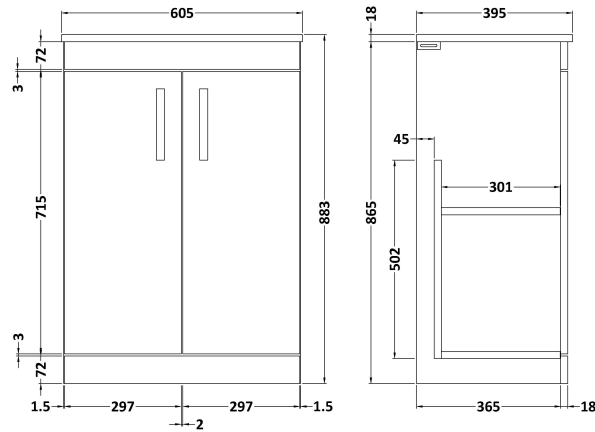

Sales Code: ATH028B

Description: 600 Fs 2-Door Vanity & Basin 2

Packaging Details

Barcode: 5056211800194

Sales Code: MOC503

Description: 600 Floor Standing 2-Door Basin Unit

Product Dimensions

Height (mm):	865
Width (mm):	600
Depth (mm):	383
Nett Weight (kg):	23.5

Packaging Dimensions

Height (mm):	405
Width (mm):	620
Depth (mm):	885
Gross Weight (kg):	23.5

Packaging Data

Box Colour:	Brown Cardboard Box
Box Qty:	1
Label Size:	100 x 50
Label Colour:	White Label
Label Qty:	2

Outer Box Dimensions (If Applicable)

Height (mm):	
Width (mm):	
Depth (mm):	
Gross Weight (kg):	
Barcode:	5055275880449

Product Details

Country of Origin:	United Kingdom
Fitting Instruction:	No
Certification:	FSC: Yes CE: N/A
Colour:	Stone Grey
Construction Method:	Cam & Wood Dowel
Construction Type:	Rigid
Cabinet Finish:	MFC Smooth Matt
Fascia Finish:	MFC Smooth Matt
Cabinet Thickness (mm):	18
Fascia Thickness (mm):	18
Drawer Included:	No
Drawer Type:	Not Applicable
No of Shelves:	1
Hinge Type:	95 Degree Clip-On Soft Close
Hinge Included:	Yes, Supplied
Adjustable Legs:	No, Not Required
Fixings Included:	Yes
Handle Style:	Contemporary
Handle Included:	Yes, Supplied
Waste Shroud:	No
Handle Type:	D-Shape

Sales Code: NVM003

Description: Minimalist Basin 600mm

Product Dimensions

Height (mm):	170
Width (mm):	600
Depth (mm):	390
Nett Weight (kg):	10.76

Packaging Dimensions

Height (mm):	200
Width (mm):	400
Depth (mm):	620
Gross Weight (kg):	10.76