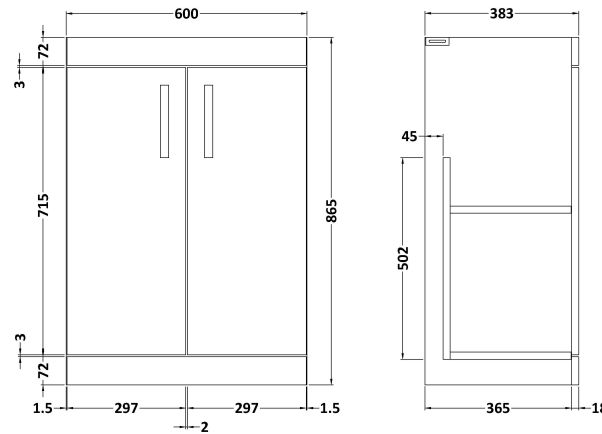

Sales Code: ATH028B

Description: 600 Fs 2-Door Vanity & Basin 2

Packaging Details

Barcode: 5056211800194

Sales Code: MOC503

Description: 600 Floor Standing 2-Door Basin Unit

Product Dimensions

Height (mm):	865
Width (mm):	600
Depth (mm):	383
Nett Weight (kg):	23.5

Packaging Dimensions

Height (mm):	405
Width (mm):	620
Depth (mm):	885
Gross Weight (kg):	23.5

Packaging Data

Box Colour:	Brown Cardboard Box
Box Qty:	1
Label Size:	100 x 50
Label Colour:	White Label
Label Qty:	2

Outer Box Dimensions (If Applicable)

Height (mm):	
Width (mm):	
Depth (mm):	
Gross Weight (kg):	
Barcode:	5055275880449

Product Details

Country of Origin:	United Kingdom
Fitting Instruction:	No
Certification:	FSC: Yes CE: N/A
Colour:	Stone Grey
Construction Method:	Cam & Wood Dowel
Construction Type:	Rigid
Cabinet Finish:	MFC Smooth Matt
Fascia Finish:	MFC Smooth Matt
Cabinet Thickness (mm):	18
Fascia Thickness (mm):	18
Drawer Included:	No
Drawer Type:	Not Applicable
No of Shelves:	1
Hinge Type:	95 Degree Clip-On Soft Close
Hinge Included:	Yes, Supplied
Adjustable Legs:	No, Not Required
Fixings Included:	Yes
Handle Style:	Contemporary
Handle Included:	Yes, Supplied
Waste Shroud:	No
Handle Type:	D-Shape

Sales Code: NVM003

Description: Minimalist Basin 600mm

Product Dimensions

Height (mm):	170
Width (mm):	600
Depth (mm):	390
Nett Weight (kg):	10.76

Packaging Dimensions

Height (mm):	200
Width (mm):	400
Depth (mm):	620
Gross Weight (kg):	10.76