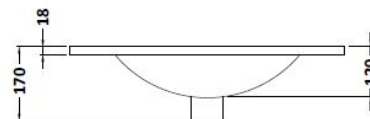

Packaging Dimensions

Height (mm):	405
Width (mm):	620
Depth (mm):	885
Gross Weight (kg):	23.5

Packaging Data

Box Colour:	Brown Cardboard Box
Box Qty:	1
Label Size:	100 x 50
Label Colour:	White Label
Label Qty:	2

Outer Box Dimensions (If Applicable)

Height (mm):	
Width (mm):	
Depth (mm):	
Gross Weight (kg):	
Barcode:	5055275880449

Product Details

Country of Origin:	United Kingdom
Fitting Instruction:	No
Certification:	FSC: Yes CE: N/A
Colour:	Stone Grey
Construction Method:	Cam & Wood Dowel
Construction Type:	Rigid
Cabinet Finish:	MFC Smooth Matt
Fascia Finish:	MFC Smooth Matt
Cabinet Thickness (mm):	18
Fascia Thickness (mm):	18
Drawer Included:	No
Drawer Type:	Not Applicable
No of Shelves:	1
Hinge Type:	95 Degree Clip-On Soft Close
Hinge Included:	Yes, Supplied
Adjustable Legs:	No, Not Required
Fixings Included:	Yes
Handle Style:	Contemporary
Handle Included:	Yes, Supplied
Waste Shroud:	No
Handle Type:	D-Shape

Sales Code: NVM003

Description: Minimalist Basin 600mm

Product Dimensions

Height (mm):	170
Width (mm):	600
Depth (mm):	390
Nett Weight (kg):	10.76

Packaging Dimensions

Height (mm):	200
Width (mm):	400
Depth (mm):	620
Gross Weight (kg):	10.76