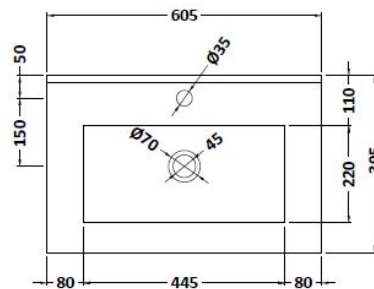

Packaging Dimensions

Height (mm):	405
Width (mm):	620
Depth (mm):	885
Gross Weight (kg):	23.5

Packaging Data

Box Colour:	Brown Cardboard Box
Box Qty:	1
Label Size:	100 x 50
Label Colour:	White Label
Label Qty:	2

Outer Box Dimensions (If Applicable)

Height (mm):	
Width (mm):	
Depth (mm):	
Gross Weight (kg):	
Barcode:	5055275880449

Product Details

Country of Origin:	United Kingdom
Fitting Instruction:	No
Certification:	FSC: Yes CE: N/A
Colour:	Stone Grey
Construction Method:	Cam & Wood Dowel
Construction Type:	Rigid
Cabinet Finish:	MFC Smooth Matt
Fascia Finish:	MFC Smooth Matt
Cabinet Thickness (mm):	18
Fascia Thickness (mm):	18
Drawer Included:	No
Drawer Type:	Not Applicable
No of Shelves:	1
Hinge Type:	95 Degree Clip-On Soft Close
Hinge Included:	Yes, Supplied
Adjustable Legs:	No, Not Required
Fixings Included:	Yes
Handle Style:	Contemporary
Handle Included:	Yes, Supplied
Waste Shroud:	No
Handle Type:	D-Shape

Sales Code: NVM003

Description: Minimalist Basin 600mm

Product Dimensions

Height (mm):	170
Width (mm):	600
Depth (mm):	390
Nett Weight (kg):	10.76

Packaging Dimensions

Height (mm):	200
Width (mm):	400
Depth (mm):	620
Gross Weight (kg):	10.76

Packaging Data

Box Colour:	Brown Cardboard Box - Printed
Box Qty:	1
Label Size:	100 x 50
Label Colour:	White Label
Label Qty:	2

Outer Box Dimensions (If Applicable)

Height (mm):	
Width (mm):	
Depth (mm):	
Gross Weight (kg):	
Barcode:	5055146194668