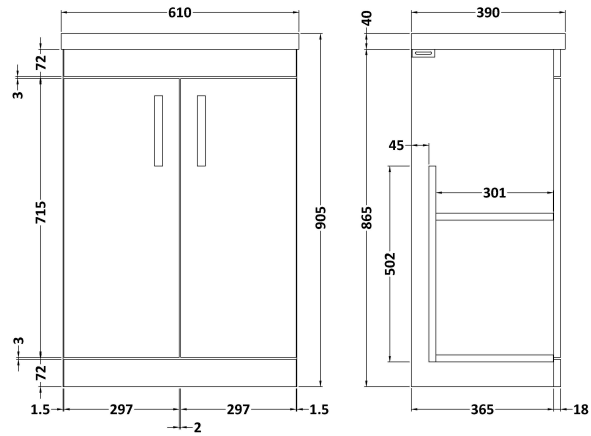

Sales Code: ATH028A

Description: 600 Fs 2-Door Vanity & Basin 1

Packaging Details

Barcode: 5055275899472

Sales Code: MOC503

Description: 600 Floor Standing 2-Door Basin Unit

Product Dimensions

Height (mm):	865
Width (mm):	600
Depth (mm):	383
Nett Weight (kg):	23.5

Packaging Dimensions

Height (mm):	405
Width (mm):	620
Depth (mm):	885
Gross Weight (kg):	23.5

Packaging Data

Box Colour:	Brown Cardboard Box
Box Qty:	1
Label Size:	100 x 50
Label Colour:	White Label
Label Qty:	2

Outer Box Dimensions (If Applicable)

Height (mm):	
Width (mm):	
Depth (mm):	
Gross Weight (kg):	
Barcode:	5055275880449

Product Details

Country of Origin:	United Kingdom
Fitting Instruction:	No
Certification:	FSC: Yes CE: N/A
Colour:	Stone Grey
Construction Method:	Cam & Wood Dowel
Construction Type:	Rigid
Cabinet Finish:	MFC Smooth Matt
Fascia Finish:	MFC Smooth Matt
Cabinet Thickness (mm):	18
Fascia Thickness (mm):	18
Drawer Included:	No
Drawer Type:	Not Applicable
No of Shelves:	1
Hinge Type:	95 Degree Clip-On Soft Close
Hinge Included:	Yes, Supplied
Adjustable Legs:	No, Not Required
Fixings Included:	Yes
Handle Style:	Contemporary
Handle Included:	Yes, Supplied
Waste Shroud:	No
Handle Type:	D-Shape

Sales Code: NVM013

Description: 600 Mid-Edged Basin 1 Th

Product Dimensions

Height (mm):	180
Width (mm):	610
Depth (mm):	390
Nett Weight (kg):	11

Packaging Dimensions

Height (mm):	200
Width (mm):	410
Depth (mm):	630
Gross Weight (kg):	11