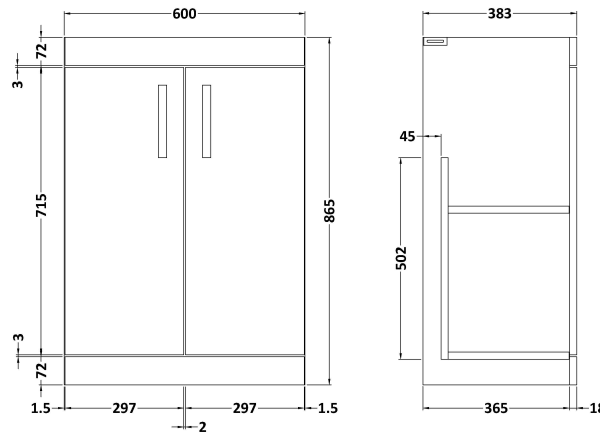

Sales Code: ATH028A

Description: 600 Fs 2-Door Vanity & Basin 1

Packaging Details

Barcode: 5055275899472

Sales Code: MOC503

Description: 600 Floor Standing 2-Door Basin Unit

Product Dimensions

Height (mm):	865
Width (mm):	600
Depth (mm):	383
Nett Weight (kg):	23.5

Packaging Dimensions

Height (mm):	405
Width (mm):	620
Depth (mm):	885
Gross Weight (kg):	23.5

Packaging Data

Box Colour:	Brown Cardboard Box
Box Qty:	1
Label Size:	100 x 50
Label Colour:	White Label
Label Qty:	2

Outer Box Dimensions (If Applicable)

Height (mm):	
Width (mm):	
Depth (mm):	
Gross Weight (kg):	
Barcode:	5055275880449

Product Details

Country of Origin:	United Kingdom
Fitting Instruction:	No
Certification:	FSC: Yes CE: N/A
Colour:	Stone Grey
Construction Method:	Cam & Wood Dowel
Construction Type:	Rigid
Cabinet Finish:	MFC Smooth Matt
Fascia Finish:	MFC Smooth Matt
Cabinet Thickness (mm):	18
Fascia Thickness (mm):	18
Drawer Included:	No
Drawer Type:	Not Applicable
No of Shelves:	1
Hinge Type:	95 Degree Clip-On Soft Close
Hinge Included:	Yes, Supplied
Adjustable Legs:	No, Not Required
Fixings Included:	Yes
Handle Style:	Contemporary
Handle Included:	Yes, Supplied
Waste Shroud:	No
Handle Type:	D-Shape

Sales Code: NVM013

Description: 600 Mid-Edged Basin 1 Th

Product Dimensions

Height (mm):	180
Width (mm):	610
Depth (mm):	390
Nett Weight (kg):	11

Packaging Dimensions

Height (mm):	200
Width (mm):	410
Depth (mm):	630
Gross Weight (kg):	11