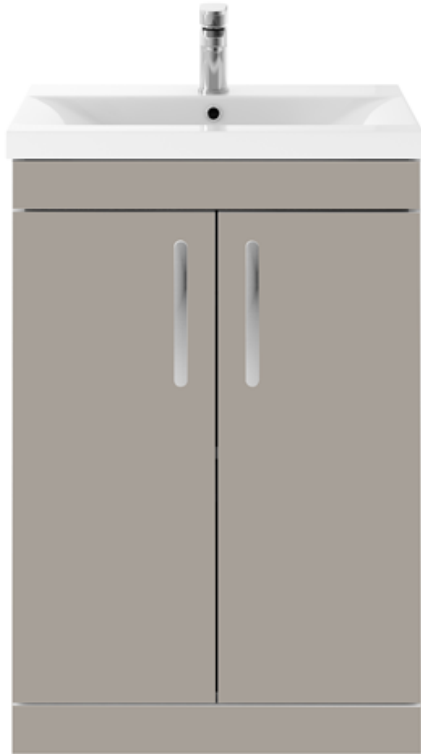

Sales Code: ATH028A

Description: 600 Fs 2-Door Vanity & Basin 1

Packaging Details

Barcode: 5055275899472

Sales Code: MOC503

Description: 600 Floor Standing 2-Door Basin Unit

Product Dimensions

Height (mm):	865
Width (mm):	600
Depth (mm):	383
Nett Weight (kg):	23.5

Packaging Dimensions

Height (mm):	405
Width (mm):	620
Depth (mm):	885
Gross Weight (kg):	23.5

Packaging Data

Box Colour:	Brown Cardboard Box
Box Qty:	1
Label Size:	100 x 50
Label Colour:	White Label
Label Qty:	2

Outer Box Dimensions (If Applicable)

Height (mm):	
Width (mm):	
Depth (mm):	
Gross Weight (kg):	
Barcode:	5055275880449

Product Details

Country of Origin:	United Kingdom
Fitting Instruction:	No
Certification:	FSC: Yes CE: N/A
Colour:	Stone Grey
Construction Method:	Cam & Wood Dowel
Construction Type:	Rigid
Cabinet Finish:	MFC Smooth Matt
Fascia Finish:	MFC Smooth Matt
Cabinet Thickness (mm):	18
Fascia Thickness (mm):	18
Drawer Included:	No
Drawer Type:	Not Applicable
No of Shelves:	1
Hinge Type:	95 Degree Clip-On Soft Close
Hinge Included:	Yes, Supplied
Adjustable Legs:	No, Not Required
Fixings Included:	Yes
Handle Style:	Contemporary
Handle Included:	Yes, Supplied
Waste Shroud:	No
Handle Type:	D-Shape

Sales Code: NVM013

Description: 600 Mid-Edged Basin 1 Th

Product Dimensions

Height (mm):	180
Width (mm):	610
Depth (mm):	390
Nett Weight (kg):	11

Packaging Dimensions

Height (mm):	200
Width (mm):	410
Depth (mm):	630
Gross Weight (kg):	11