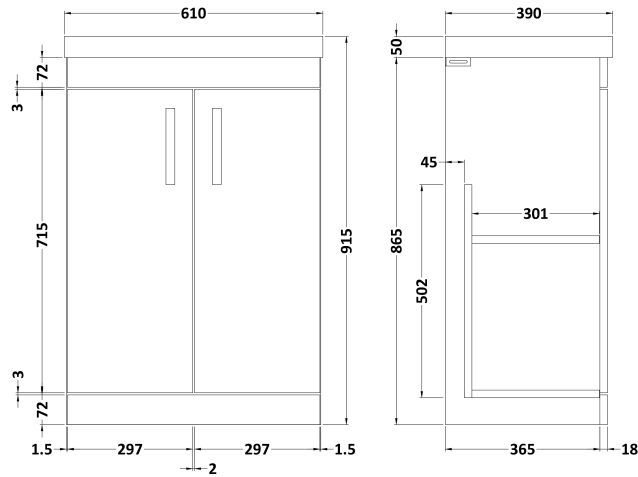

Sales Code: ATH027D

Description: 600 Fs 2-Door Vanity & Basin 3

Packaging Details

Barcode: 5056211863946