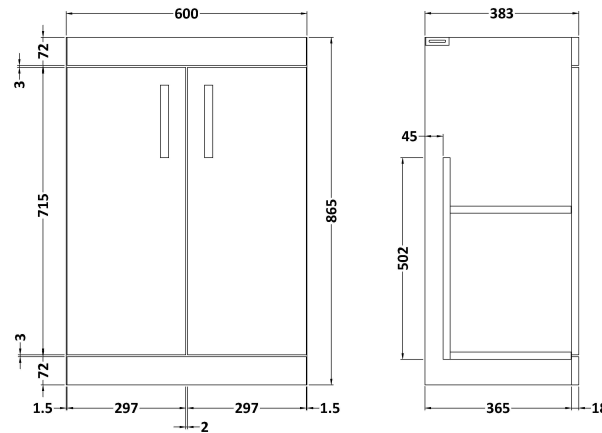

### Product Dimensions

Height (mm):	865
Width (mm):	600
Depth (mm):	383
Nett Weight (kg):	21

### Packaging Dimensions

Height (mm):	405
Width (mm):	620
Depth (mm):	885
Gross Weight (kg):	21.5

### Product Dimensions

Height (mm):	170
Width (mm):	610
Depth (mm):	395
Nett Weight (kg):	11

### Packaging Dimensions

Height (mm):	190
Width (mm):	630
Depth (mm):	415
Gross Weight (kg):	11.5