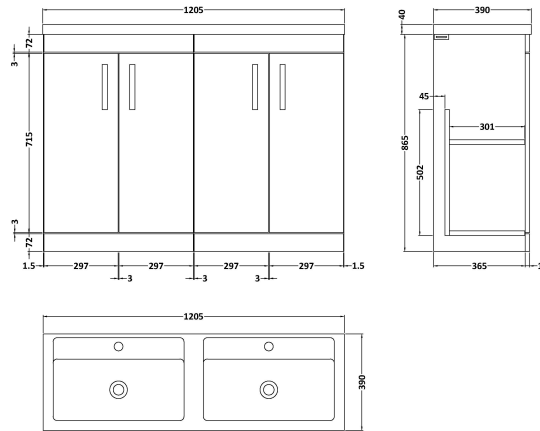

Sales Code: ATH027C

Description: 1200 Fs 4-Door Vanity & Double Basin

Packaging Details

Barcode: 5056211815198

Sales Code: MOE103

Description: 600 Floor Standing 2-Door Basin Unit

Product Dimensions

Height (mm):	865
Width (mm):	600
Depth (mm):	383
Nett Weight (kg):	21

Packaging Dimensions

Height (mm):	405
Width (mm):	620
Depth (mm):	885
Gross Weight (kg):	21.5

Packaging Data

Box Colour:	Brown Cardboard Box - Printed
Box Qty:	0
Label Size:	0 x 0
Label Colour:	White Label
Label Qty:	2

Outer Box Dimensions (If Applicable)

Height (mm):	
Width (mm):	
Depth (mm):	
Gross Weight (kg):	
Barcode:	5055275880623

Product Details

Country of Origin:	China
Fitting Instruction:	No
Certification:	FSC: Yes CE: N/A
Colour:	Gloss White
Construction Method:	Cam & Wood Dowel
Construction Type:	Rigid
Cabinet Finish:	MFC Painted Gloss
Fascia Finish:	Mdf Painted Gloss
Cabinet Thickness (mm):	16
Fascia Thickness (mm):	18
Drawer Included:	No
Drawer Type:	Not Applicable
No of Shelves:	1
Hinge Type:	95 Degree Clip-On Soft Close
Hinge Included:	Yes, Supplied
Adjustable Legs:	No, Not Required
Fixings Included:	Yes
Handle Style:	Contemporary
Handle Included:	Yes, Supplied
Waste Shroud:	No
Handle Type:	D-Shape

Sales Code: PMB424

Description: Double Polymarble Basin 1205 X 390

Product Dimensions

Height (mm):	390
Width (mm):	1205
Depth (mm):	157
Nett Weight (kg):	18.12

Packaging Dimensions

Height (mm):	100
Width (mm):	1205
Depth (mm):	400
Gross Weight (kg):	18.12