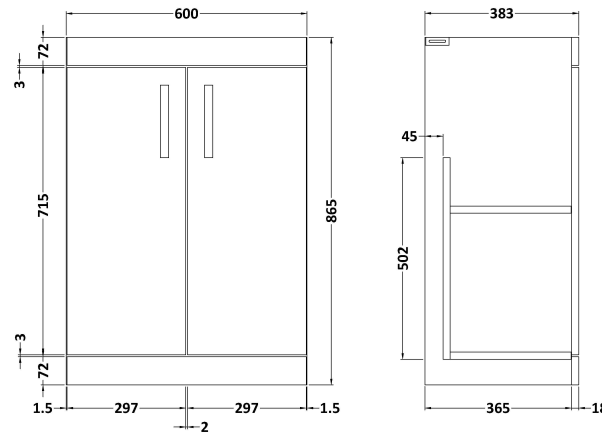

Sales Code: ATH027C

Description: 1200 Fs 4-Door Vanity & Double Basin

Packaging Details

Barcode: 5056211815198

Sales Code: MOE103

Description: 600 Floor Standing 2-Door Basin Unit

Product Dimensions

Height (mm):	865
Width (mm):	600
Depth (mm):	383
Nett Weight (kg):	21

Packaging Dimensions

Height (mm):	405
Width (mm):	620
Depth (mm):	885
Gross Weight (kg):	21.5

Packaging Data

Box Colour:	Brown Cardboard Box - Printed
Box Qty:	0
Label Size:	0 x 0
Label Colour:	White Label
Label Qty:	2

Outer Box Dimensions (If Applicable)

Height (mm):	
Width (mm):	
Depth (mm):	
Gross Weight (kg):	
Barcode:	5055275880623

Product Details

Country of Origin:	China
Fitting Instruction:	No
Certification:	FSC: Yes CE: N/A
Colour:	Gloss White
Construction Method:	Cam & Wood Dowel
Construction Type:	Rigid
Cabinet Finish:	MFC Painted Gloss
Fascia Finish:	Mdf Painted Gloss
Cabinet Thickness (mm):	16
Fascia Thickness (mm):	18
Drawer Included:	No
Drawer Type:	Not Applicable
No of Shelves:	1
Hinge Type:	95 Degree Clip-On Soft Close
Hinge Included:	Yes, Supplied
Adjustable Legs:	No, Not Required
Fixings Included:	Yes
Handle Style:	Contemporary
Handle Included:	Yes, Supplied
Waste Shroud:	No
Handle Type:	D-Shape

Sales Code: PMB424

Description: Double Polymarble Basin 1205 X 390

Product Dimensions

Height (mm):	390
Width (mm):	1205
Depth (mm):	157
Nett Weight (kg):	18.12

Packaging Dimensions

Height (mm):	100
Width (mm):	1205
Depth (mm):	400
Gross Weight (kg):	18.12