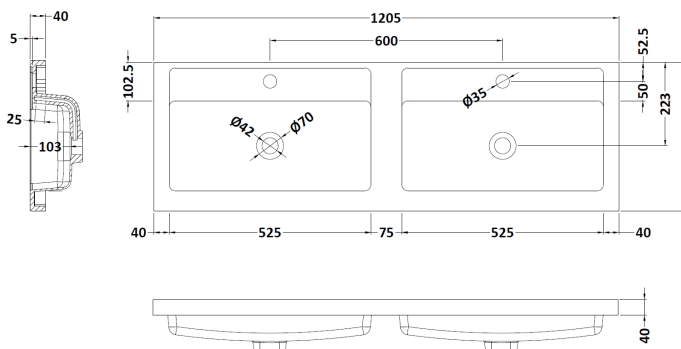

Packaging Dimensions

Height (mm):	405
Width (mm):	620
Depth (mm):	885
Gross Weight (kg):	21.5

Packaging Data

Box Colour:	Brown Cardboard Box - Printed
Box Qty:	0
Label Size:	0 x 0
Label Colour:	White Label
Label Qty:	2

Outer Box Dimensions (If Applicable)

Height (mm):	
Width (mm):	
Depth (mm):	
Gross Weight (kg):	
Barcode:	5055275880623

Product Details

Country of Origin:	China
Fitting Instruction:	No
Certification:	FSC: Yes CE: N/A
Colour:	Gloss White
Construction Method:	Cam & Wood Dowel
Construction Type:	Rigid
Cabinet Finish:	MFC Painted Gloss
Fascia Finish:	Mdf Painted Gloss
Cabinet Thickness (mm):	16
Fascia Thickness (mm):	18
Drawer Included:	No
Drawer Type:	Not Applicable
No of Shelves:	1
Hinge Type:	95 Degree Clip-On Soft Close
Hinge Included:	Yes, Supplied
Adjustable Legs:	No, Not Required
Fixings Included:	Yes
Handle Style:	Contemporary
Handle Included:	Yes, Supplied
Waste Shroud:	No
Handle Type:	D-Shape

Sales Code: PMB424

Description: Double Polymarble Basin 1205 X 390

Product Dimensions

Height (mm):	390
Width (mm):	1205
Depth (mm):	157
Nett Weight (kg):	18.12

Packaging Dimensions

Height (mm):	100
Width (mm):	1205
Depth (mm):	400
Gross Weight (kg):	18.12

Packaging Data

Box Colour:	Brown Cardboard Box - Printed
Box Qty:	1
Label Size:	100 x 50
Label Colour:	White Label
Label Qty:	2

Outer Box Dimensions (If Applicable)

Height (mm):	
Width (mm):	
Depth (mm):	
Gross Weight (kg):	
Barcode:	5056211815136