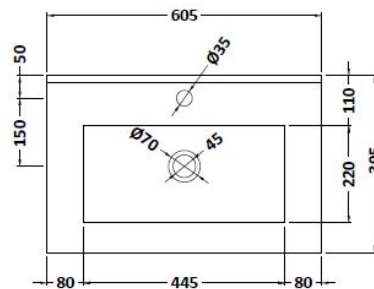

### Product Dimensions

Height (mm):	865
Width (mm):	600
Depth (mm):	383
Nett Weight (kg):	21

### Packaging Dimensions

Height (mm):	405
Width (mm):	620
Depth (mm):	885
Gross Weight (kg):	21.5

### Outer Box Dimensions (If Applicable)

Height (mm):	
Width (mm):	
Depth (mm):	
Gross Weight (kg):	
Barcode:	5055275880623

### Product Dimensions

Height (mm):	170
Width (mm):	600
Depth (mm):	390
Nett Weight (kg):	10.76