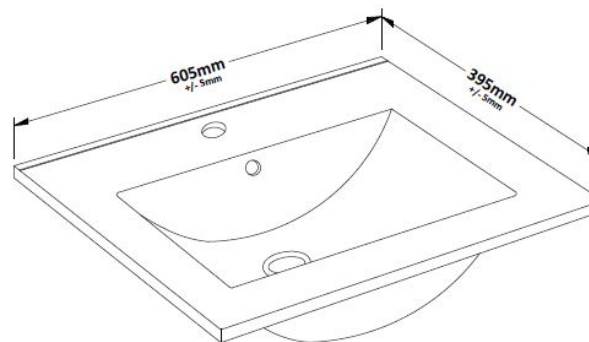

### Product Dimensions

Height (mm):	865
Width (mm):	600
Depth (mm):	383
Nett Weight (kg):	21

### Packaging Dimensions

Height (mm):	405
Width (mm):	620
Depth (mm):	885
Gross Weight (kg):	21.5

### Outer Box Dimensions (If Applicable)

Height (mm):	
Width (mm):	
Depth (mm):	
Gross Weight (kg):	
Barcode:	5055275880623

### Product Dimensions

Height (mm):	170
Width (mm):	600
Depth (mm):	390
Nett Weight (kg):	10.76