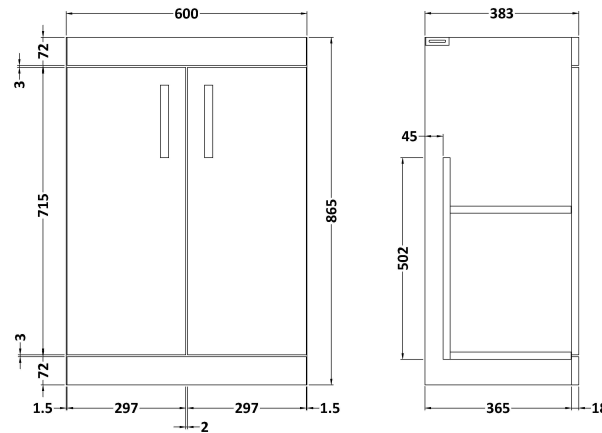

### Product Dimensions

Height (mm):	865
Width (mm):	600
Depth (mm):	383
Nett Weight (kg):	21

### Packaging Dimensions

Height (mm):	405
Width (mm):	620
Depth (mm):	885
Gross Weight (kg):	21.5

### Product Dimensions

Height (mm):	170
Width (mm):	600
Depth (mm):	390
Nett Weight (kg):	10.76

### Packaging Dimensions

Height (mm):	200
Width (mm):	400
Depth (mm):	620
Gross Weight (kg):	10.76