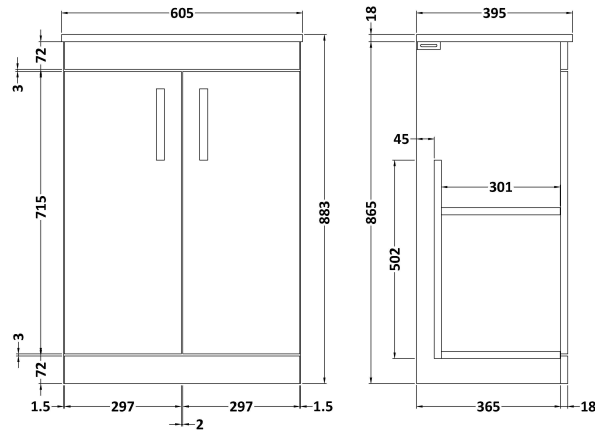

Sales Code: ATH027B

Description: 600 Fs 2-Door Vanity & Basin 2

Packaging Details

Barcode: 5056211800187