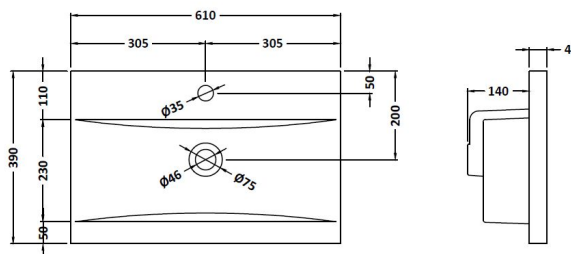

Packaging Dimensions

Height (mm):	405
Width (mm):	620
Depth (mm):	885
Gross Weight (kg):	21.5

Packaging Data

Box Colour:	Brown Cardboard Box - Printed
Box Qty:	0
Label Size:	0 x 0
Label Colour:	White Label
Label Qty:	2

Outer Box Dimensions (If Applicable)

Height (mm):	
Width (mm):	
Depth (mm):	
Gross Weight (kg):	
Barcode:	5055275880623

Product Details

Country of Origin:	China
Fitting Instruction:	No
Certification:	FSC: Yes CE: N/A
Colour:	Gloss White
Construction Method:	Cam & Wood Dowel
Construction Type:	Rigid
Cabinet Finish:	MFC Painted Gloss
Fascia Finish:	Mdf Painted Gloss
Cabinet Thickness (mm):	16
Fascia Thickness (mm):	18
Drawer Included:	No
Drawer Type:	Not Applicable
No of Shelves:	1
Hinge Type:	95 Degree Clip-On Soft Close
Hinge Included:	Yes, Supplied
Adjustable Legs:	No, Not Required
Fixings Included:	Yes
Handle Style:	Contemporary
Handle Included:	Yes, Supplied
Waste Shroud:	No
Handle Type:	D-Shape

Sales Code: NVM013

Description: 600 Mid-Edged Basin 1 Th

Product Dimensions

Height (mm):	180
Width (mm):	610
Depth (mm):	390
Nett Weight (kg):	11

Packaging Dimensions

Height (mm):	200
Width (mm):	410
Depth (mm):	630
Gross Weight (kg):	11

Packaging Data

Box Colour:	Brown Cardboard Box - Printed
Box Qty:	1
Label Size:	100 x 50
Label Colour:	White Label
Label Qty:	2

Outer Box Dimensions (If Applicable)

Height (mm):	
Width (mm):	
Depth (mm):	
Gross Weight (kg):	
Barcode:	5055369043415