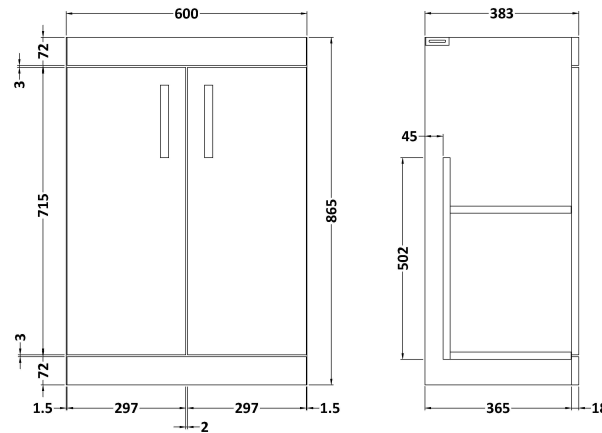

Sales Code: ATH027A

Description: 600 Fs 2-Door Vanity & Basin 1

Packaging Details

Barcode: 5055275899465

Sales Code: MOE103

Description: 600 Floor Standing 2-Door Basin Unit

Product Dimensions

Height (mm):	865
Width (mm):	600
Depth (mm):	383
Nett Weight (kg):	21

Packaging Dimensions

Height (mm):	405
Width (mm):	620
Depth (mm):	885
Gross Weight (kg):	21.5

Packaging Data

Box Colour:	Brown Cardboard Box - Printed
Box Qty:	0
Label Size:	0 x 0
Label Colour:	White Label
Label Qty:	2

Outer Box Dimensions (If Applicable)

Height (mm):	
Width (mm):	
Depth (mm):	
Gross Weight (kg):	
Barcode:	5055275880623

Product Details

Country of Origin:	China
Fitting Instruction:	No
Certification:	FSC: Yes CE: N/A
Colour:	Gloss White
Construction Method:	Cam & Wood Dowel
Construction Type:	Rigid
Cabinet Finish:	MFC Painted Gloss
Fascia Finish:	Mdf Painted Gloss
Cabinet Thickness (mm):	16
Fascia Thickness (mm):	18
Drawer Included:	No
Drawer Type:	Not Applicable
No of Shelves:	1
Hinge Type:	95 Degree Clip-On Soft Close
Hinge Included:	Yes, Supplied
Adjustable Legs:	No, Not Required
Fixings Included:	Yes
Handle Style:	Contemporary
Handle Included:	Yes, Supplied
Waste Shroud:	No
Handle Type:	D-Shape

Sales Code: NVM013

Description: 600 Mid-Edged Basin 1 Th

Product Dimensions

Height (mm):	180
Width (mm):	610
Depth (mm):	390
Nett Weight (kg):	11

Packaging Dimensions

Height (mm):	200
Width (mm):	410
Depth (mm):	630
Gross Weight (kg):	11