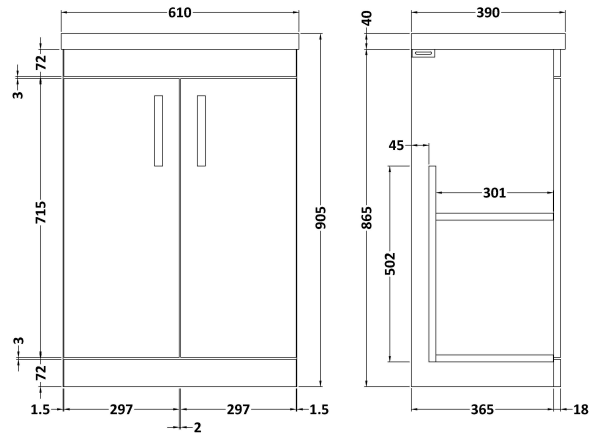

Sales Code: ATH027A

Description: 600 Fs 2-Door Vanity & Basin 1

Packaging Details

Barcode: 5055275899465

Sales Code: MOE103

Description: 600 Floor Standing 2-Door Basin Unit

Product Dimensions

Height (mm):	865
Width (mm):	600
Depth (mm):	383
Nett Weight (kg):	21

Packaging Dimensions

Height (mm):	405
Width (mm):	620
Depth (mm):	885
Gross Weight (kg):	21.5

Packaging Data

Box Colour:	Brown Cardboard Box - Printed
Box Qty:	0
Label Size:	0 x 0
Label Colour:	White Label
Label Qty:	2

Outer Box Dimensions (If Applicable)

Height (mm):	
Width (mm):	
Depth (mm):	
Gross Weight (kg):	
Barcode:	5055275880623

Product Details

Country of Origin:	China
Fitting Instruction:	No
Certification:	FSC: Yes CE: N/A
Colour:	Gloss White
Construction Method:	Cam & Wood Dowel
Construction Type:	Rigid
Cabinet Finish:	MFC Painted Gloss
Fascia Finish:	Mdf Painted Gloss
Cabinet Thickness (mm):	16
Fascia Thickness (mm):	18
Drawer Included:	No
Drawer Type:	Not Applicable
No of Shelves:	1
Hinge Type:	95 Degree Clip-On Soft Close
Hinge Included:	Yes, Supplied
Adjustable Legs:	No, Not Required
Fixings Included:	Yes
Handle Style:	Contemporary
Handle Included:	Yes, Supplied
Waste Shroud:	No
Handle Type:	D-Shape

Sales Code: NVM013

Description: 600 Mid-Edged Basin 1 Th

Product Dimensions

Height (mm):	180
Width (mm):	610
Depth (mm):	390
Nett Weight (kg):	11

Packaging Dimensions

Height (mm):	200
Width (mm):	410
Depth (mm):	630
Gross Weight (kg):	11