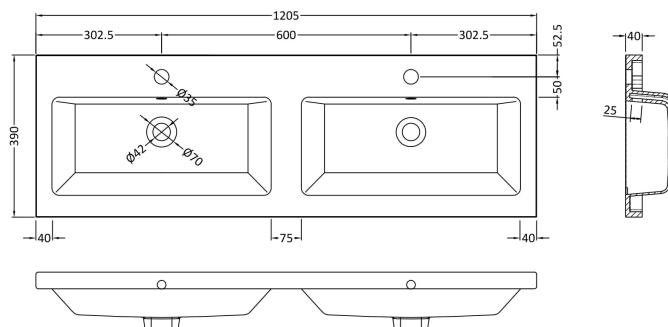

Packaging Dimensions

Height (mm):	405
Width (mm):	620
Depth (mm):	885
Gross Weight (kg):	21.5

Packaging Data

Box Colour:	Brown Cardboard Box
Box Qty:	1
Label Size:	100 x 50
Label Colour:	White Label
Label Qty:	2

Outer Box Dimensions (If Applicable)

Height (mm):	
Width (mm):	
Depth (mm):	
Gross Weight (kg):	
Barcode:	5055275825501

Product Details

Country of Origin:	United Kingdom
Fitting Instruction:	No
Certification:	FSC: Yes CE: N/A
Colour:	Hacienda Black
Construction Method:	Cam & Wood Dowel
Construction Type:	Rigid
Cabinet Finish:	MFC Textured Woodgrain
Fascia Finish:	MFC Textured Woodgrain
Cabinet Thickness (mm):	18
Fascia Thickness (mm):	18
Drawer Included:	No
Drawer Type:	Not Applicable
No of Shelves:	1
Hinge Type:	95 Degree Clip-On Soft Close
Hinge Included:	Yes, Supplied
Adjustable Legs:	No, Not Required
Fixings Included:	Yes
Handle Style:	Contemporary
Handle Included:	Yes, Supplied
Waste Shroud:	No
Handle Type:	D-Shape

Sales Code: CBM424

Description: Double Ceramic Basin 1208X392

Product Dimensions

Height (mm):	390
Width (mm):	1205
Depth (mm):	175
Nett Weight (kg):	27

Packaging Dimensions

Height (mm):	205
Width (mm):	1270
Depth (mm):	510
Gross Weight (kg):	27

Packaging Data

Box Colour:	Brown Cardboard Box - Printed
Box Qty:	1
Label Size:	100 x 50
Label Colour:	White Label
Label Qty:	2

Outer Box Dimensions (If Applicable)

Height (mm):	
Width (mm):	
Depth (mm):	
Gross Weight (kg):	
Barcode:	5056211875826