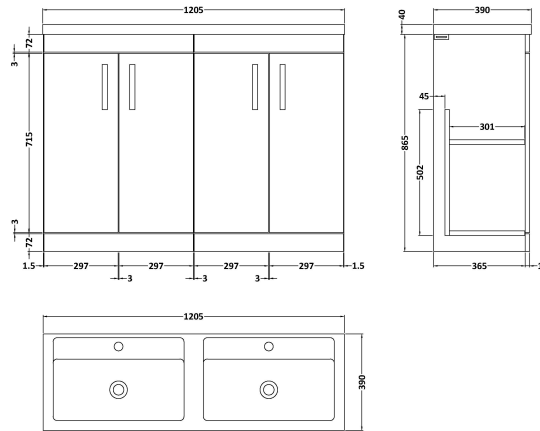

Sales Code: ATH026F

Description: 1200 Fs 4-Door Vanity & Double Basin

Packaging Details

Barcode: 5056211888574

Sales Code: MOD603

Description: 600 Floor Standing 2-Door Basin Unit

Product Dimensions

Height (mm):	865
Width (mm):	600
Depth (mm):	383
Nett Weight (kg):	21

Packaging Dimensions

Height (mm):	405
Width (mm):	620
Depth (mm):	885
Gross Weight (kg):	21.5

Packaging Data

Box Colour:	Brown Cardboard Box
Box Qty:	1
Label Size:	100 x 50
Label Colour:	White Label
Label Qty:	2

Outer Box Dimensions (If Applicable)

Height (mm):	
Width (mm):	
Depth (mm):	
Gross Weight (kg):	
Barcode:	5055275825501

Product Details

Country of Origin:	United Kingdom
Fitting Instruction:	No
Certification:	FSC: Yes CE: N/A
Colour:	Hacienda Black
Construction Method:	Cam & Wood Dowel
Construction Type:	Rigid
Cabinet Finish:	MFC Textured Woodgrain
Fascia Finish:	MFC Textured Woodgrain
Cabinet Thickness (mm):	18
Fascia Thickness (mm):	18
Drawer Included:	No
Drawer Type:	Not Applicable
No of Shelves:	1
Hinge Type:	95 Degree Clip-On Soft Close
Hinge Included:	Yes, Supplied
Adjustable Legs:	No, Not Required
Fixings Included:	Yes
Handle Style:	Contemporary
Handle Included:	Yes, Supplied
Waste Shroud:	No
Handle Type:	D-Shape

Sales Code: CBM424

Description: Double Ceramic Basin 1208X392

Product Dimensions

Height (mm):	390
Width (mm):	1205
Depth (mm):	175
Nett Weight (kg):	27

Packaging Dimensions

Height (mm):	205
Width (mm):	1270
Depth (mm):	510
Gross Weight (kg):	27