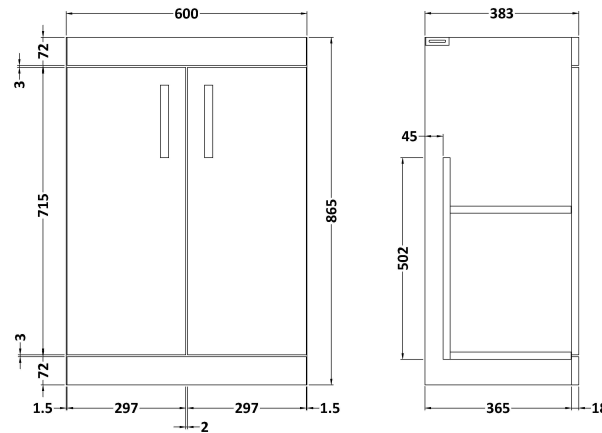

Sales Code: ATH026F

Description: 1200 Fs 4-Door Vanity & Double Basin

Packaging Details

Barcode: 5056211888574

Sales Code: MOD603

Description: 600 Floor Standing 2-Door Basin Unit

Product Dimensions

Height (mm):	865
Width (mm):	600
Depth (mm):	383
Nett Weight (kg):	21

Packaging Dimensions

Height (mm):	405
Width (mm):	620
Depth (mm):	885
Gross Weight (kg):	21.5

Packaging Data

Box Colour:	Brown Cardboard Box
Box Qty:	1
Label Size:	100 x 50
Label Colour:	White Label
Label Qty:	2

Outer Box Dimensions (If Applicable)

Height (mm):	
Width (mm):	
Depth (mm):	
Gross Weight (kg):	
Barcode:	5055275825501

Product Details

Country of Origin:	United Kingdom
Fitting Instruction:	No
Certification:	FSC: Yes CE: N/A
Colour:	Hacienda Black
Construction Method:	Cam & Wood Dowel
Construction Type:	Rigid
Cabinet Finish:	MFC Textured Woodgrain
Fascia Finish:	MFC Textured Woodgrain
Cabinet Thickness (mm):	18
Fascia Thickness (mm):	18
Drawer Included:	No
Drawer Type:	Not Applicable
No of Shelves:	1
Hinge Type:	95 Degree Clip-On Soft Close
Hinge Included:	Yes, Supplied
Adjustable Legs:	No, Not Required
Fixings Included:	Yes
Handle Style:	Contemporary
Handle Included:	Yes, Supplied
Waste Shroud:	No
Handle Type:	D-Shape

Sales Code: CBM424

Description: Double Ceramic Basin 1208X392

Product Dimensions

Height (mm):	390
Width (mm):	1205
Depth (mm):	175
Nett Weight (kg):	27

Packaging Dimensions

Height (mm):	205
Width (mm):	1270
Depth (mm):	510
Gross Weight (kg):	27