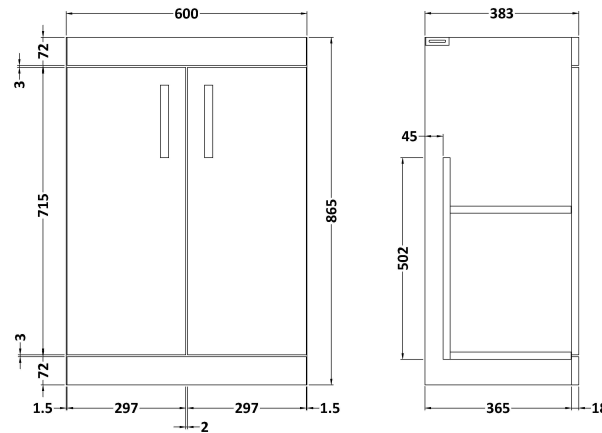

Sales Code: ATH026D

Description: 600 Fs 2-Door Vanity & Basin 3

Packaging Details

Barcode: 5056211863939

Sales Code: MOD603

Description: 600 Floor Standing 2-Door Basin Unit

Product Dimensions

Height (mm):	865
Width (mm):	600
Depth (mm):	383
Nett Weight (kg):	21

Packaging Dimensions

Height (mm):	405
Width (mm):	620
Depth (mm):	885
Gross Weight (kg):	21.5

Packaging Data

Box Colour:	Brown Cardboard Box
Box Qty:	1
Label Size:	100 x 50
Label Colour:	White Label
Label Qty:	2

Outer Box Dimensions (If Applicable)

Height (mm):	
Width (mm):	
Depth (mm):	
Gross Weight (kg):	
Barcode:	5055275825501

Product Details

Country of Origin:	United Kingdom
Fitting Instruction:	No
Certification:	FSC: Yes CE: N/A
Colour:	Hacienda Black
Construction Method:	Cam & Wood Dowel
Construction Type:	Rigid
Cabinet Finish:	MFC Textured Woodgrain
Fascia Finish:	MFC Textured Woodgrain
Cabinet Thickness (mm):	18
Fascia Thickness (mm):	18
Drawer Included:	No
Drawer Type:	Not Applicable
No of Shelves:	1
Hinge Type:	95 Degree Clip-On Soft Close
Hinge Included:	Yes, Supplied
Adjustable Legs:	No, Not Required
Fixings Included:	Yes
Handle Style:	Contemporary
Handle Included:	Yes, Supplied
Waste Shroud:	No
Handle Type:	D-Shape

Sales Code: NVM033

Description: 600 Thin Edged Basin 1Th

Product Dimensions

Height (mm):	170
Width (mm):	610
Depth (mm):	395
Nett Weight (kg):	11

Packaging Dimensions

Height (mm):	190
Width (mm):	630
Depth (mm):	415
Gross Weight (kg):	11.5