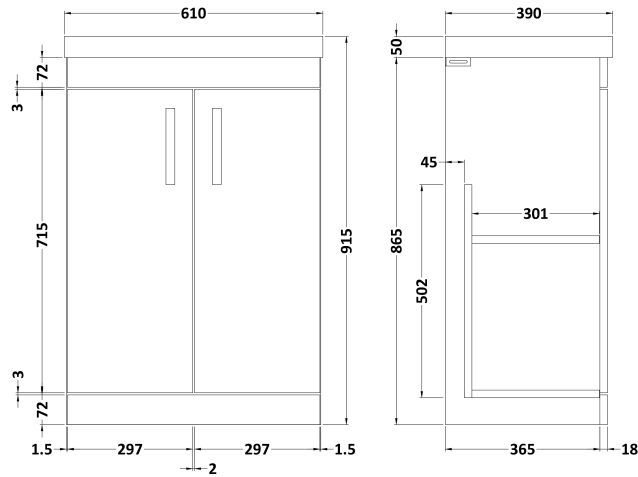

Sales Code: ATH026D

Description: 600 Fs 2-Door Vanity & Basin 3

Packaging Details

Barcode: 5056211863939

Sales Code: MOD603

Description: 600 Floor Standing 2-Door Basin Unit

Product Dimensions

Height (mm):	865
Width (mm):	600
Depth (mm):	383
Nett Weight (kg):	21

Packaging Dimensions

Height (mm):	405
Width (mm):	620
Depth (mm):	885
Gross Weight (kg):	21.5

Packaging Data

Box Colour:	Brown Cardboard Box
Box Qty:	1
Label Size:	100 x 50
Label Colour:	White Label
Label Qty:	2

Outer Box Dimensions (If Applicable)

Height (mm):	
Width (mm):	
Depth (mm):	
Gross Weight (kg):	
Barcode:	5055275825501

Product Details

Country of Origin:	United Kingdom
Fitting Instruction:	No
Certification:	FSC: Yes CE: N/A
Colour:	Hacienda Black
Construction Method:	Cam & Wood Dowel
Construction Type:	Rigid
Cabinet Finish:	MFC Textured Woodgrain
Fascia Finish:	MFC Textured Woodgrain
Cabinet Thickness (mm):	18
Fascia Thickness (mm):	18
Drawer Included:	No
Drawer Type:	Not Applicable
No of Shelves:	1
Hinge Type:	95 Degree Clip-On Soft Close
Hinge Included:	Yes, Supplied
Adjustable Legs:	No, Not Required
Fixings Included:	Yes
Handle Style:	Contemporary
Handle Included:	Yes, Supplied
Waste Shroud:	No
Handle Type:	D-Shape

Sales Code: NVM033

Description: 600 Thin Edged Basin 1Th

Product Dimensions

Height (mm):	170
Width (mm):	610
Depth (mm):	395
Nett Weight (kg):	11

Packaging Dimensions

Height (mm):	190
Width (mm):	630
Depth (mm):	415
Gross Weight (kg):	11.5