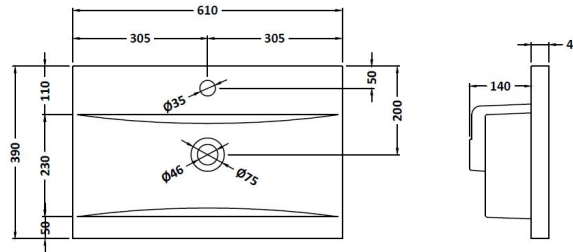

### Product Dimensions

Height (mm):	865
Width (mm):	600
Depth (mm):	383
Nett Weight (kg):	21

### Packaging Dimensions

Height (mm):	405
Width (mm):	620
Depth (mm):	885
Gross Weight (kg):	21.5

### Outer Box Dimensions (If Applicable)

Height (mm):	
Width (mm):	
Depth (mm):	
Gross Weight (kg):	
Barcode:	5055275825501

### Product Dimensions

Height (mm):	180
Width (mm):	610
Depth (mm):	390
Nett Weight (kg):	11