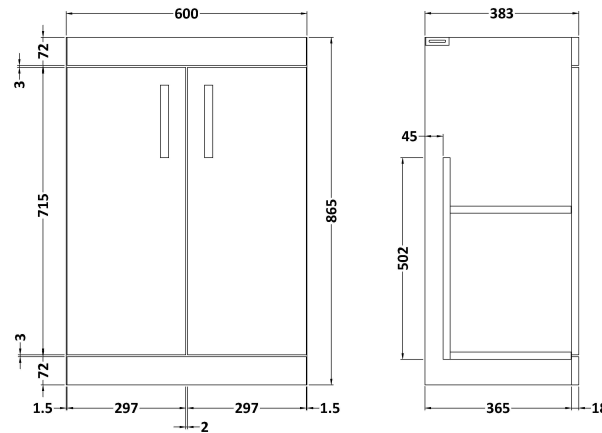

Sales Code: ATH025W

Description: 600 Fs 2-Door Vanity & Worktop

Packaging Details

Barcode: 5056211801511

Sales Code: MOD503

Description: 600 2-Door F/S Unit

Product Dimensions

Height (mm):	865
Width (mm):	600
Depth (mm):	383
Nett Weight (kg):	21

Packaging Dimensions

Height (mm):	405
Width (mm):	620
Depth (mm):	885
Gross Weight (kg):	21.5

Packaging Data

Box Colour:	Brown Cardboard Box
Box Qty:	1
Label Size:	100 x 50
Label Colour:	White Label
Label Qty:	2

Outer Box Dimensions (If Applicable)

Height (mm):	
Width (mm):	
Depth (mm):	
Gross Weight (kg):	
Barcode:	5055275825495

Product Details

Country of Origin:	United Kingdom
Fitting Instruction:	No
Certification:	FSC: Yes CE: N/A
Colour:	Brown Grey Avola
Construction Method:	Cam & Wood Dowel
Construction Type:	Rigid
Cabinet Finish:	MFC Textured Woodgrain
Fascia Finish:	MFC Textured Woodgrain
Cabinet Thickness (mm):	18
Fascia Thickness (mm):	18
Drawer Included:	No
Drawer Type:	Not Applicable
No of Shelves:	1
Hinge Type:	95 Degree Clip-On Soft Close
Hinge Included:	Yes, Supplied
Adjustable Legs:	No, Not Required
Fixings Included:	Yes
Handle Style:	Contemporary
Handle Included:	Yes, Supplied
Waste Shroud:	No
Handle Type:	D-Shape

Sales Code: MWD560

Description: 600 Worktop (605X390x18mm)

Product Dimensions

Height (mm):	18
Width (mm):	605
Depth (mm):	390
Nett Weight (kg):	2.5

Packaging Dimensions

Height (mm):	25
Width (mm):	625
Depth (mm):	410
Gross Weight (kg):	3