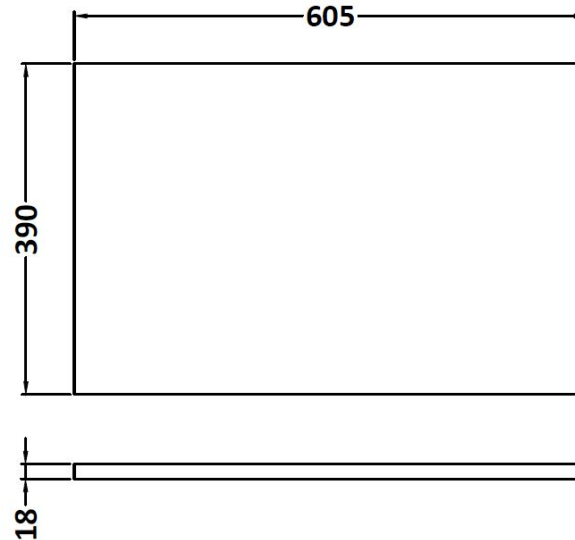

Packaging Dimensions

Height (mm):	405
Width (mm):	620
Depth (mm):	885
Gross Weight (kg):	21.5

Packaging Data

Box Colour:	Brown Cardboard Box
Box Qty:	1
Label Size:	100 x 50
Label Colour:	White Label
Label Qty:	2

Outer Box Dimensions (If Applicable)

Height (mm):	
Width (mm):	
Depth (mm):	
Gross Weight (kg):	
Barcode:	5055275825495

Product Details

Country of Origin:	United Kingdom
Fitting Instruction:	No
Certification:	FSC: Yes CE: N/A
Colour:	Brown Grey Avola
Construction Method:	Cam & Wood Dowel
Construction Type:	Rigid
Cabinet Finish:	MFC Textured Woodgrain
Fascia Finish:	MFC Textured Woodgrain
Cabinet Thickness (mm):	18
Fascia Thickness (mm):	18
Drawer Included:	No
Drawer Type:	Not Applicable
No of Shelves:	1
Hinge Type:	95 Degree Clip-On Soft Close
Hinge Included:	Yes, Supplied
Adjustable Legs:	No, Not Required
Fixings Included:	Yes
Handle Style:	Contemporary
Handle Included:	Yes, Supplied
Waste Shroud:	No
Handle Type:	D-Shape

Sales Code: MWD560

Description: 600 Worktop (605X390x18mm)

Product Dimensions

Height (mm):	18
Width (mm):	605
Depth (mm):	390
Nett Weight (kg):	2.5

Packaging Dimensions

Height (mm):	25
Width (mm):	625
Depth (mm):	410
Gross Weight (kg):	3

Packaging Data

Box Colour:	Brown Cardboard Box
Box Qty:	1
Label Size:	50 x 100
Label Colour:	White Label
Label Qty:	2

Outer Box Dimensions (If Applicable)

Height (mm):	
Width (mm):	
Depth (mm):	
Gross Weight (kg):	
Barcode:	5055275826300