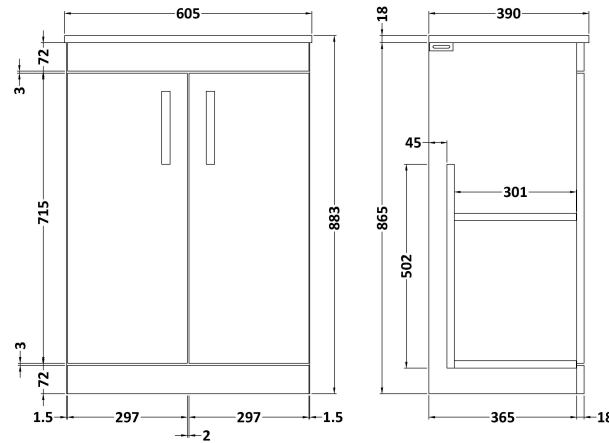

Sales Code: ATH025W

Description: 600 Fs 2-Door Vanity & Worktop

Packaging Details

Barcode: 5056211801511

Sales Code: MOD503

Description: 600 2-Door F/S Unit

Product Dimensions

Height (mm):	865
Width (mm):	600
Depth (mm):	383
Nett Weight (kg):	21

Packaging Dimensions

Height (mm):	405
Width (mm):	620
Depth (mm):	885
Gross Weight (kg):	21.5

Packaging Data

Box Colour:	Brown Cardboard Box
Box Qty:	1
Label Size:	100 x 50
Label Colour:	White Label
Label Qty:	2

Outer Box Dimensions (If Applicable)

Height (mm):	
Width (mm):	
Depth (mm):	
Gross Weight (kg):	
Barcode:	5055275825495

Product Details

Country of Origin:	United Kingdom
Fitting Instruction:	No
Certification:	FSC: Yes CE: N/A
Colour:	Brown Grey Avola
Construction Method:	Cam & Wood Dowel
Construction Type:	Rigid
Cabinet Finish:	MFC Textured Woodgrain
Fascia Finish:	MFC Textured Woodgrain
Cabinet Thickness (mm):	18
Fascia Thickness (mm):	18
Drawer Included:	No
Drawer Type:	Not Applicable
No of Shelves:	1
Hinge Type:	95 Degree Clip-On Soft Close
Hinge Included:	Yes, Supplied
Adjustable Legs:	No, Not Required
Fixings Included:	Yes
Handle Style:	Contemporary
Handle Included:	Yes, Supplied
Waste Shroud:	No
Handle Type:	D-Shape

Sales Code: MWD560

Description: 600 Worktop (605X390x18mm)

Product Dimensions

Height (mm):	18
Width (mm):	605
Depth (mm):	390
Nett Weight (kg):	2.5

Packaging Dimensions

Height (mm):	25
Width (mm):	625
Depth (mm):	410
Gross Weight (kg):	3