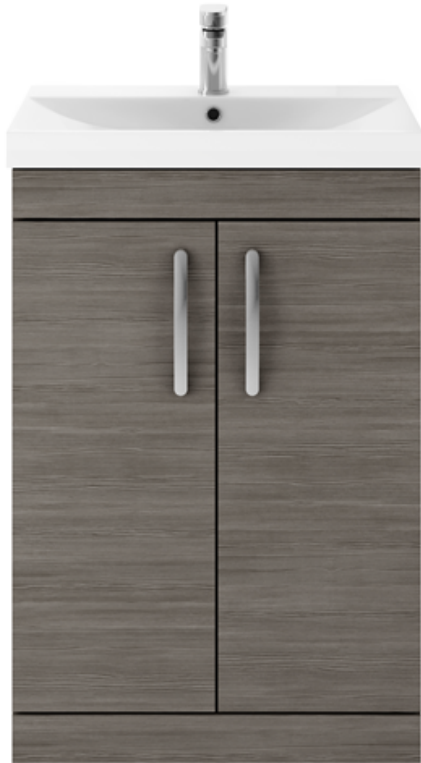

Sales Code: ATH025D

Description: 600 Fs 2-Door Vanity & Basin 3

Packaging Details

Barcode: 5056211863922

Sales Code: MOD503

Description: 600 2-Door F/S Unit

Product Dimensions

Height (mm):	865
Width (mm):	600
Depth (mm):	383
Nett Weight (kg):	21

Outer Box Dimensions (If Applicable)

Height (mm):	
Width (mm):	
Depth (mm):	
Gross Weight (kg):	
Barcode:	5055275825495

Product Details

Country of Origin:	United Kingdom
Fitting Instruction:	No
Certification:	FSC: Yes CE: N/A
Colour:	Brown Grey Avola
Construction Method:	Cam & Wood Dowel
Construction Type:	Rigid
Cabinet Finish:	MFC Textured Woodgrain
Fascia Finish:	MFC Textured Woodgrain
Cabinet Thickness (mm):	18
Fascia Thickness (mm):	18
Drawer Included:	No
Drawer Type:	Not Applicable
No of Shelves:	1
Hinge Type:	95 Degree Clip-On Soft Close
Hinge Included:	Yes, Supplied
Adjustable Legs:	No, Not Required
Fixings Included:	Yes
Handle Style:	Contemporary
Handle Included:	Yes, Supplied
Waste Shroud:	No
Handle Type:	D-Shape

Sales Code: NVM033

Description: 600 Thin Edged Basin 1Th

Product Dimensions

Height (mm):	170
Width (mm):	610
Depth (mm):	395
Nett Weight (kg):	11

Packaging Dimensions

Height (mm):	190
Width (mm):	630
Depth (mm):	415
Gross Weight (kg):	11.5