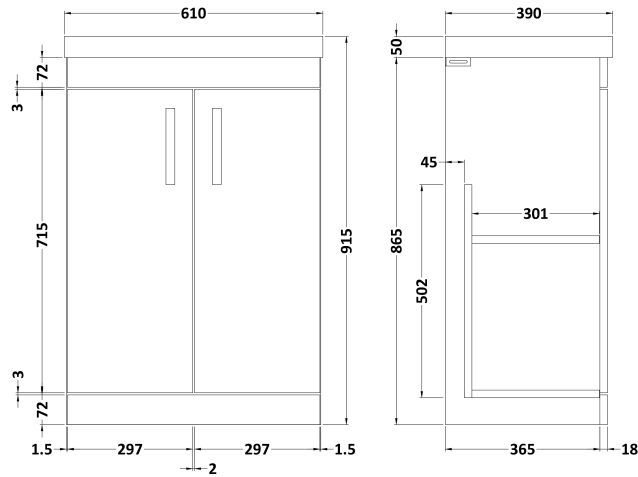

Sales Code: ATH025D

Description: 600 Fs 2-Door Vanity & Basin 3

Packaging Details

Barcode: 5056211863922

Sales Code: MOD503

Description: 600 2-Door F/S Unit

Product Dimensions

Height (mm):	865
Width (mm):	600
Depth (mm):	383
Nett Weight (kg):	21

Packaging Dimensions

Height (mm):	405
Width (mm):	620
Depth (mm):	885
Gross Weight (kg):	21.5

Packaging Data

Box Colour:	Brown Cardboard Box
Box Qty:	1
Label Size:	100 x 50
Label Colour:	White Label
Label Qty:	2

Outer Box Dimensions (If Applicable)

Height (mm):	
Width (mm):	
Depth (mm):	
Gross Weight (kg):	
Barcode:	5055275825495

Product Details

Country of Origin:	United Kingdom
Fitting Instruction:	No
Certification:	FSC: Yes CE: N/A
Colour:	Brown Grey Avola
Construction Method:	Cam & Wood Dowel
Construction Type:	Rigid
Cabinet Finish:	MFC Textured Woodgrain
Fascia Finish:	MFC Textured Woodgrain
Cabinet Thickness (mm):	18
Fascia Thickness (mm):	18
Drawer Included:	No
Drawer Type:	Not Applicable
No of Shelves:	1
Hinge Type:	95 Degree Clip-On Soft Close
Hinge Included:	Yes, Supplied
Adjustable Legs:	No, Not Required
Fixings Included:	Yes
Handle Style:	Contemporary
Handle Included:	Yes, Supplied
Waste Shroud:	No
Handle Type:	D-Shape

Sales Code: NVM033

Description: 600 Thin Edged Basin 1Th

Product Dimensions

Height (mm):	170
Width (mm):	610
Depth (mm):	395
Nett Weight (kg):	11

Packaging Dimensions

Height (mm):	190
Width (mm):	630
Depth (mm):	415
Gross Weight (kg):	11.5