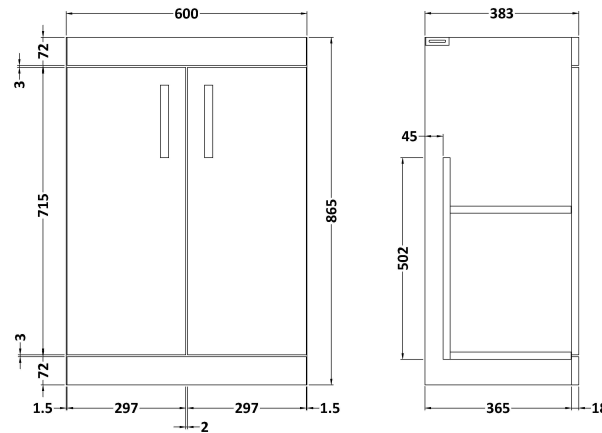

Sales Code: ATH025D

Description: 600 Fs 2-Door Vanity & Basin 3

Packaging Details

Barcode: 5056211863922

Sales Code: MOD503

Description: 600 2-Door F/S Unit

Product Dimensions

Height (mm):	865
Width (mm):	600
Depth (mm):	383
Nett Weight (kg):	21

Packaging Dimensions

Height (mm):	405
Width (mm):	620
Depth (mm):	885
Gross Weight (kg):	21.5

Packaging Data

Box Colour:	Brown Cardboard Box
Box Qty:	1
Label Size:	100 x 50
Label Colour:	White Label
Label Qty:	2

Outer Box Dimensions (If Applicable)

Height (mm):	
Width (mm):	
Depth (mm):	
Gross Weight (kg):	
Barcode:	5055275825495

Product Details

Country of Origin:	United Kingdom
Fitting Instruction:	No
Certification:	FSC: Yes CE: N/A
Colour:	Brown Grey Avola
Construction Method:	Cam & Wood Dowel
Construction Type:	Rigid
Cabinet Finish:	MFC Textured Woodgrain
Fascia Finish:	MFC Textured Woodgrain
Cabinet Thickness (mm):	18
Fascia Thickness (mm):	18
Drawer Included:	No
Drawer Type:	Not Applicable
No of Shelves:	1
Hinge Type:	95 Degree Clip-On Soft Close
Hinge Included:	Yes, Supplied
Adjustable Legs:	No, Not Required
Fixings Included:	Yes
Handle Style:	Contemporary
Handle Included:	Yes, Supplied
Waste Shroud:	No
Handle Type:	D-Shape

Sales Code: NVM033

Description: 600 Thin Edged Basin 1Th

Product Dimensions

Height (mm):	170
Width (mm):	610
Depth (mm):	395
Nett Weight (kg):	11

Packaging Dimensions

Height (mm):	190
Width (mm):	630
Depth (mm):	415
Gross Weight (kg):	11.5