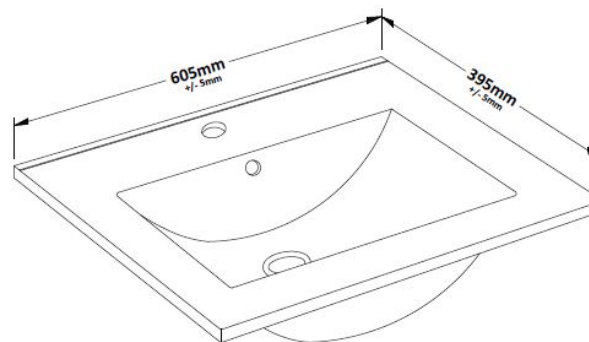

### Product Dimensions

Height (mm):	865
Width (mm):	600
Depth (mm):	383
Nett Weight (kg):	21

### Packaging Dimensions

Height (mm):	405
Width (mm):	620
Depth (mm):	885
Gross Weight (kg):	21.5

### Outer Box Dimensions (If Applicable)

Height (mm):	
Width (mm):	
Depth (mm):	
Gross Weight (kg):	
Barcode:	5055275825495

### Product Dimensions

Height (mm):	170
Width (mm):	600
Depth (mm):	390
Nett Weight (kg):	10.76