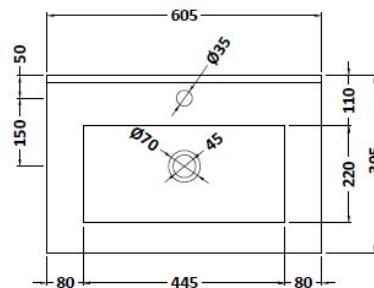

### Product Dimensions

Height (mm):	865
Width (mm):	600
Depth (mm):	383
Nett Weight (kg):	21

### Packaging Dimensions

Height (mm):	405
Width (mm):	620
Depth (mm):	885
Gross Weight (kg):	21.5

### Outer Box Dimensions (If Applicable)

Height (mm):	
Width (mm):	
Depth (mm):	
Gross Weight (kg):	
Barcode:	5055275825495

### Product Dimensions

Height (mm):	170
Width (mm):	600
Depth (mm):	390
Nett Weight (kg):	10.76