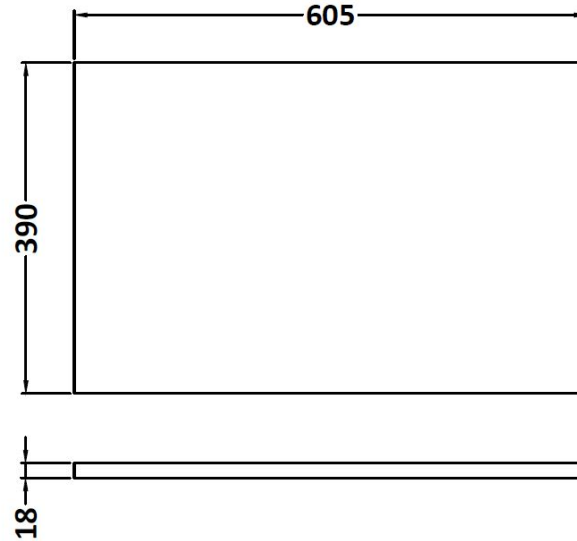

Packaging Dimensions

Height (mm):	405
Width (mm):	620
Depth (mm):	885
Gross Weight (kg):	21.5

Packaging Data

Box Colour:	Brown Cardboard Box
Box Qty:	1
Label Size:	100 x 50
Label Colour:	White Label
Label Qty:	2

Outer Box Dimensions (If Applicable)

Height (mm):	
Width (mm):	
Depth (mm):	
Gross Weight (kg):	
Barcode:	5055275881347

Product Details

Country of Origin:	United Kingdom
Fitting Instruction:	No
Certification:	FSC: Yes CE: N/A
Colour:	Natural Oak
Construction Method:	Cam & Wood Dowel
Construction Type:	Rigid
Cabinet Finish:	MFC Textured Woodgrain
Fascia Finish:	MFC Textured Woodgrain
Cabinet Thickness (mm):	18
Fascia Thickness (mm):	18
Drawer Included:	No
Drawer Type:	Not Applicable
No of Shelves:	1
Hinge Type:	95 Degree Clip-On Soft Close
Hinge Included:	Yes, Supplied
Adjustable Legs:	No, Not Required
Fixings Included:	Yes
Handle Style:	Contemporary
Handle Included:	Yes, Supplied
Waste Shroud:	No
Handle Type:	D-Shape

Sales Code: MWD860

Description: 600 Worktop (605X390x18mm)

Product Dimensions

Height (mm):	18
Width (mm):	605
Depth (mm):	390
Nett Weight (kg):	2.5

Packaging Dimensions

Height (mm):	25
Width (mm):	625
Depth (mm):	410
Gross Weight (kg):	2.5

Packaging Data

Box Colour:	Brown Cardboard Box	
Box Qty:	1	
Label Size:	50 x 100	
Label Colour:	White Label	
Label Qty:	2	

Outer Box Dimensions (If Applicable)

Height (mm):	
Width (mm):	
Depth (mm):	
Gross Weight (kg):	
Barcode:	5055275893654