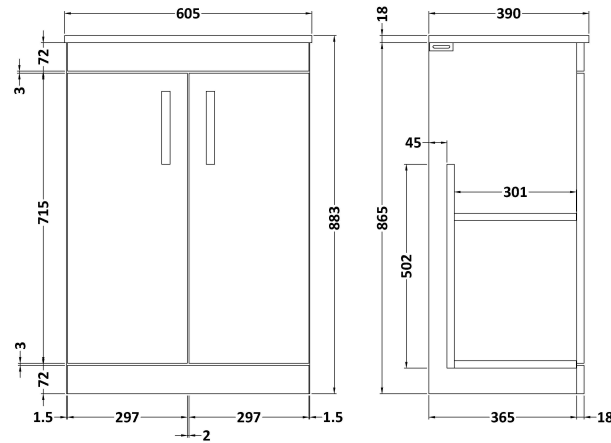

Sales Code: ATH024W

Description: 600 Fs 2-Door Vanity & Worktop

Packaging Details

Barcode: 5056211801504

Sales Code: MOC603

Description: 600 Floor Standing 2-Door Basin Unit

Product Dimensions

Height (mm):	865
Width (mm):	600
Depth (mm):	383
Nett Weight (kg):	21

Packaging Dimensions

Height (mm):	405
Width (mm):	620
Depth (mm):	885
Gross Weight (kg):	21.5

Packaging Data

Box Colour:	Brown Cardboard Box
Box Qty:	1
Label Size:	100 x 50
Label Colour:	White Label
Label Qty:	2

Sales Code: MWD860

Description: 600 Worktop (605X390x18mm)

Product Dimensions

Height (mm):	18
Width (mm):	605
Depth (mm):	390
Nett Weight (kg):	2.5

Packaging Dimensions

Height (mm):	25
Width (mm):	625
Depth (mm):	410
Gross Weight (kg):	2.5

Packaging Data

Box Colour:	Brown Cardboard Box	
Box Qty:	1	
Label Size:	50 x 100	
Label Colour:	White Label	
Label Qty:	2	

Outer Box Dimensions (If Applicable)

Height (mm):	
Width (mm):	
Depth (mm):	
Gross Weight (kg):	
Barcode:	5055275893654