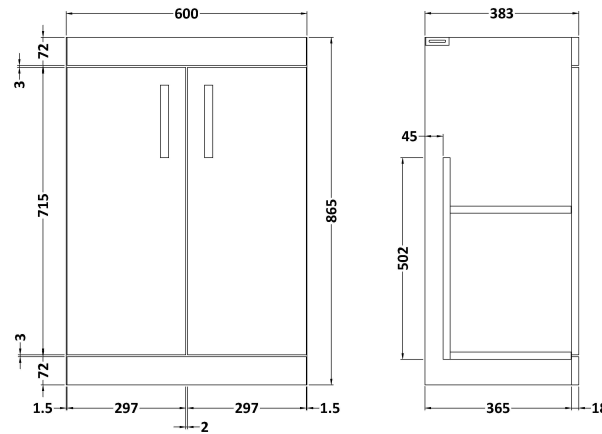

Sales Code: ATH024W

Description: 600 Fs 2-Door Vanity & Worktop

Packaging Details

Barcode: 5056211801504

Sales Code: MOC603

Description: 600 Floor Standing 2-Door Basin Unit

Product Dimensions

Height (mm):	865
Width (mm):	600
Depth (mm):	383
Nett Weight (kg):	21

Packaging Dimensions

Height (mm):	405
Width (mm):	620
Depth (mm):	885
Gross Weight (kg):	21.5

Packaging Data

Box Colour:	Brown Cardboard Box
Box Qty:	1
Label Size:	100 x 50
Label Colour:	White Label
Label Qty:	2

Sales Code: MWD860

Description: 600 Worktop (605X390x18mm)

Product Dimensions

Height (mm):	18
Width (mm):	605
Depth (mm):	390
Nett Weight (kg):	2.5

Packaging Dimensions

Height (mm):	25
Width (mm):	625
Depth (mm):	410
Gross Weight (kg):	2.5

Packaging Data

Box Colour:	Brown Cardboard Box	
Box Qty:	1	
Label Size:	50 x 100	
Label Colour:	White Label	
Label Qty:	2	

Outer Box Dimensions (If Applicable)

Height (mm):	
Width (mm):	
Depth (mm):	
Gross Weight (kg):	
Barcode:	5055275893654