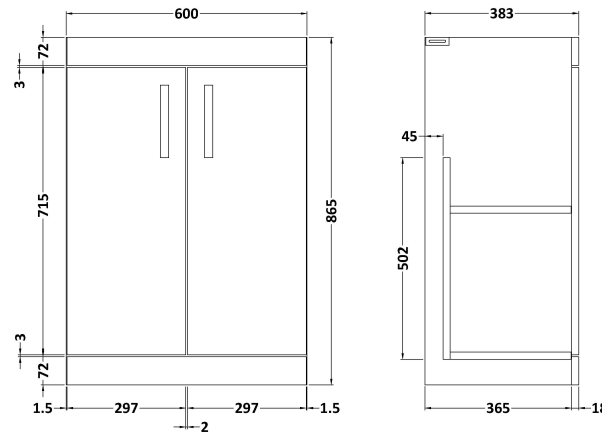

### Product Dimensions

Height (mm):	865
Width (mm):	600
Depth (mm):	383
Nett Weight (kg):	21

### Packaging Dimensions

Height (mm):	405
Width (mm):	620
Depth (mm):	885
Gross Weight (kg):	21.5

### Product Dimensions

Height (mm):	170
Width (mm):	610
Depth (mm):	395
Nett Weight (kg):	11

### Packaging Dimensions

Height (mm):	190
Width (mm):	630
Depth (mm):	415
Gross Weight (kg):	11.5