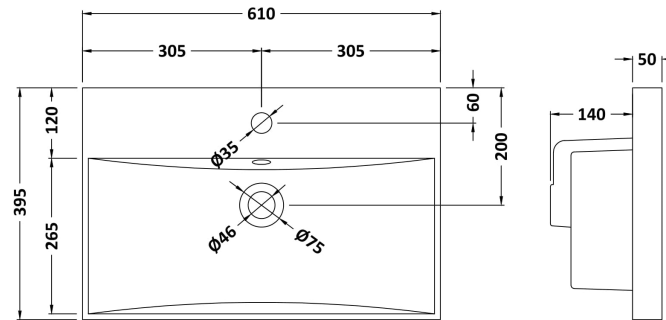

### Product Dimensions

Height (mm):	865
Width (mm):	600
Depth (mm):	383
Nett Weight (kg):	21

### Packaging Dimensions

Height (mm):	405
Width (mm):	620
Depth (mm):	885
Gross Weight (kg):	21.5

### Outer Box Dimensions (If Applicable)

Height (mm):	
Width (mm):	
Depth (mm):	
Gross Weight (kg):	
Barcode:	5055275881347

### Product Dimensions

Height (mm):	170
Width (mm):	610
Depth (mm):	395
Nett Weight (kg):	11