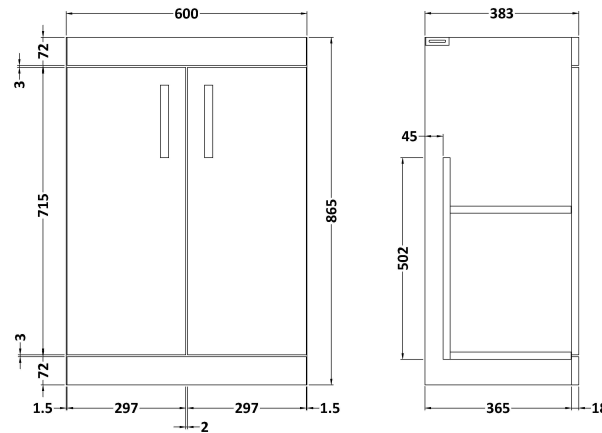

Sales Code: ATH024C

Description: 1200 Fs 4-Door Vanity & Double Basin

Packaging Details

Barcode: 5056211815167

Sales Code: MOC603

Description: 600 Floor Standing 2-Door Basin Unit

Product Dimensions

Height (mm):	865
Width (mm):	600
Depth (mm):	383
Nett Weight (kg):	21

Packaging Dimensions

Height (mm):	405
Width (mm):	620
Depth (mm):	885
Gross Weight (kg):	21.5

Packaging Data

Box Colour:	Brown Cardboard Box
Box Qty:	1
Label Size:	100 x 50
Label Colour:	White Label
Label Qty:	2

Outer Box Dimensions (If Applicable)

Height (mm):	
Width (mm):	
Depth (mm):	
Gross Weight (kg):	
Barcode:	5055275881347

Product Details

Country of Origin:	United Kingdom
Fitting Instruction:	No
Certification:	FSC: Yes CE: N/A
Colour:	Natural Oak
Construction Method:	Cam & Wood Dowel
Construction Type:	Rigid
Cabinet Finish:	MFC Textured Woodgrain
Fascia Finish:	MFC Textured Woodgrain
Cabinet Thickness (mm):	18
Fascia Thickness (mm):	18
Drawer Included:	No
Drawer Type:	Not Applicable
No of Shelves:	1
Hinge Type:	95 Degree Clip-On Soft Close
Hinge Included:	Yes, Supplied
Adjustable Legs:	No, Not Required
Fixings Included:	Yes
Handle Style:	Contemporary
Handle Included:	Yes, Supplied
Waste Shroud:	No
Handle Type:	D-Shape