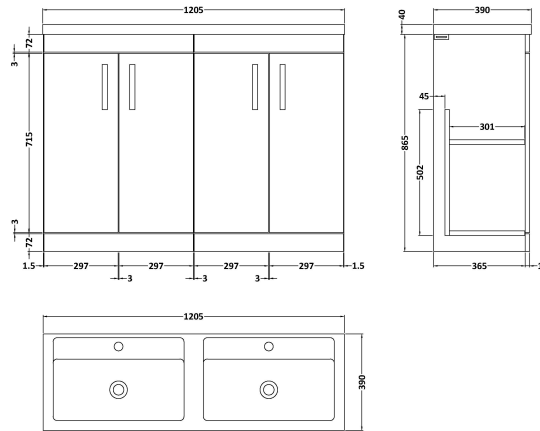

Sales Code: ATH024C

Description: 1200 Fs 4-Door Vanity & Double Basin

Packaging Details

Barcode: 5056211815167

Sales Code: MOC603

Description: 600 Floor Standing 2-Door Basin Unit

Product Dimensions

Height (mm):	865
Width (mm):	600
Depth (mm):	383
Nett Weight (kg):	21

Packaging Dimensions

Height (mm):	405
Width (mm):	620
Depth (mm):	885
Gross Weight (kg):	21.5

Packaging Data

Box Colour:	Brown Cardboard Box
Box Qty:	1
Label Size:	100 x 50
Label Colour:	White Label
Label Qty:	2

Outer Box Dimensions (If Applicable)

Height (mm):	
Width (mm):	
Depth (mm):	
Gross Weight (kg):	
Barcode:	5055275881347

Product Details

Country of Origin:	United Kingdom
Fitting Instruction:	No
Certification:	FSC: Yes CE: N/A
Colour:	Natural Oak
Construction Method:	Cam & Wood Dowel
Construction Type:	Rigid
Cabinet Finish:	MFC Textured Woodgrain
Fascia Finish:	MFC Textured Woodgrain
Cabinet Thickness (mm):	18
Fascia Thickness (mm):	18
Drawer Included:	No
Drawer Type:	Not Applicable
No of Shelves:	1
Hinge Type:	95 Degree Clip-On Soft Close
Hinge Included:	Yes, Supplied
Adjustable Legs:	No, Not Required
Fixings Included:	Yes
Handle Style:	Contemporary
Handle Included:	Yes, Supplied
Waste Shroud:	No
Handle Type:	D-Shape