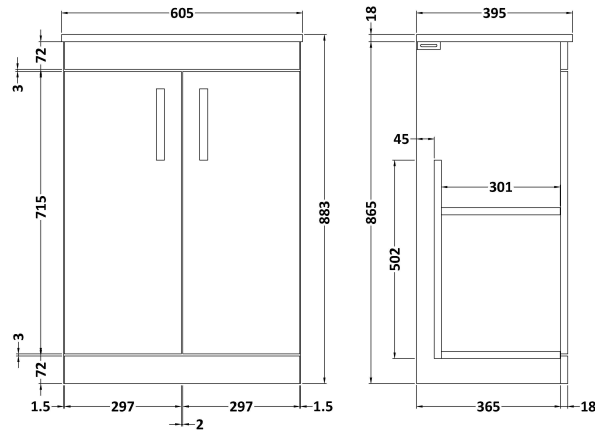

Sales Code: ATH024B

Description: 600 Fs 2-Door Vanity & Basin 2

Packaging Details

Barcode: 5056211800156

Sales Code: MOC603

Description: 600 Floor Standing 2-Door Basin Unit

Product Dimensions

Height (mm):	865
Width (mm):	600
Depth (mm):	383
Nett Weight (kg):	21

Packaging Dimensions

Height (mm):	405
Width (mm):	620
Depth (mm):	885
Gross Weight (kg):	21.5

Packaging Data

Box Colour:	Brown Cardboard Box
Box Qty:	1
Label Size:	100 x 50
Label Colour:	White Label
Label Qty:	2

Outer Box Dimensions (If Applicable)

Height (mm):	
Width (mm):	
Depth (mm):	
Gross Weight (kg):	
Barcode:	5055275881347

Product Details

Country of Origin:	United Kingdom
Fitting Instruction:	No
Certification:	FSC: Yes CE: N/A
Colour:	Natural Oak
Construction Method:	Cam & Wood Dowel
Construction Type:	Rigid
Cabinet Finish:	MFC Textured Woodgrain
Fascia Finish:	MFC Textured Woodgrain
Cabinet Thickness (mm):	18
Fascia Thickness (mm):	18
Drawer Included:	No
Drawer Type:	Not Applicable
No of Shelves:	1
Hinge Type:	95 Degree Clip-On Soft Close
Hinge Included:	Yes, Supplied
Adjustable Legs:	No, Not Required
Fixings Included:	Yes
Handle Style:	Contemporary
Handle Included:	Yes, Supplied
Waste Shroud:	No
Handle Type:	D-Shape

Sales Code: NVM003

Description: Minimalist Basin 600mm

Product Dimensions

Height (mm):	170
Width (mm):	600
Depth (mm):	390
Nett Weight (kg):	10.76

Packaging Dimensions

Height (mm):	200
Width (mm):	400
Depth (mm):	620
Gross Weight (kg):	10.76