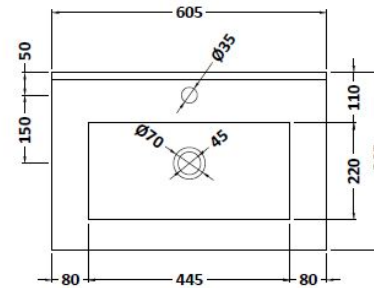

Packaging Dimensions

Height (mm):	405
Width (mm):	620
Depth (mm):	885
Gross Weight (kg):	21.5

Packaging Data

Box Colour:	Brown Cardboard Box
Box Qty:	1
Label Size:	100 x 50
Label Colour:	White Label
Label Qty:	2

Outer Box Dimensions (If Applicable)

Height (mm):	
Width (mm):	
Depth (mm):	
Gross Weight (kg):	
Barcode:	5055275881347

Product Details

Country of Origin:	United Kingdom
Fitting Instruction:	No
Certification:	FSC: Yes CE: N/A
Colour:	Natural Oak
Construction Method:	Cam & Wood Dowel
Construction Type:	Rigid
Cabinet Finish:	MFC Textured Woodgrain
Fascia Finish:	MFC Textured Woodgrain
Cabinet Thickness (mm):	18
Fascia Thickness (mm):	18
Drawer Included:	No
Drawer Type:	Not Applicable
No of Shelves:	1
Hinge Type:	95 Degree Clip-On Soft Close
Hinge Included:	Yes, Supplied
Adjustable Legs:	No, Not Required
Fixings Included:	Yes
Handle Style:	Contemporary
Handle Included:	Yes, Supplied
Waste Shroud:	No
Handle Type:	D-Shape

Sales Code: NVM003

Description: Minimalist Basin 600mm

Product Dimensions

Height (mm):	170
Width (mm):	600
Depth (mm):	390
Nett Weight (kg):	10.76

Packaging Dimensions

Height (mm):	200
Width (mm):	400
Depth (mm):	620
Gross Weight (kg):	10.76

Packaging Data

Box Colour:	Brown Cardboard Box - Printed
Box Qty:	1
Label Size:	100 x 50
Label Colour:	White Label
Label Qty:	2

Outer Box Dimensions (If Applicable)

Height (mm):	
Width (mm):	
Depth (mm):	
Gross Weight (kg):	
Barcode:	5055146194668