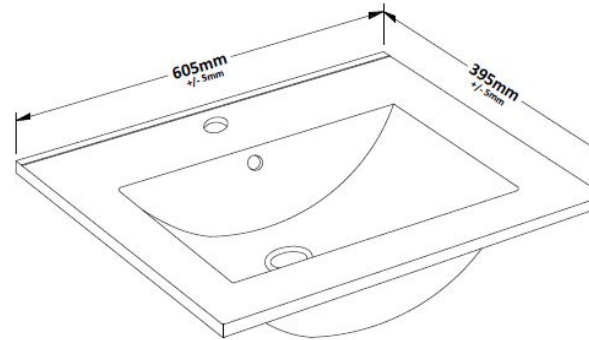

Packaging Dimensions

Height (mm):	405
Width (mm):	620
Depth (mm):	885
Gross Weight (kg):	21.5

Packaging Data

Box Colour:	Brown Cardboard Box
Box Qty:	1
Label Size:	100 x 50
Label Colour:	White Label
Label Qty:	2

Outer Box Dimensions (If Applicable)

Height (mm):	
Width (mm):	
Depth (mm):	
Gross Weight (kg):	
Barcode:	5055275881347

Product Details

Country of Origin:	United Kingdom
Fitting Instruction:	No
Certification:	FSC: Yes CE: N/A
Colour:	Natural Oak
Construction Method:	Cam & Wood Dowel
Construction Type:	Rigid
Cabinet Finish:	MFC Textured Woodgrain
Fascia Finish:	MFC Textured Woodgrain
Cabinet Thickness (mm):	18
Fascia Thickness (mm):	18
Drawer Included:	No
Drawer Type:	Not Applicable
No of Shelves:	1
Hinge Type:	95 Degree Clip-On Soft Close
Hinge Included:	Yes, Supplied
Adjustable Legs:	No, Not Required
Fixings Included:	Yes
Handle Style:	Contemporary
Handle Included:	Yes, Supplied
Waste Shroud:	No
Handle Type:	D-Shape

Sales Code: NVM003

Description: Minimalist Basin 600mm

Product Dimensions

Height (mm):	170
Width (mm):	600
Depth (mm):	390
Nett Weight (kg):	10.76

Packaging Dimensions

Height (mm):	200
Width (mm):	400
Depth (mm):	620
Gross Weight (kg):	10.76

Packaging Data

Box Colour:	Brown Cardboard Box - Printed
Box Qty:	1
Label Size:	100 x 50
Label Colour:	White Label
Label Qty:	2

Outer Box Dimensions (If Applicable)

Height (mm):	
Width (mm):	
Depth (mm):	
Gross Weight (kg):	
Barcode:	5055146194668