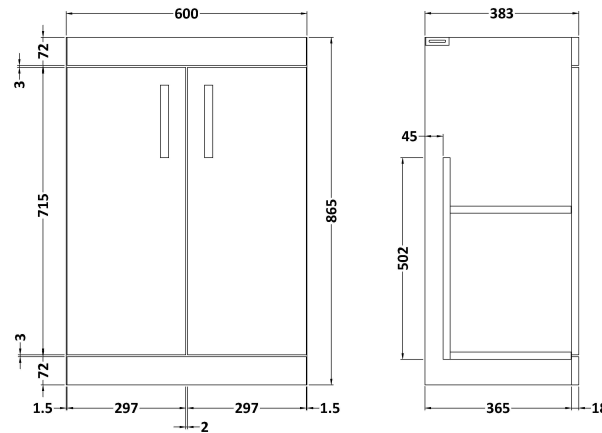

Sales Code: ATH024B

Description: 600 Fs 2-Door Vanity & Basin 2

Packaging Details

Barcode: 5056211800156

Sales Code: MOC603

Description: 600 Floor Standing 2-Door Basin Unit

Product Dimensions

Height (mm):	865
Width (mm):	600
Depth (mm):	383
Nett Weight (kg):	21

Packaging Dimensions

Height (mm):	405
Width (mm):	620
Depth (mm):	885
Gross Weight (kg):	21.5

Packaging Data

Box Colour:	Brown Cardboard Box
Box Qty:	1
Label Size:	100 x 50
Label Colour:	White Label
Label Qty:	2

Outer Box Dimensions (If Applicable)

Height (mm):	
Width (mm):	
Depth (mm):	
Gross Weight (kg):	
Barcode:	5055275881347

Product Details

Country of Origin:	United Kingdom
Fitting Instruction:	No
Certification:	FSC: Yes CE: N/A
Colour:	Natural Oak
Construction Method:	Cam & Wood Dowel
Construction Type:	Rigid
Cabinet Finish:	MFC Textured Woodgrain
Fascia Finish:	MFC Textured Woodgrain
Cabinet Thickness (mm):	18
Fascia Thickness (mm):	18
Drawer Included:	No
Drawer Type:	Not Applicable
No of Shelves:	1
Hinge Type:	95 Degree Clip-On Soft Close
Hinge Included:	Yes, Supplied
Adjustable Legs:	No, Not Required
Fixings Included:	Yes
Handle Style:	Contemporary
Handle Included:	Yes, Supplied
Waste Shroud:	No
Handle Type:	D-Shape

Sales Code: NVM003

Description: Minimalist Basin 600mm

Product Dimensions

Height (mm):	170
Width (mm):	600
Depth (mm):	390
Nett Weight (kg):	10.76

Packaging Dimensions

Height (mm):	200
Width (mm):	400
Depth (mm):	620
Gross Weight (kg):	10.76