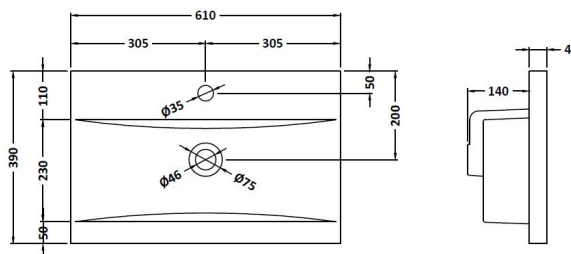

### Product Dimensions

Height (mm):	865
Width (mm):	600
Depth (mm):	383
Nett Weight (kg):	21

### Packaging Dimensions

Height (mm):	405
Width (mm):	620
Depth (mm):	885
Gross Weight (kg):	21.5

### Outer Box Dimensions (If Applicable)

Height (mm):	
Width (mm):	
Depth (mm):	
Gross Weight (kg):	
Barcode:	5055275881347

### Product Dimensions

Height (mm):	180
Width (mm):	610
Depth (mm):	390
Nett Weight (kg):	11