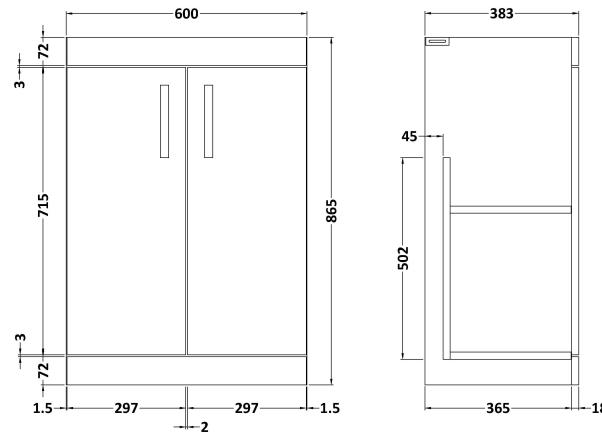

### Product Dimensions

Height (mm):	865
Width (mm):	600
Depth (mm):	383
Nett Weight (kg):	21

### Packaging Dimensions

Height (mm):	405
Width (mm):	620
Depth (mm):	885
Gross Weight (kg):	21.5

### Product Dimensions

Height (mm):	180
Width (mm):	610
Depth (mm):	390
Nett Weight (kg):	11

### Packaging Dimensions

Height (mm):	200
Width (mm):	410
Depth (mm):	630
Gross Weight (kg):	11