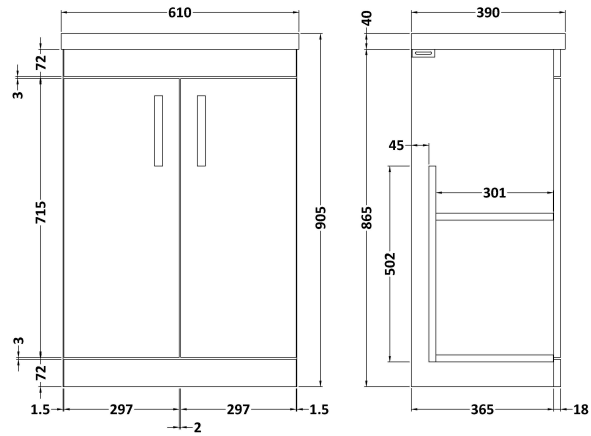

Sales Code: ATH024A

Description: 600 Fs 2-Door Vanity & Basin 1

Packaging Details

Barcode: 5055275899434