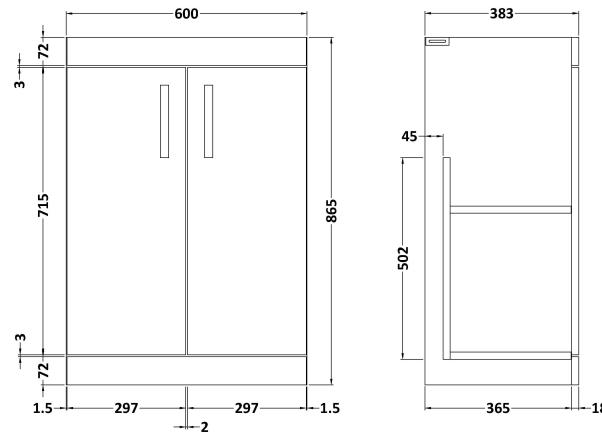

Sales Code: ATH022W

Description: 600 Fs 2-Door Vanity & Worktop

Packaging Details

Barcode: 5056211801498

Sales Code: MOC103

Description: 600 2-Door Floor Standing Unit

Product Dimensions

Height (mm):	865
Width (mm):	600
Depth (mm):	383
Nett Weight (kg):	21

Packaging Dimensions

Height (mm):	405
Width (mm):	620
Depth (mm):	885
Gross Weight (kg):	21.5

Packaging Data

Box Colour:	Brown Cardboard Box
Box Qty:	1
Label Size:	100 x 50
Label Colour:	White Label
Label Qty:	2

Outer Box Dimensions (If Applicable)

Height (mm):	
Width (mm):	
Depth (mm):	
Gross Weight (kg):	
Barcode:	5055275828489

Product Details

Country of Origin:	United Kingdom
Fitting Instruction:	No
Certification:	FSC: Yes CE: N/A
Colour:	Driftwood
Construction Method:	Cam & Wood Dowel
Construction Type:	Rigid
Cabinet Finish:	MFC Textured Woodgrain
Fascia Finish:	MFC Textured Woodgrain
Cabinet Thickness (mm):	18
Fascia Thickness (mm):	18
Drawer Included:	No
Drawer Type:	Not Applicable
No of Shelves:	1
Hinge Type:	95 Degree Clip-On Soft Close
Hinge Included:	Yes, Supplied
Adjustable Legs:	No, Not Required
Fixings Included:	Yes
Handle Style:	Contemporary
Handle Included:	Yes, Supplied
Waste Shroud:	No
Handle Type:	D-Shape

Sales Code: MWD260

Description: 600 Worktop (605X390x18mm)

Product Dimensions

Height (mm):	18
Width (mm):	605
Depth (mm):	390
Nett Weight (kg):	2.5

Packaging Dimensions

Height (mm):	25
Width (mm):	625
Depth (mm):	410
Gross Weight (kg):	2.5