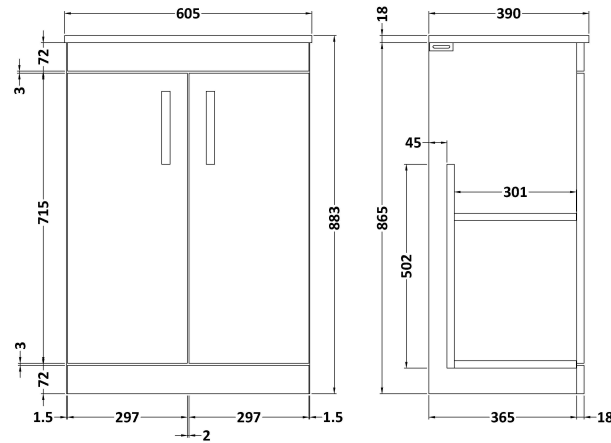

Sales Code: ATH022W

Description: 600 Fs 2-Door Vanity & Worktop

Packaging Details

Barcode: 5056211801498

Sales Code: MOC103

Description: 600 2-Door Floor Standing Unit

Product Dimensions

Height (mm):	865
Width (mm):	600
Depth (mm):	383
Nett Weight (kg):	21

Packaging Dimensions

Height (mm):	405
Width (mm):	620
Depth (mm):	885
Gross Weight (kg):	21.5

Packaging Data

Box Colour:	Brown Cardboard Box
Box Qty:	1
Label Size:	100 x 50
Label Colour:	White Label
Label Qty:	2

Outer Box Dimensions (If Applicable)

Height (mm):	
Width (mm):	
Depth (mm):	
Gross Weight (kg):	
Barcode:	5055275828489

Product Details

Country of Origin:	United Kingdom
Fitting Instruction:	No
Certification:	FSC: Yes CE: N/A
Colour:	Driftwood
Construction Method:	Cam & Wood Dowel
Construction Type:	Rigid
Cabinet Finish:	MFC Textured Woodgrain
Fascia Finish:	MFC Textured Woodgrain
Cabinet Thickness (mm):	18
Fascia Thickness (mm):	18
Drawer Included:	No
Drawer Type:	Not Applicable
No of Shelves:	1
Hinge Type:	95 Degree Clip-On Soft Close
Hinge Included:	Yes, Supplied
Adjustable Legs:	No, Not Required
Fixings Included:	Yes
Handle Style:	Contemporary
Handle Included:	Yes, Supplied
Waste Shroud:	No
Handle Type:	D-Shape

Sales Code: MWD260

Description: 600 Worktop (605X390x18mm)

Product Dimensions

Height (mm):	18
Width (mm):	605
Depth (mm):	390
Nett Weight (kg):	2.5

Packaging Dimensions

Height (mm):	25
Width (mm):	625
Depth (mm):	410
Gross Weight (kg):	2.5