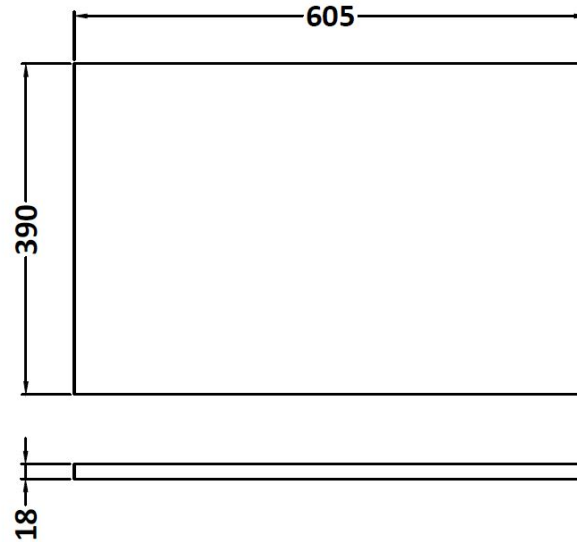

Packaging Dimensions

Height (mm):	405
Width (mm):	620
Depth (mm):	885
Gross Weight (kg):	21.5

Packaging Data

Box Colour:	Brown Cardboard Box
Box Qty:	1
Label Size:	100 x 50
Label Colour:	White Label
Label Qty:	2

Outer Box Dimensions (If Applicable)

Height (mm):	
Width (mm):	
Depth (mm):	
Gross Weight (kg):	
Barcode:	5055275828489

Product Details

Country of Origin:	United Kingdom
Fitting Instruction:	No
Certification:	FSC: Yes CE: N/A
Colour:	Driftwood
Construction Method:	Cam & Wood Dowel
Construction Type:	Rigid
Cabinet Finish:	MFC Textured Woodgrain
Fascia Finish:	MFC Textured Woodgrain
Cabinet Thickness (mm):	18
Fascia Thickness (mm):	18
Drawer Included:	No
Drawer Type:	Not Applicable
No of Shelves:	1
Hinge Type:	95 Degree Clip-On Soft Close
Hinge Included:	Yes, Supplied
Adjustable Legs:	No, Not Required
Fixings Included:	Yes
Handle Style:	Contemporary
Handle Included:	Yes, Supplied
Waste Shroud:	No
Handle Type:	D-Shape

Sales Code: MWD260

Description: 600 Worktop (605X390x18mm)

Product Dimensions

Height (mm):	18
Width (mm):	605
Depth (mm):	390
Nett Weight (kg):	2.5

Packaging Dimensions

Height (mm):	25
Width (mm):	625
Depth (mm):	410
Gross Weight (kg):	2.5

Packaging Data

Box Colour:	Brown Cardboard Box	
Box Qty:	1	
Label Size:	50 x 100	
Label Colour:	White Label	
Label Qty:	2	

Outer Box Dimensions (If Applicable)

Height (mm):	
Width (mm):	
Depth (mm):	
Gross Weight (kg):	
Barcode:	5055275893548