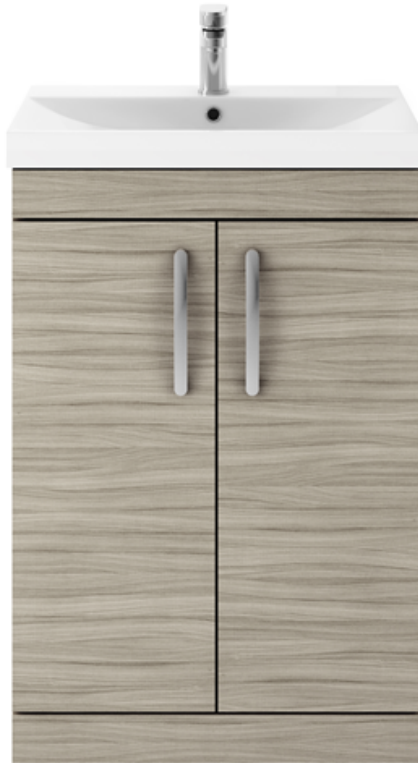

Sales Code: ATH022D

Description: 600 Fs 2-Door Vanity & Basin 3

Packaging Details

Barcode: 5056211863915

Sales Code: MOC103

Description: 600 2-Door Floor Standing Unit

Product Dimensions

Height (mm):	865
Width (mm):	600
Depth (mm):	383
Nett Weight (kg):	21

Packaging Dimensions

Height (mm):	405
Width (mm):	620
Depth (mm):	885
Gross Weight (kg):	21.5

Packaging Data

Box Colour:	Brown Cardboard Box
Box Qty:	1
Label Size:	100 x 50
Label Colour:	White Label
Label Qty:	2

Outer Box Dimensions (If Applicable)

Height (mm):	
Width (mm):	
Depth (mm):	
Gross Weight (kg):	
Barcode:	5055275828489

Product Details

Country of Origin:	United Kingdom
Fitting Instruction:	No
Certification:	FSC: Yes CE: N/A
Colour:	Driftwood
Construction Method:	Cam & Wood Dowel
Construction Type:	Rigid
Cabinet Finish:	MFC Textured Woodgrain
Fascia Finish:	MFC Textured Woodgrain
Cabinet Thickness (mm):	18
Fascia Thickness (mm):	18
Drawer Included:	No
Drawer Type:	Not Applicable
No of Shelves:	1
Hinge Type:	95 Degree Clip-On Soft Close
Hinge Included:	Yes, Supplied
Adjustable Legs:	No, Not Required
Fixings Included:	Yes
Handle Style:	Contemporary
Handle Included:	Yes, Supplied
Waste Shroud:	No
Handle Type:	D-Shape

Sales Code: NVM033

Description: 600 Thin Edged Basin 1Th

Product Dimensions

Height (mm):	170
Width (mm):	610
Depth (mm):	395
Nett Weight (kg):	11

Packaging Dimensions

Height (mm):	190
Width (mm):	630
Depth (mm):	415
Gross Weight (kg):	11.5