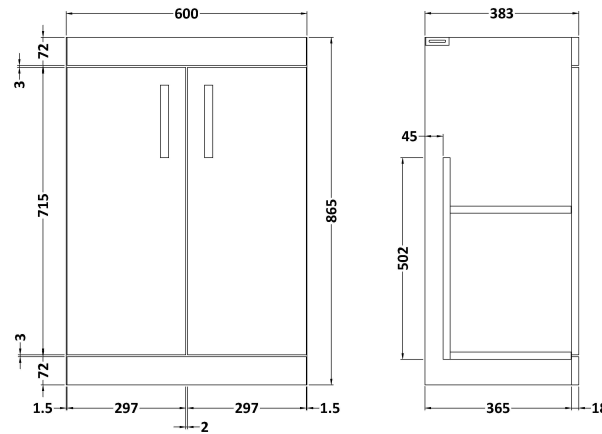

Sales Code: ATH022D

Description: 600 Fs 2-Door Vanity & Basin 3

Packaging Details

Barcode: 5056211863915

Sales Code: MOC103

Description: 600 2-Door Floor Standing Unit

Product Dimensions

Height (mm):	865
Width (mm):	600
Depth (mm):	383
Nett Weight (kg):	21

Packaging Dimensions

Height (mm):	405
Width (mm):	620
Depth (mm):	885
Gross Weight (kg):	21.5

Packaging Data

Box Colour:	Brown Cardboard Box
Box Qty:	1
Label Size:	100 x 50
Label Colour:	White Label
Label Qty:	2

Outer Box Dimensions (If Applicable)

Height (mm):	
Width (mm):	
Depth (mm):	
Gross Weight (kg):	
Barcode:	5055275828489

Product Details

Country of Origin:	United Kingdom
Fitting Instruction:	No
Certification:	FSC: Yes CE: N/A
Colour:	Driftwood
Construction Method:	Cam & Wood Dowel
Construction Type:	Rigid
Cabinet Finish:	MFC Textured Woodgrain
Fascia Finish:	MFC Textured Woodgrain
Cabinet Thickness (mm):	18
Fascia Thickness (mm):	18
Drawer Included:	No
Drawer Type:	Not Applicable
No of Shelves:	1
Hinge Type:	95 Degree Clip-On Soft Close
Hinge Included:	Yes, Supplied
Adjustable Legs:	No, Not Required
Fixings Included:	Yes
Handle Style:	Contemporary
Handle Included:	Yes, Supplied
Waste Shroud:	No
Handle Type:	D-Shape

Sales Code: NVM033

Description: 600 Thin Edged Basin 1Th

Product Dimensions

Height (mm):	170
Width (mm):	610
Depth (mm):	395
Nett Weight (kg):	11

Packaging Dimensions

Height (mm):	190
Width (mm):	630
Depth (mm):	415
Gross Weight (kg):	11.5