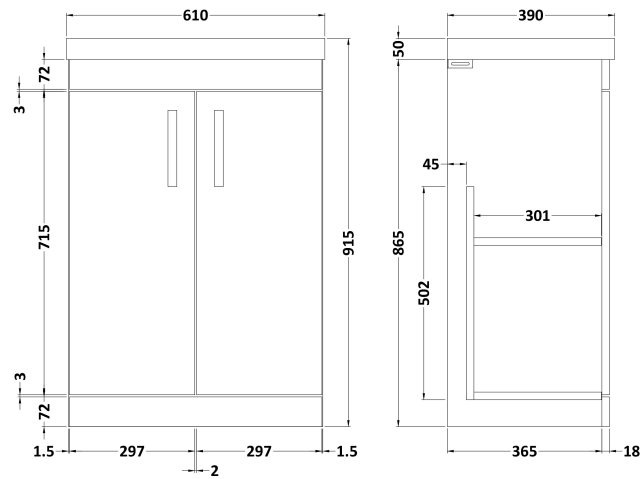

Sales Code: ATH022D

Description: 600 Fs 2-Door Vanity & Basin 3

Packaging Details

Barcode: 5056211863915

Sales Code: MOC103

Description: 600 2-Door Floor Standing Unit

Product Dimensions

Height (mm):	865
Width (mm):	600
Depth (mm):	383
Nett Weight (kg):	21

Packaging Dimensions

Height (mm):	405
Width (mm):	620
Depth (mm):	885
Gross Weight (kg):	21.5

Packaging Data

Box Colour:	Brown Cardboard Box
Box Qty:	1
Label Size:	100 x 50
Label Colour:	White Label
Label Qty:	2

Outer Box Dimensions (If Applicable)

Height (mm):	
Width (mm):	
Depth (mm):	
Gross Weight (kg):	
Barcode:	5055275828489

Product Details

Country of Origin:	United Kingdom
Fitting Instruction:	No
Certification:	FSC: Yes CE: N/A
Colour:	Driftwood
Construction Method:	Cam & Wood Dowel
Construction Type:	Rigid
Cabinet Finish:	MFC Textured Woodgrain
Fascia Finish:	MFC Textured Woodgrain
Cabinet Thickness (mm):	18
Fascia Thickness (mm):	18
Drawer Included:	No
Drawer Type:	Not Applicable
No of Shelves:	1
Hinge Type:	95 Degree Clip-On Soft Close
Hinge Included:	Yes, Supplied
Adjustable Legs:	No, Not Required
Fixings Included:	Yes
Handle Style:	Contemporary
Handle Included:	Yes, Supplied
Waste Shroud:	No
Handle Type:	D-Shape

Sales Code: NVM033

Description: 600 Thin Edged Basin 1Th

Product Dimensions

Height (mm):	170
Width (mm):	610
Depth (mm):	395
Nett Weight (kg):	11

Packaging Dimensions

Height (mm):	190
Width (mm):	630
Depth (mm):	415
Gross Weight (kg):	11.5