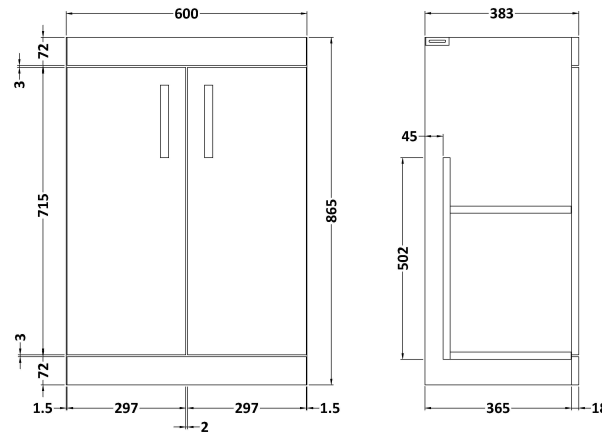

Sales Code: MOC103

Description: 600 2-Door Floor Standing Unit

Product Dimensions

Height (mm):	865
Width (mm):	600
Depth (mm):	383
Nett Weight (kg):	21

Packaging Dimensions

Height (mm):	405
Width (mm):	620
Depth (mm):	885
Gross Weight (kg):	21.5

Packaging Data

Box Colour:	Brown Cardboard Box
Box Qty:	1
Label Size:	100 x 50
Label Colour:	White Label
Label Qty:	2

Outer Box Dimensions (If Applicable)

Height (mm):	
Width (mm):	
Depth (mm):	
Gross Weight (kg):	
Barcode:	5055275828489

Sales Code: PMB424

Description: Double Polymarble Basin 1205 X 390

Product Dimensions

Height (mm):	390
Width (mm):	1205
Depth (mm):	157
Nett Weight (kg):	18.12

Packaging Dimensions

Height (mm):	100
Width (mm):	1205
Depth (mm):	400
Gross Weight (kg):	18.12

Packaging Data

Box Colour:	Brown Cardboard Box - Printed
Box Qty:	1
Label Size:	100 x 50
Label Colour:	White Label
Label Qty:	2

Outer Box Dimensions (If Applicable)

Height (mm):	
Width (mm):	
Depth (mm):	
Gross Weight (kg):	
Barcode:	5056211815136