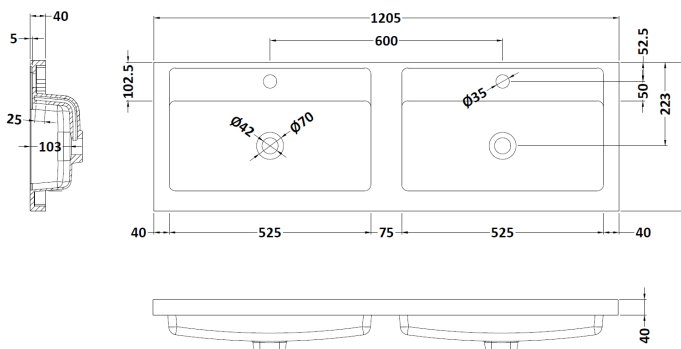

Sales Code: MOC103

Description: 600 2-Door Floor Standing Unit

Product Dimensions

Height (mm):	865
Width (mm):	600
Depth (mm):	383
Nett Weight (kg):	21

Packaging Dimensions

Height (mm):	405
Width (mm):	620
Depth (mm):	885
Gross Weight (kg):	21.5

Packaging Data

Box Colour:	Brown Cardboard Box
Box Qty:	1
Label Size:	100 x 50
Label Colour:	White Label
Label Qty:	2

Outer Box Dimensions (If Applicable)

Height (mm):	
Width (mm):	
Depth (mm):	
Gross Weight (kg):	
Barcode:	5055275828489

Sales Code: PMB424

Description: Double Polymarble Basin 1205 X 390

Product Dimensions

Height (mm):	390
Width (mm):	1205
Depth (mm):	157
Nett Weight (kg):	18.12

Packaging Dimensions

Height (mm):	100
Width (mm):	1205
Depth (mm):	400
Gross Weight (kg):	18.12

Packaging Data

Box Colour:	Brown Cardboard Box - Printed
Box Qty:	1
Label Size:	100 x 50
Label Colour:	White Label
Label Qty:	2

Outer Box Dimensions (If Applicable)

Height (mm):	
Width (mm):	
Depth (mm):	
Gross Weight (kg):	
Barcode:	5056211815136