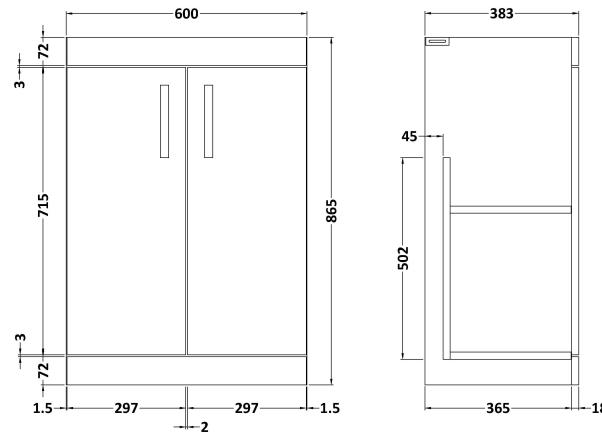

Sales Code: ATH022B

Description: 600 Fs 2-Door Vanity & Basin 2

Packaging Details

Barcode: 5056211800132

Sales Code: MOC103

Description: 600 2-Door Floor Standing Unit

Product Dimensions

Height (mm):	865
Width (mm):	600
Depth (mm):	383
Nett Weight (kg):	21

Packaging Dimensions

Height (mm):	405
Width (mm):	620
Depth (mm):	885
Gross Weight (kg):	21.5

Packaging Data

Box Colour:	Brown Cardboard Box
Box Qty:	1
Label Size:	100 x 50
Label Colour:	White Label
Label Qty:	2

Outer Box Dimensions (If Applicable)

Height (mm):	
Width (mm):	
Depth (mm):	
Gross Weight (kg):	
Barcode:	5055275828489

Product Details

Country of Origin:	United Kingdom
Fitting Instruction:	No
Certification:	FSC: Yes CE: N/A
Colour:	Driftwood
Construction Method:	Cam & Wood Dowel
Construction Type:	Rigid
Cabinet Finish:	MFC Textured Woodgrain
Fascia Finish:	MFC Textured Woodgrain
Cabinet Thickness (mm):	18
Fascia Thickness (mm):	18
Drawer Included:	No
Drawer Type:	Not Applicable
No of Shelves:	1
Hinge Type:	95 Degree Clip-On Soft Close
Hinge Included:	Yes, Supplied
Adjustable Legs:	No, Not Required
Fixings Included:	Yes
Handle Style:	Contemporary
Handle Included:	Yes, Supplied
Waste Shroud:	No
Handle Type:	D-Shape

Sales Code: NVM003

Description: Minimalist Basin 600mm

Product Dimensions

Height (mm):	170
Width (mm):	600
Depth (mm):	390
Nett Weight (kg):	10.76

Packaging Dimensions

Height (mm):	200
Width (mm):	400
Depth (mm):	620
Gross Weight (kg):	10.76