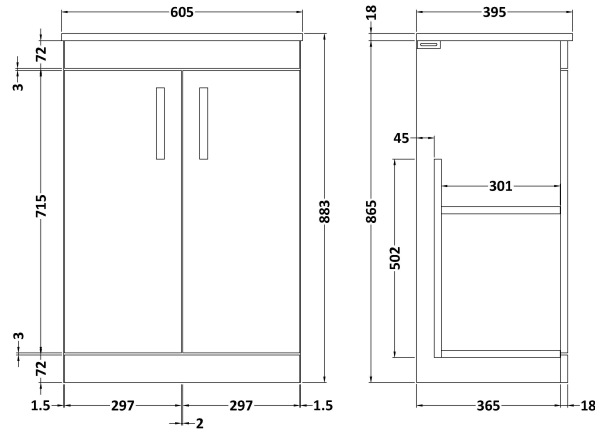

Sales Code: ATH022B

Description: 600 Fs 2-Door Vanity & Basin 2

Packaging Details

Barcode: 5056211800132

Sales Code: MOC103

Description: 600 2-Door Floor Standing Unit

Product Dimensions

Height (mm):	865
Width (mm):	600
Depth (mm):	383
Nett Weight (kg):	21

Packaging Dimensions

Height (mm):	405
Width (mm):	620
Depth (mm):	885
Gross Weight (kg):	21.5

Packaging Data

Box Colour:	Brown Cardboard Box
Box Qty:	1
Label Size:	100 x 50
Label Colour:	White Label
Label Qty:	2

Outer Box Dimensions (If Applicable)

Height (mm):	
Width (mm):	
Depth (mm):	
Gross Weight (kg):	
Barcode:	5055275828489

Product Details

Country of Origin:	United Kingdom
Fitting Instruction:	No
Certification:	FSC: Yes CE: N/A
Colour:	Driftwood
Construction Method:	Cam & Wood Dowel
Construction Type:	Rigid
Cabinet Finish:	MFC Textured Woodgrain
Fascia Finish:	MFC Textured Woodgrain
Cabinet Thickness (mm):	18
Fascia Thickness (mm):	18
Drawer Included:	No
Drawer Type:	Not Applicable
No of Shelves:	1
Hinge Type:	95 Degree Clip-On Soft Close
Hinge Included:	Yes, Supplied
Adjustable Legs:	No, Not Required
Fixings Included:	Yes
Handle Style:	Contemporary
Handle Included:	Yes, Supplied
Waste Shroud:	No
Handle Type:	D-Shape

Sales Code: NVM003

Description: Minimalist Basin 600mm

Product Dimensions

Height (mm):	170
Width (mm):	600
Depth (mm):	390
Nett Weight (kg):	10.76

Packaging Dimensions

Height (mm):	200
Width (mm):	400
Depth (mm):	620
Gross Weight (kg):	10.76