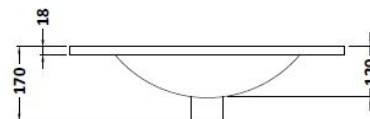

Packaging Dimensions

Height (mm):	405
Width (mm):	620
Depth (mm):	885
Gross Weight (kg):	21.5

Packaging Data

Box Colour:	Brown Cardboard Box
Box Qty:	1
Label Size:	100 x 50
Label Colour:	White Label
Label Qty:	2

Outer Box Dimensions (If Applicable)

Height (mm):	
Width (mm):	
Depth (mm):	
Gross Weight (kg):	
Barcode:	5055275828489

Product Details

Country of Origin:	United Kingdom
Fitting Instruction:	No
Certification:	FSC: Yes CE: N/A
Colour:	Driftwood
Construction Method:	Cam & Wood Dowel
Construction Type:	Rigid
Cabinet Finish:	MFC Textured Woodgrain
Fascia Finish:	MFC Textured Woodgrain
Cabinet Thickness (mm):	18
Fascia Thickness (mm):	18
Drawer Included:	No
Drawer Type:	Not Applicable
No of Shelves:	1
Hinge Type:	95 Degree Clip-On Soft Close
Hinge Included:	Yes, Supplied
Adjustable Legs:	No, Not Required
Fixings Included:	Yes
Handle Style:	Contemporary
Handle Included:	Yes, Supplied
Waste Shroud:	No
Handle Type:	D-Shape

Sales Code: NVM003

Description: Minimalist Basin 600mm

Product Dimensions

Height (mm):	170
Width (mm):	600
Depth (mm):	390
Nett Weight (kg):	10.76

Packaging Dimensions

Height (mm):	200
Width (mm):	400
Depth (mm):	620
Gross Weight (kg):	10.76