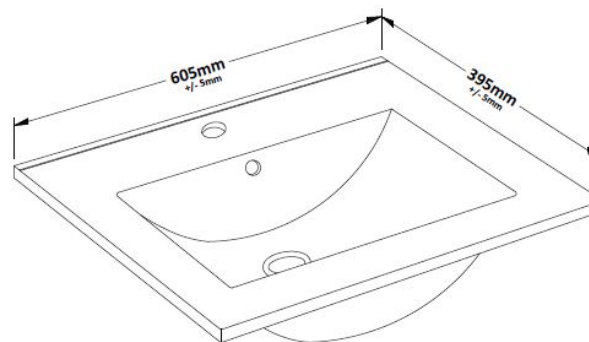

Packaging Dimensions

Height (mm):	405
Width (mm):	620
Depth (mm):	885
Gross Weight (kg):	21.5

Packaging Data

Box Colour:	Brown Cardboard Box
Box Qty:	1
Label Size:	100 x 50
Label Colour:	White Label
Label Qty:	2

Outer Box Dimensions (If Applicable)

Height (mm):	
Width (mm):	
Depth (mm):	
Gross Weight (kg):	
Barcode:	5055275828489

Product Details

Country of Origin:	United Kingdom
Fitting Instruction:	No
Certification:	FSC: Yes CE: N/A
Colour:	Driftwood
Construction Method:	Cam & Wood Dowel
Construction Type:	Rigid
Cabinet Finish:	MFC Textured Woodgrain
Fascia Finish:	MFC Textured Woodgrain
Cabinet Thickness (mm):	18
Fascia Thickness (mm):	18
Drawer Included:	No
Drawer Type:	Not Applicable
No of Shelves:	1
Hinge Type:	95 Degree Clip-On Soft Close
Hinge Included:	Yes, Supplied
Adjustable Legs:	No, Not Required
Fixings Included:	Yes
Handle Style:	Contemporary
Handle Included:	Yes, Supplied
Waste Shroud:	No
Handle Type:	D-Shape

Sales Code: NVM003

Description: Minimalist Basin 600mm

Product Dimensions

Height (mm):	170
Width (mm):	600
Depth (mm):	390
Nett Weight (kg):	10.76

Packaging Dimensions

Height (mm):	200
Width (mm):	400
Depth (mm):	620
Gross Weight (kg):	10.76

Packaging Data

Box Colour:	Brown Cardboard Box - Printed
Box Qty:	1
Label Size:	100 x 50
Label Colour:	White Label
Label Qty:	2

Outer Box Dimensions (If Applicable)

Height (mm):	
Width (mm):	
Depth (mm):	
Gross Weight (kg):	
Barcode:	5055146194668