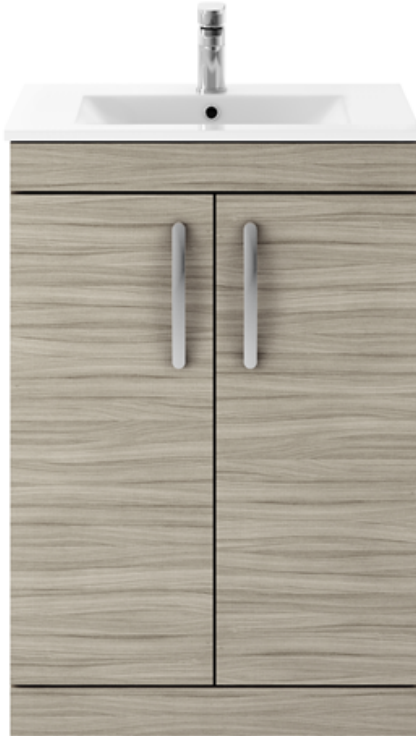

Sales Code: ATH022B

Description: 600 Fs 2-Door Vanity & Basin 2

Packaging Details

Barcode: 5056211800132

Sales Code: MOC103

Description: 600 2-Door Floor Standing Unit

Product Dimensions

Height (mm):	865
Width (mm):	600
Depth (mm):	383
Nett Weight (kg):	21

Outer Box Dimensions (If Applicable)

Height (mm):	
Width (mm):	
Depth (mm):	
Gross Weight (kg):	
Barcode:	5055275828489

Product Details

Country of Origin:	United Kingdom
Fitting Instruction:	No
Certification:	FSC: Yes CE: N/A
Colour:	Driftwood
Construction Method:	Cam & Wood Dowel
Construction Type:	Rigid
Cabinet Finish:	MFC Textured Woodgrain
Fascia Finish:	MFC Textured Woodgrain
Cabinet Thickness (mm):	18
Fascia Thickness (mm):	18
Drawer Included:	No
Drawer Type:	Not Applicable
No of Shelves:	1
Hinge Type:	95 Degree Clip-On Soft Close
Hinge Included:	Yes, Supplied
Adjustable Legs:	No, Not Required
Fixings Included:	Yes
Handle Style:	Contemporary
Handle Included:	Yes, Supplied
Waste Shroud:	No
Handle Type:	D-Shape

Sales Code: NVM003

Description: Minimalist Basin 600mm

Product Dimensions

Height (mm):	170
Width (mm):	600
Depth (mm):	390
Nett Weight (kg):	10.76

Packaging Dimensions

Height (mm):	200
Width (mm):	400
Depth (mm):	620
Gross Weight (kg):	10.76