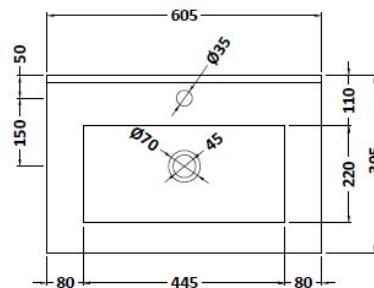

Packaging Dimensions

Height (mm):	405
Width (mm):	620
Depth (mm):	885
Gross Weight (kg):	21.5

Packaging Data

Box Colour:	Brown Cardboard Box
Box Qty:	1
Label Size:	100 x 50
Label Colour:	White Label
Label Qty:	2

Outer Box Dimensions (If Applicable)

Height (mm):	
Width (mm):	
Depth (mm):	
Gross Weight (kg):	
Barcode:	5055275828489

Product Details

Country of Origin:	United Kingdom
Fitting Instruction:	No
Certification:	FSC: Yes CE: N/A
Colour:	Driftwood
Construction Method:	Cam & Wood Dowel
Construction Type:	Rigid
Cabinet Finish:	MFC Textured Woodgrain
Fascia Finish:	MFC Textured Woodgrain
Cabinet Thickness (mm):	18
Fascia Thickness (mm):	18
Drawer Included:	No
Drawer Type:	Not Applicable
No of Shelves:	1
Hinge Type:	95 Degree Clip-On Soft Close
Hinge Included:	Yes, Supplied
Adjustable Legs:	No, Not Required
Fixings Included:	Yes
Handle Style:	Contemporary
Handle Included:	Yes, Supplied
Waste Shroud:	No
Handle Type:	D-Shape

Sales Code: NVM003

Description: Minimalist Basin 600mm

Product Dimensions

Height (mm):	170
Width (mm):	600
Depth (mm):	390
Nett Weight (kg):	10.76

Packaging Dimensions

Height (mm):	200
Width (mm):	400
Depth (mm):	620
Gross Weight (kg):	10.76

Packaging Data

Box Colour:	Brown Cardboard Box - Printed
Box Qty:	1
Label Size:	100 x 50
Label Colour:	White Label
Label Qty:	2

Outer Box Dimensions (If Applicable)

Height (mm):	
Width (mm):	
Depth (mm):	
Gross Weight (kg):	
Barcode:	5055146194668