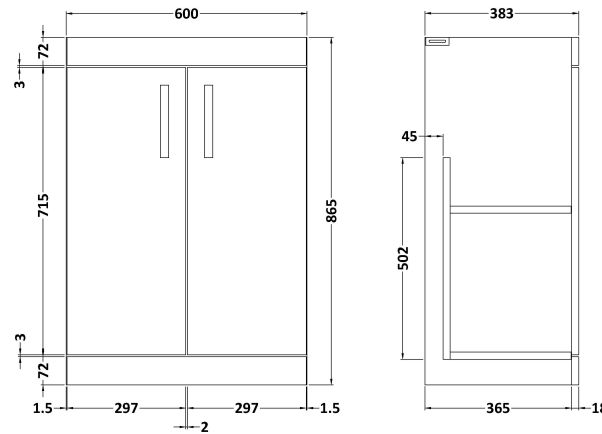

### Product Dimensions

Height (mm):	865
Width (mm):	600
Depth (mm):	383
Nett Weight (kg):	21

### Packaging Dimensions

Height (mm):	405
Width (mm):	620
Depth (mm):	885
Gross Weight (kg):	21.5

### Product Dimensions

Height (mm):	180
Width (mm):	610
Depth (mm):	390
Nett Weight (kg):	11

### Packaging Dimensions

Height (mm):	200
Width (mm):	410
Depth (mm):	630
Gross Weight (kg):	11