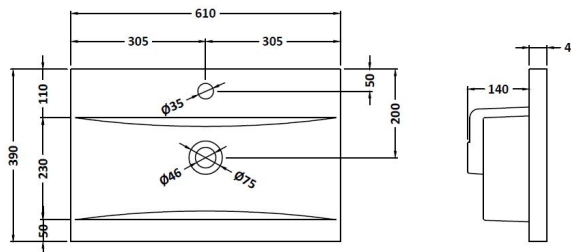

### Product Dimensions

Height (mm):	865
Width (mm):	600
Depth (mm):	383
Nett Weight (kg):	21

### Packaging Dimensions

Height (mm):	405
Width (mm):	620
Depth (mm):	885
Gross Weight (kg):	21.5

### Outer Box Dimensions (If Applicable)

Height (mm):	
Width (mm):	
Depth (mm):	
Gross Weight (kg):	
Barcode:	5055275828489

### Product Dimensions

Height (mm):	180
Width (mm):	610
Depth (mm):	390
Nett Weight (kg):	11