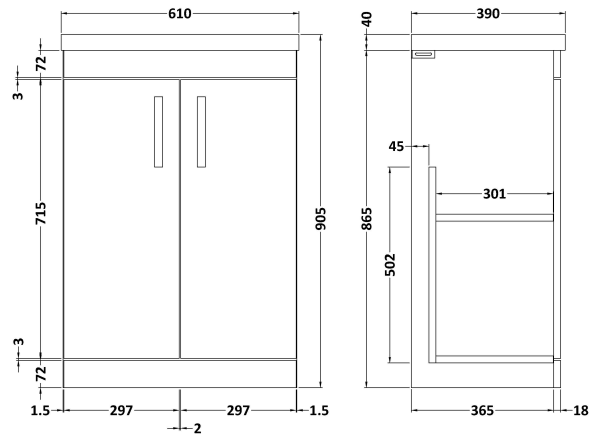

Sales Code: ATH022A

Description: 600 Fs 2-Door Vanity & Basin 1

Packaging Details

Barcode: 5055275899410