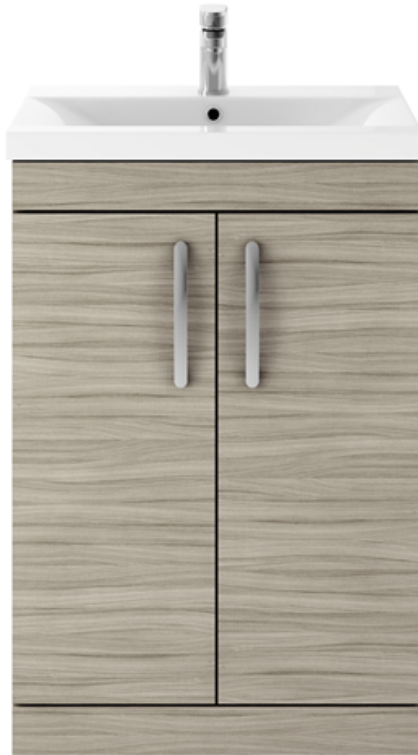

Sales Code: ATH022A

Description: 600 Fs 2-Door Vanity & Basin 1

### Product Dimensions

Height (mm):	865
Width (mm):	600
Depth (mm):	383
Nett Weight (kg):	21