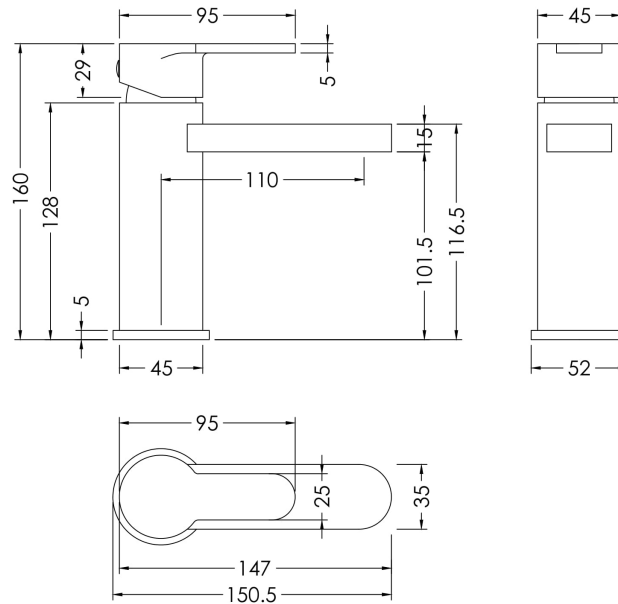

### Product Dimensions

Height (mm):	160
Width (mm):	52
Depth (mm):	147
Length (mm):	
Nett Weight (kg):	1.75

### Packaging Dimensions

Height (mm):	95
Width (mm):	225
Depth (mm):	275
Gross Weight (kg):	1.75

### Outer Box Dimensions (If Applicable)

Height (mm):	500
Width (mm):	500
Depth (mm):	300
Length (mm):	

Gross Weight (kg):	
Barcode:	5056211897675

Flow Rates: (Litres Per Min)	0.1 bar: 2.8	0.5 bar: 8	1 bar: 11.6	2 bar: 16.7	3 bar: 20.7
Pipe Size:	1/2"				
Pipe Centres:	N/A				